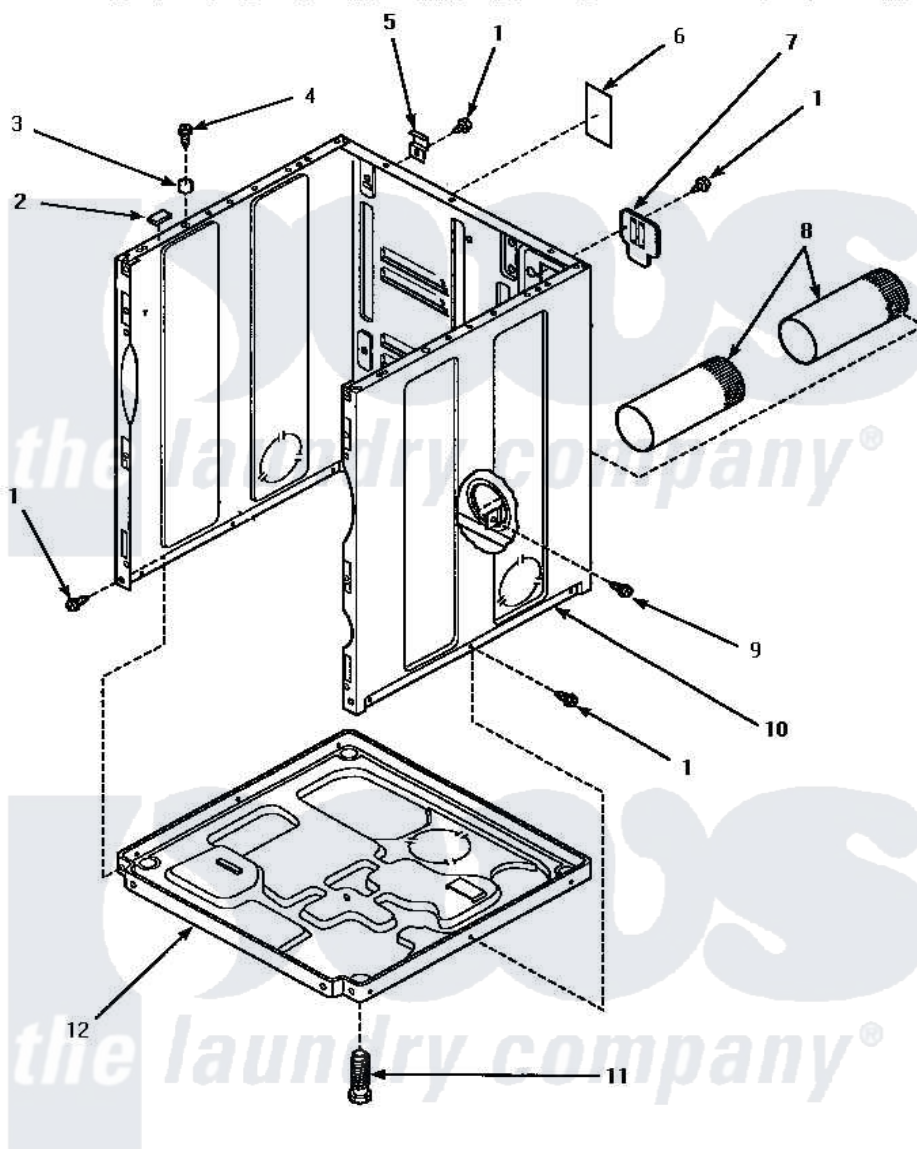

Amana AGM499L 03 - CABINET, EXHAUST DUCT & BASE

CABINET, EXHAUST DUCT AND BASE

Amana [Residential Amana AGM499L Dryer Parts](#) Parts Diagram 03 - CABINET, EXHAUST DUCT & BASE
 Click on the part number to view part

Item	Original Part Number	Replaced By	Status	Part Description
1	33562	27001200		Screw
2	Y56128			Pad, Bumper
3	56079	505187		Locator, Panel
4	32671	Y014874		Screw, Idler Arm And Sleeve
5	500003			Hinge, Top
6	500670		Not Available	STICKER NG OR MIXED GA
7	500114	510903		Plate Access Panel
8	500064	505518		Duct, Exhaust
9	501668	503688		Screw, 10B-16 X .34 I
10	50000HP			Cabinet, Harvest Gold
"	500001WP	37001284		Cabinet As Pack
"	500001LP	727P3L		Kit Dryer Panels
11	Y500101			Leg, Leveling
12	500070			Base, Dryer
NI	528P3			Directional Exhaust Kit