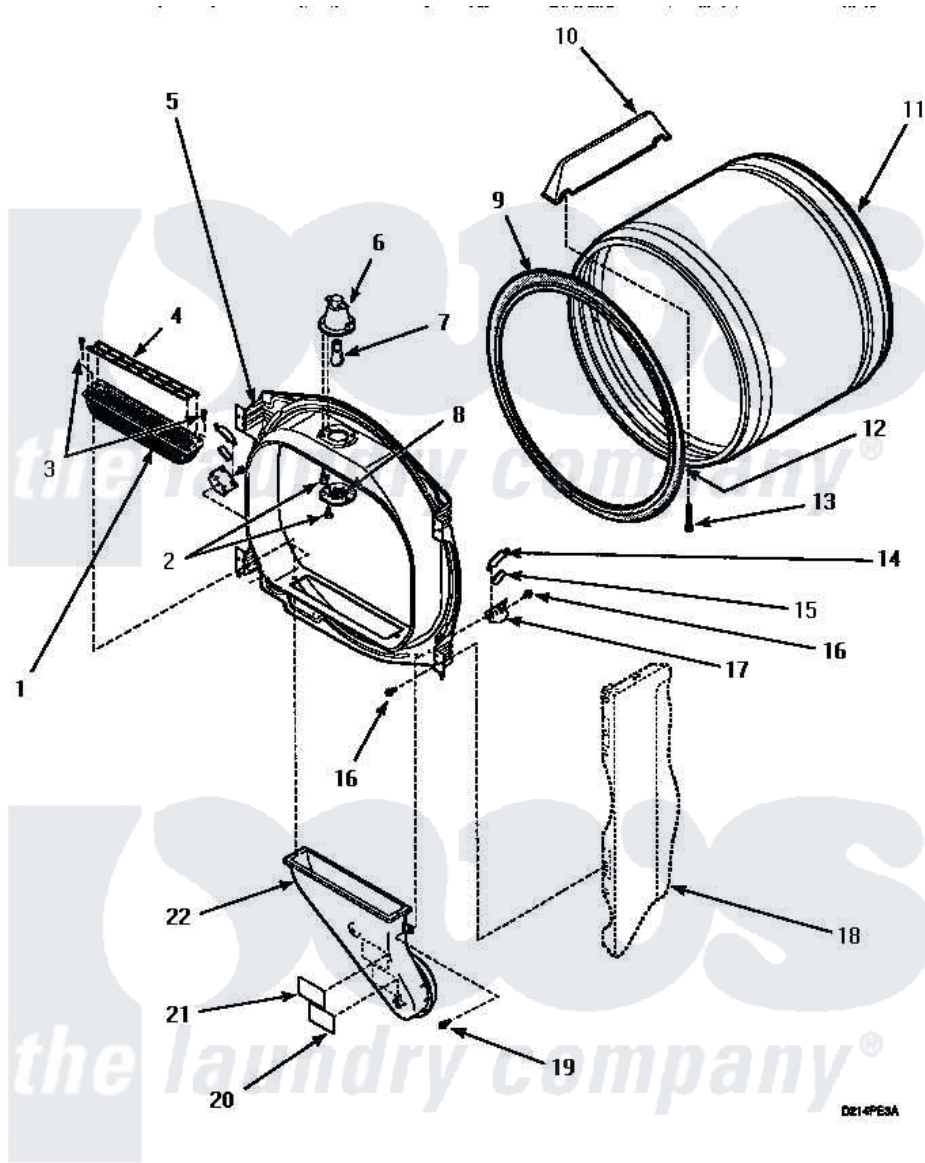

Amana AGM499L 04 - FR BLKHD, AIR DUCT, FELT SEAL & CYLINDER

FRONT BULKHEAD, AIR DUCT, FELT SEAL AND CYLINDER

Amana [Residential Amana AGM499L Dryer Parts](#) Parts Diagram 04 - FR BLKHD, AIR DUCT, FELT SEAL & CYLINDER
 Click on the part number to view part

Item	Original Part Number	Replaced By	Status	Part Description
1	502140P			Filter, Lint Kit
"	502093	502140P		Filter, Lint Kit
2	500248	M0211530		Screw-SM No.8-18 X 3/8"
3	500226			Screw, 8b-16 x 5/8 Tap
4	502092			Cover, Lint Filter
5	500117W		Not Available	ASSY,BULKHEAD-FRONT-COMP
9	501801	37001132		Seal, Cylinder
10	500022	510102		Baffle- SH
11	500013WP		Not Available	ASSY,CYLINDER-HOME-
12	22506P	511637P		Adh Dow 737 Clr 3 Oz Tube
13	Y62588			Screw, 10BT-12 X 1 Tap
14	Y501676	37001298		Glide- Dry
15	500121	510189		Pad Felt
16	501668	503688		Screw, 10B-16 X .34 I
17	501554	12002090		Bracket
18	Y00000000		Not Available	SEE NOTE CABINET