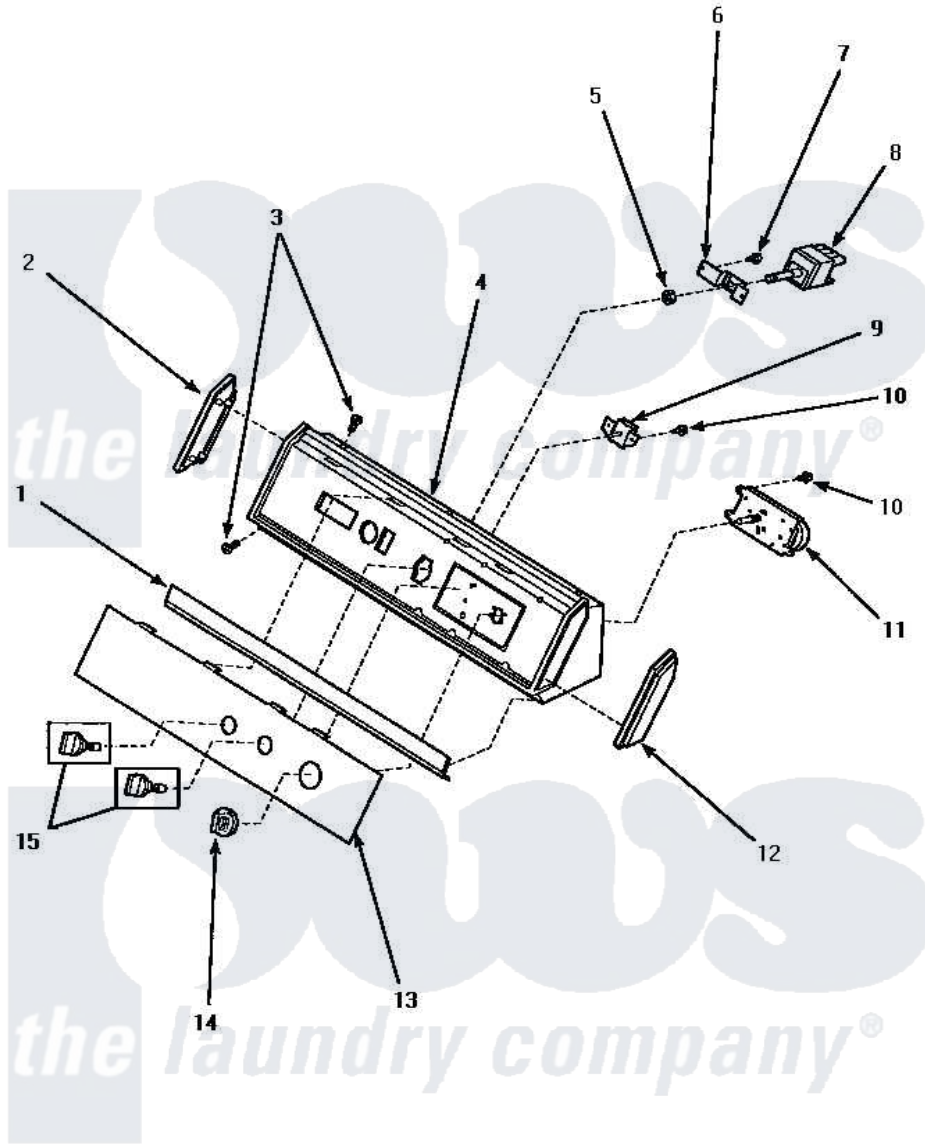

Amana AGM499L 06 - GRAPHIC PANEL, CONTROL HOOD & CONTROLS

GRAPHIC PANEL, CONTROL HOOD AND CONTROLS

Amana [Residential Amana AGM499L Dryer Parts](#) Parts Diagram 06 - GRAPHIC PANEL, CONTROL HOOD & CONTROLS

[Click on the part number to view part](#)

Item	Original Part Number	Replaced By	Status	Part Description
"	NOTE:		Not Available	WE USE DIFFERENT TIMER VENDORS. ALTHOUGH THE TIMERS DIFFER IN APPEARANCE, THEY ARE COMPLETELY INTERCHANGEABLE WHEN IDENTIFIED BY THE SAME PART NUMBER.
1	61849R		Not Available	TRIM, CONT PNL TOP
2	31249		Not Available	CAP, END-L.H.-CHROME
3	31752		Not Available	SCREW, No.8ABX3/4 POZIDRI
4	59937		Not Available	ASSY, HOOD MTG
5	57584		Not Available	NUT
6	59704			Bracket, Switch Mount
7	31260			Screw, No.8 X 3/8 Ind H
8	Y61511		Not Available	SWITCH, FABRIC SELECTOR
9	500823			Signal, Rotary
10	501086	00767		Screw, 8A X 3/8 Hex Washer

10	501000	50107	Head Tapping
11	59419	502963	Timer, 3 Cycle
12	31248		Cap, End-RH-Chrome
13	500660	Not Available	PANEL,GRAPHIC
14	62176	Not Available	ASSY,TIMER KNOB & SKIR
15	33610		Assembly, Knob-Rotary-Black