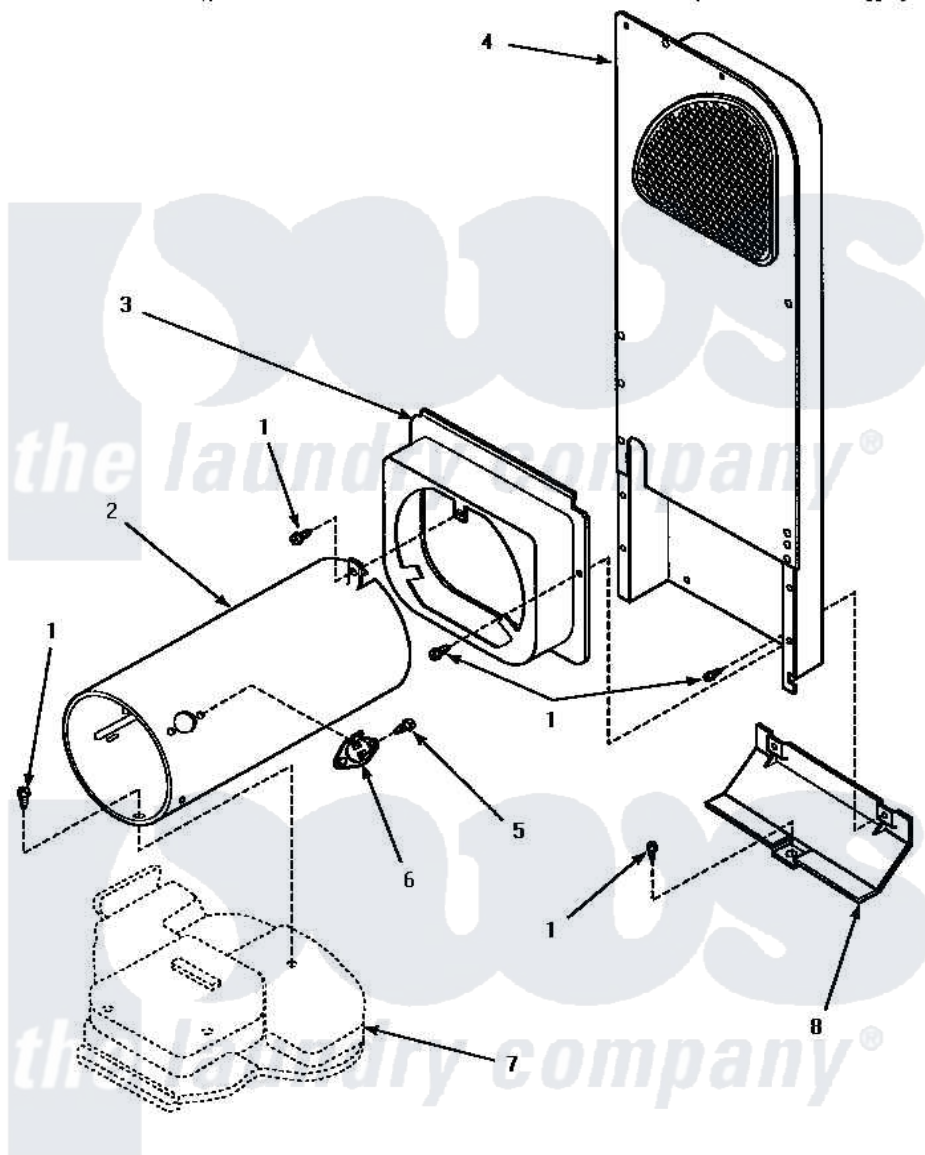

# Amana AGM499L 07 - HEATER BOX ASSY (ORIGINAL)

## HEATER BOX ASSEMBLY ORIGINALLY ON DRYER (Gas Model Dryers)

Amana [Residential Amana AGM499L Dryer Parts](#) Parts Diagram 07 - HEATER BOX ASSY (ORIGINAL)  
Click on the part number to view part

Item	Original Part Number	Replaced By	Status	Part Description
1	501668	<a href="#">503688</a>		Screw, 10B-16 X .34 I
2	61974		Not Available	BURNER HOUSING
3	500122	<a href="#">510101</a>		Shroud Heat Duct
4	Y00000000		Not Available	SEE NOTE HEATER BOX ASSEMBLY
5	51782		Not Available	SCREW, 6B-20X5/16
6	<a href="#">Y61886</a>			Thermostat, Limit-Blk
7	Y00000000		Not Available	SEE NOTE BASE
8	60952		Not Available	SHIELD,HEAT DUCT