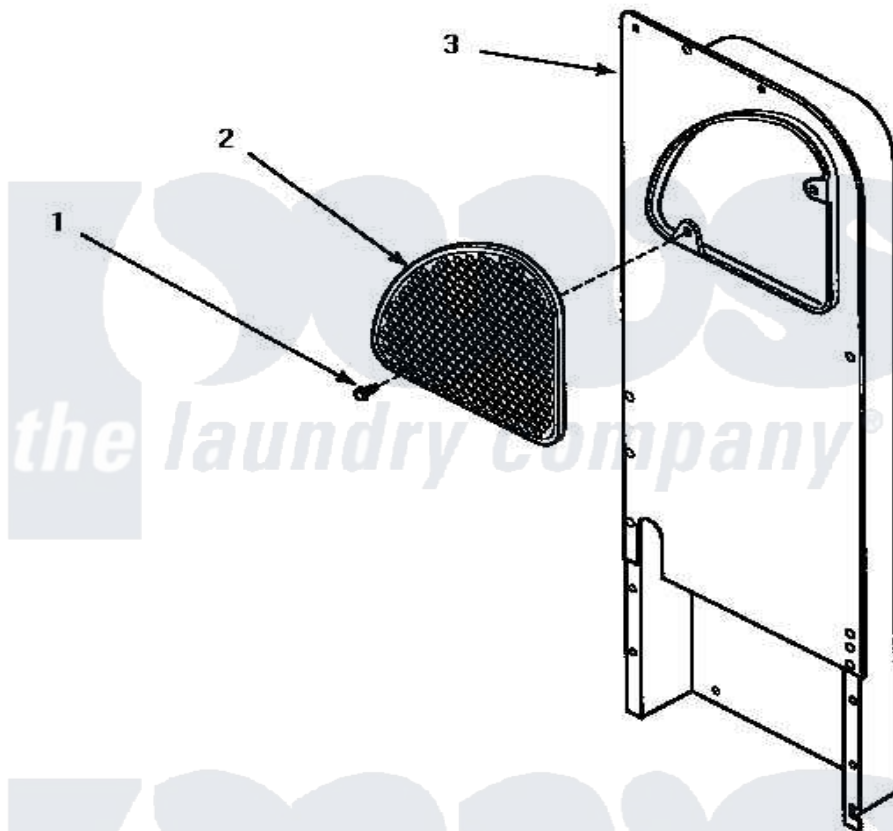

Amana AGM499L 08 - HEATER BOX ASSY (REPLACEMENT)

HEATER BOX ASSEMBLY REPLACEMENT (Gas Model Dryers)

Amana [Residential Amana AGM499L Dryer Parts](#) Parts Diagram 08 - HEATER BOX ASSY (REPLACEMENT)

[Click on the part number to view part](#)

Item	Original Part Number	Replaced By	Status	Part Description
1	501668	503688		Screw, 10B-16 X .34 I
2	500820			Outlet Cover
3	500179P	503605		Assembly, Heater Duct