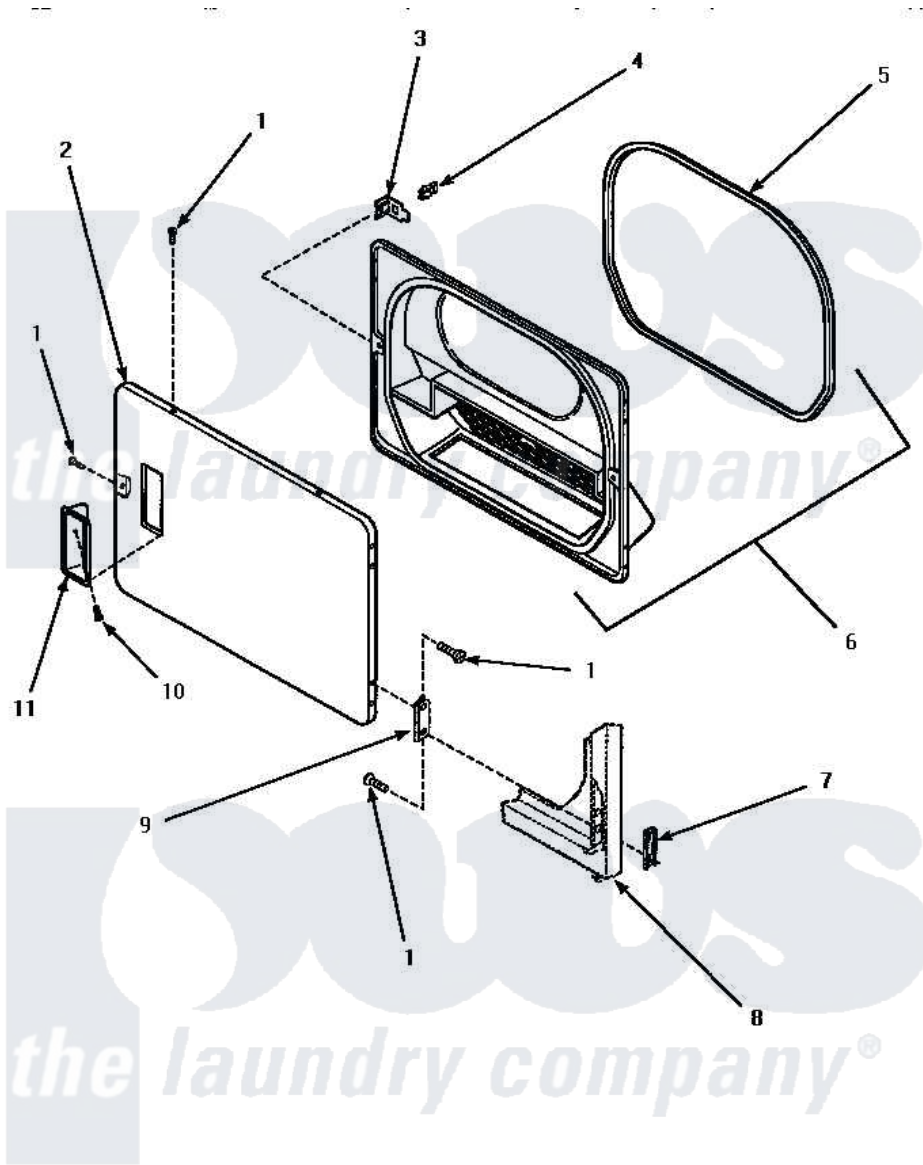

Amana AGM499L 09 - LOADING DOOR

LOADING DOOR

Amana [Residential Amana AGM499L Dryer Parts](#) Parts Diagram 09 - LOADING DOOR

[Click on the part number to view part](#)

| Item | Original Part Number | Replaced By | Status | Part Description |
|------|-------------------------|--------------------------|---------------|------------------------|
| 1 | 500226 | | | Screw, 8b-16 x 5/8 Tap |
| 2 | 500040L | | | Assembly, Door-Home |
| " | 500040H | | Not Available | ASSY, DOOR-HOME |
| " | 500040W | | | Assembly, Door-Home |
| 3 | 500223 | 40116201 | | Bracket, Door Strike |
| 4 | 500039 | 510181 | | Strike Doormetal |
| 5 | 500200 | | Not Available | SEAL,DOOR |
| 6 | 500199 | | Not Available | ASSY,LINER & SEAL |
| 7 | 500236 | | | Clip, Door Hinge Mount |
| 8 | Y00000000 | | Not Available | SEE NOTE FRONT PANEL |
| 9 | 500041 | Y503676 | | Hinge, Door And Top |
| 10 | 500297 | 8281236 | | Screw |
| 11 | 500042L | | Not Available | PULL,DOOR |
| " | 500042H | | Not Available | PULL,DOOR |
| " | 500042W | | Not Available | PULL,DOOR |
| NI | 500035L | | Not Available | ASSY,DOOR-HOME |