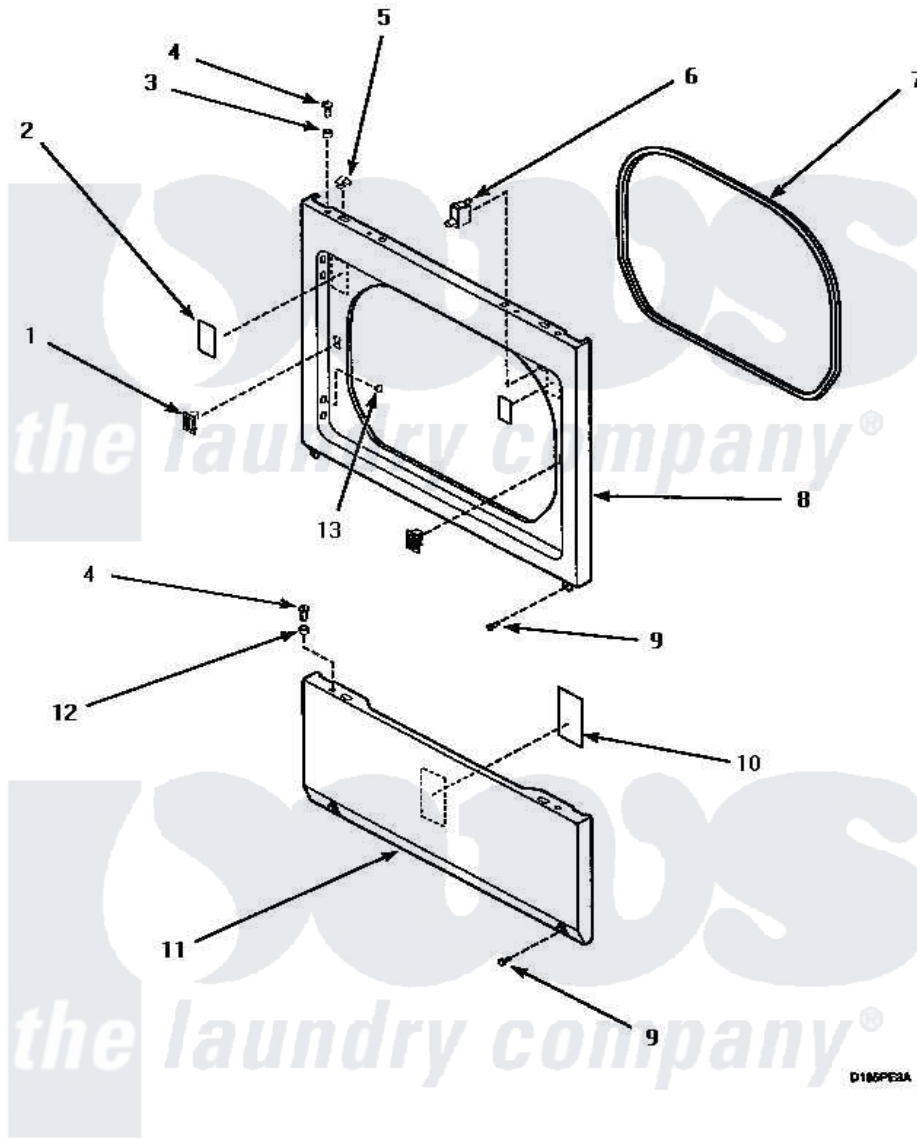

# Amana AGM499L 10 - LOWER ACCESS PANEL, FRONT PANEL & SEAL

## LOWER ACCESS PANEL, FRONT PANEL AND SEAL

Amana [Residential Amana AGM499L Dryer Parts](#) Parts Diagram 10 - LOWER ACCESS PANEL, FRONT PANEL & SEAL

[Click on the part number to view part](#)

Item	Original Part Number	Replaced By	Status	Part Description
1	54660	<a href="#">LA-1003</a>		Door Catch Kit
2	500281		Not Available	STICKER
3	56079	<a href="#">505187</a>		Locator, Panel
4	32671	<a href="#">Y014874</a>		Screw, Idler Arm And Sleeve
5	28835	<a href="#">22001650</a>		Fastener, Spring
6	Y62872	<a href="#">W10169313</a>		Switch-Dor
7	<a href="#">500034</a>			Seal, Front Panel
8	<a href="#">500033L</a>			Panel, Front
"	500033H		Not Available	PANEL,FRONT
"	500033W		Not Available	PANEL, FRONT
9	33562	<a href="#">27001200</a>		Screw
10	500670		Not Available	STICKER NG OR MIXED GA
11	500044L		Not Available	PANEL, ACCESS (ALMOND)
"	500044H		Not Available	PANEL,ACCESS
"	500044W	<a href="#">40045301WP</a>		Panel, Access
12	56079	<a href="#">505187</a>		Locator, Panel