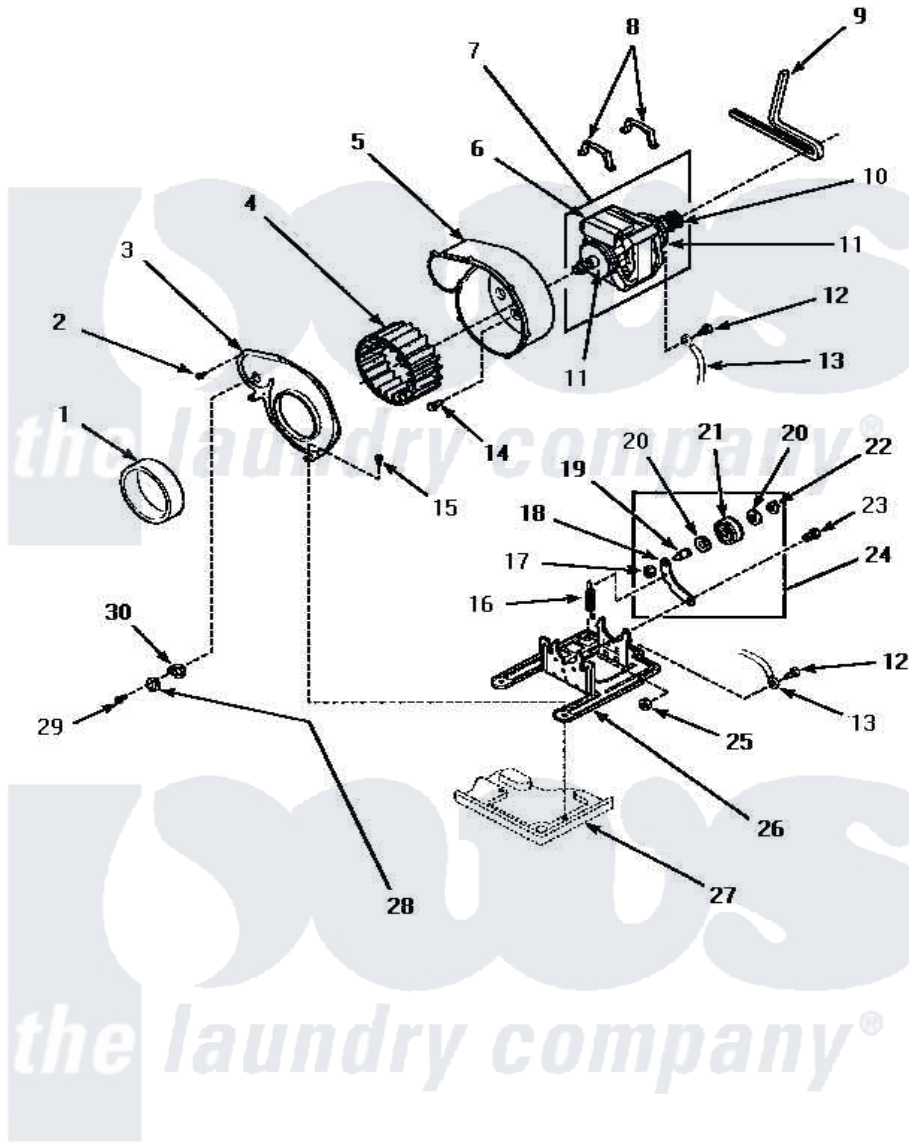

Amana AGM499L 11 - MOTOR, EXHAUST FAN & BELT

MOTOR, EXHAUST FAN AND BELT

Amana [Residential Amana AGM499L Dryer Parts](#) Parts Diagram 11 - MOTOR, EXHAUST FAN & BELT
 Click on the part number to view part

Item	Original Part Number	Replaced By	Status	Part Description
1	500313			Seal, Blower Housing
2	31260			Screw, No.8 X 3/8 Ind H
3	500078	511969P		Kit Blower Housing And Cover
4	56000	510139P		Assembly Blower Fan Package
5	56020			Housing, Blower
6	501218		Not Available	MOTOR SWITCH (DOES NOT INCLUDE THERMAL PROT
7	501211	2200376		Motor
8	Y58047	660658		Clamp, Motor Mounting 343481 685441
9	59174	40111201		Belt, Cylinder
10	500011			Pulley, Motor
11	58044A		Not Available	MOUNT,MOTOR-LOCKING
12	20530			Screw, 10-24 x 3/8 Hex
13	Y00000000		Not Available	SEE NOTE GROUND WIRE FROM MOTOR TO MOUNTING BRACKET, GREEN

14	Y31645	27001200	Screw
15	33562	27001200	Screw
16	56076		Spring, Idler
17	56156	358160	Nut
18	500910	37001144	Assembly- Idler
19	56461		Shaft
20	52549		Washer, 501 ID X3/4 Odx
21	Y54414		Assembly, Wheel And Bearing
22	23748		Ring, Retaining
23	500824		Screw, 1/4-20 Unc Hex
24	500269	37001287	Assembly, Idler Lever/Shaft/Pulley
25	52566	27001225	Nut, Jam Mid Lock 1/4-20
26	500822	503613	Mount, Motor
27	Y00000000	Not Available	SEE NOTE BASE
28	Y61372		Thermostat
29	501086	90767	Screw, 8A X 3/8 HeX Washer Head Tapping
30	61401	61623	Thermostat, Heater-BR