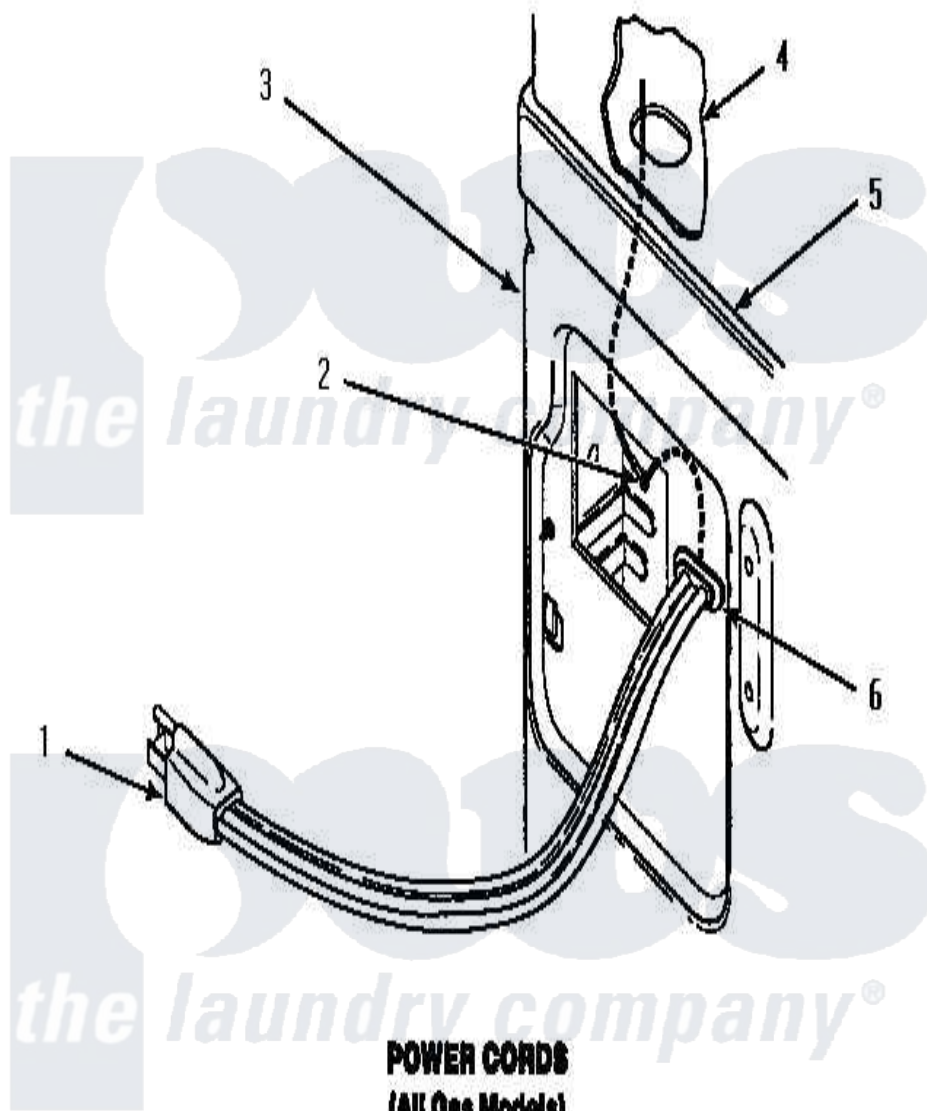

Amana AGM499L 13 - POWER CORD

Amana [Residential Amana AGM499L Dryer Parts](#) Parts Diagram 13 - POWER CORD
Click on the part number to view part

Item	Original Part Number	Replaced By	Status	Part Description
1	Y56222	27001142		Cord, Power
2	20530			Screw, 10-24 x 3/8 Hex
3	Y00000000		Not Available	SEE NOTE CABINET
4	Y00000000		Not Available	SEE NOTE CONTROL HOOD REAR PANEL
5	Y00000000		Not Available	SEE NOTE CABINET TOP
6	21903	211881		Grommet, Cord Part Not Used-Gas Models Only