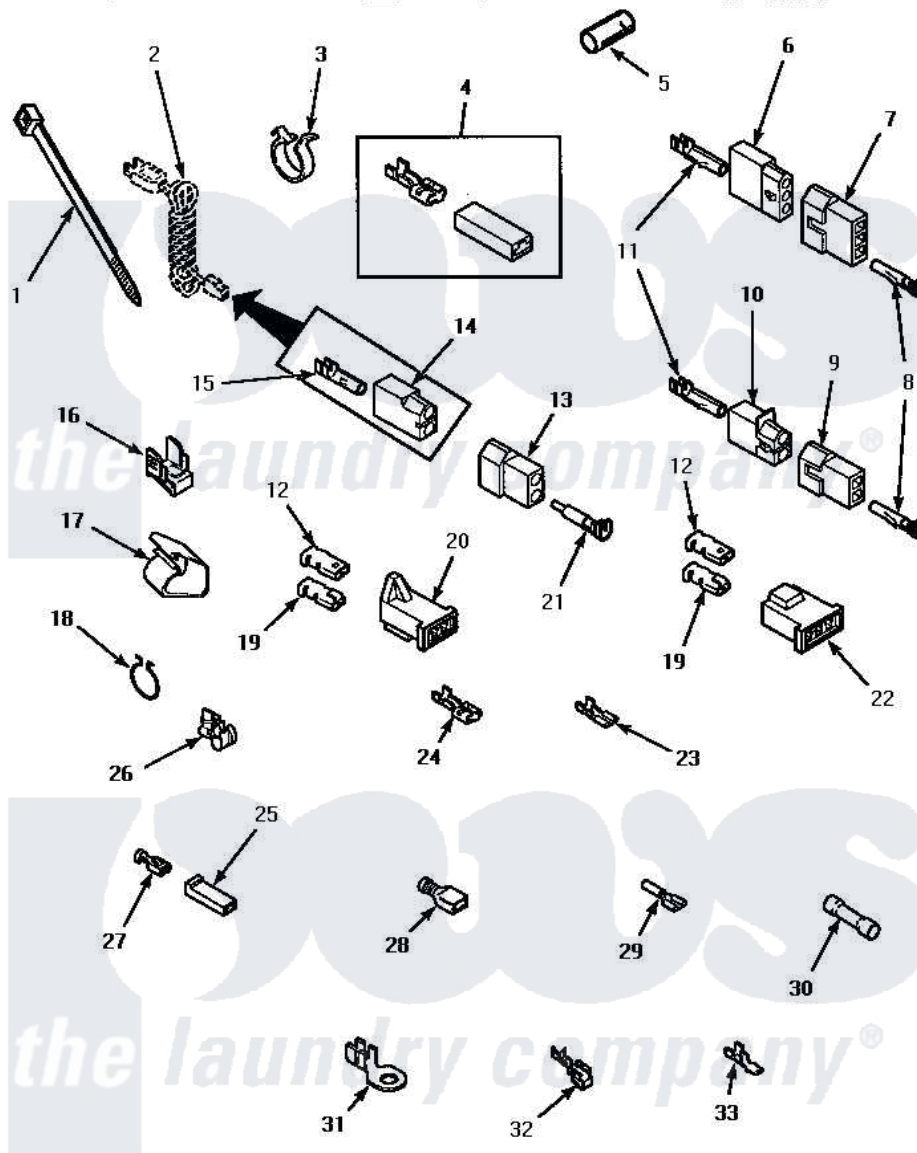

Amana AGM499L 14 - TERMINALS

TERMINALS

Amana Residential Amana AGM499L Dryer Parts Parts Diagram 14 - TERMINALS

Click on the part number to view part

Item	Original Part Number	Replaced By	Status	Part Description
1	55881	M0321209		Tie-Electrical
2	Y00000000		Not Available	SEE NOTE POWER CORD
3	61510	504034		Clip, Wire
4	Y00237			Terminal-Female 1/4 ((1) 12 GAuge Wire Or(2) 18 GA
5	Y21365	503670		Sleeve Insulator
6	23039	697780		Receptacle,
7	23040			Plug-3 Circuit
8	Y00116			Terminal, Pin-Male
9	56448			Terminal Block Plug
10	56451			Receptacle, 2 Circuit
11	Y00117	5011-XX		093 Female Socket
12	Y00189			Terminal, Spade
13	56266			Plug
14	56265			Receptacle, 2 Circuit
15	00130			Terminal, Pin-1/8 Femal
16	Y00161	B5733302		Clip, Ground

17	35521		Not Available	CLIP,HARNESS HOLDER
18	51291			Clip, Wire
19	Y00190			Connector-Receptacle
20	58799			Connector-2 Circuit
21	Y00127			Terminal, Pin-1/8 Male
22	58800		Not Available	CONNECTOR-3 CIRCUIT (3 CIRCUIT CONNECTOR)
23	Y00209			Spade Terminal (18 Gauge) (3/16 Inch-(2) 18 Gauge Wires-
"	Y00124			Spade Terminal (18 Gauge) (3/16 Inch-(1) 18 Gauge Wire-
"	00156	00156SRE		65br30/FI
24	Y00121		Not Available	SPADE TERMINAL(12 GAUGE) (1/4 INCH-(2) 18 GAUGE WIRES O
"	Y00245	M0320576		Terminal
"	Y00119		Not Available	SPADE TERMINAL(18 GAUGE) (1/4 INCH-(1) 18 GAUGE WIRE)
25	90789			Connector
26	21903	211881		Grommet, Cord Part Not Used- Gas Models Only
27	Y00115			Lock In Spade Terminal (18 Gaug (1/4 Inch-(1) 18 Gauge Wire)
"	00122		Not Available	(1/4 INCH-(2) 18 GAUGE WIRES O
28	Y00163	285432		Terminal
"	Y00165			Insulated Spade Terminal
29	Y00215			Barrel Insulated Spade
"	Y00214		Not Available	BARREL INSULATED SPADE(18 GAUG (1/4 INCH- 18 GAUGE WIRE)
30	30865			Butt Splice Connector
31	Y00139	Y00138		Male Tab Terminal 18 Gauge Wire)
"	Y00138			Male Tab Terminal 18 Gauge Wire)
32	Y00114			Spade Terminal
33	00110			No.10 18 Gauge Wire
"	Y00111			Ring Terminal No.10 No.10 18 Gauge Wires Or