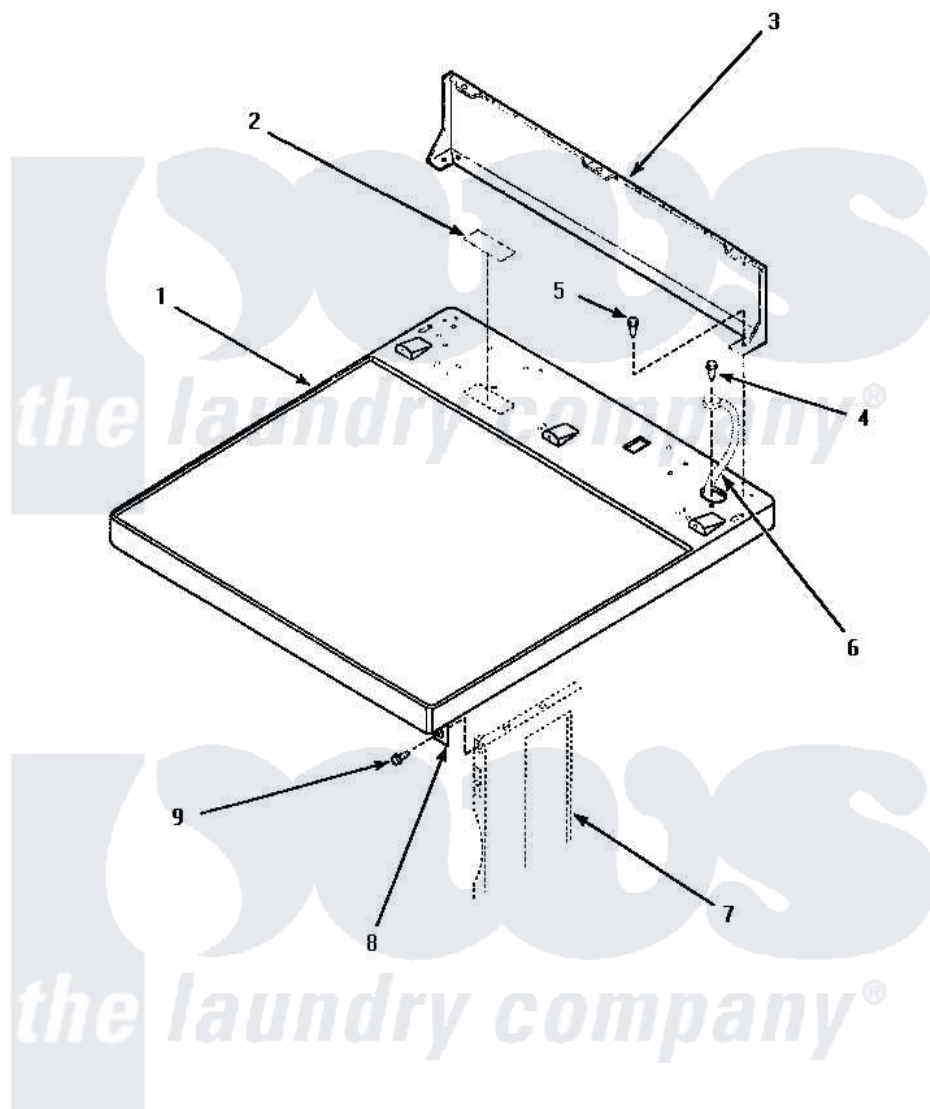

Amana AGM499L2 02 - CABINET TOP & CONTROL HOOD REAR PANEL

CABINET TOP AND CONTROL HOOD REAR PANEL

Amana [Residential Amana AGM499L2 Dryer Parts](#) Parts Diagram 02 - CABINET TOP & CONTROL HOOD REAR PANEL

[Click on the part number to view part](#)

Item	Original Part Number	Replaced By	Status	Part Description
1	500085WP	37001027		Panel, Top
"	500085LP	510029LP		Kit Top Panel W/Hwdomestic
2	24903		Not Available	STICKER,DISCONNECT POW
3	500343		Not Available	PANEL,BACK(HOME HOOD)
4	20530			Screw, 10-24 x 3/8 Hex
5	501086	90767		Screw, 8A X 3/8 HeX Washer Head Tapping
6	Y00000000		Not Available	SEE NOTE GROUND WIRE FROM REAR BULKHEAD, GREEN
7	Y00000000		Not Available	SEE NOTE CABINET -- (SEE CABINET PAGE)
8	500084	40130801		Bracket, Top Mount
9	33562	27001200		Screw