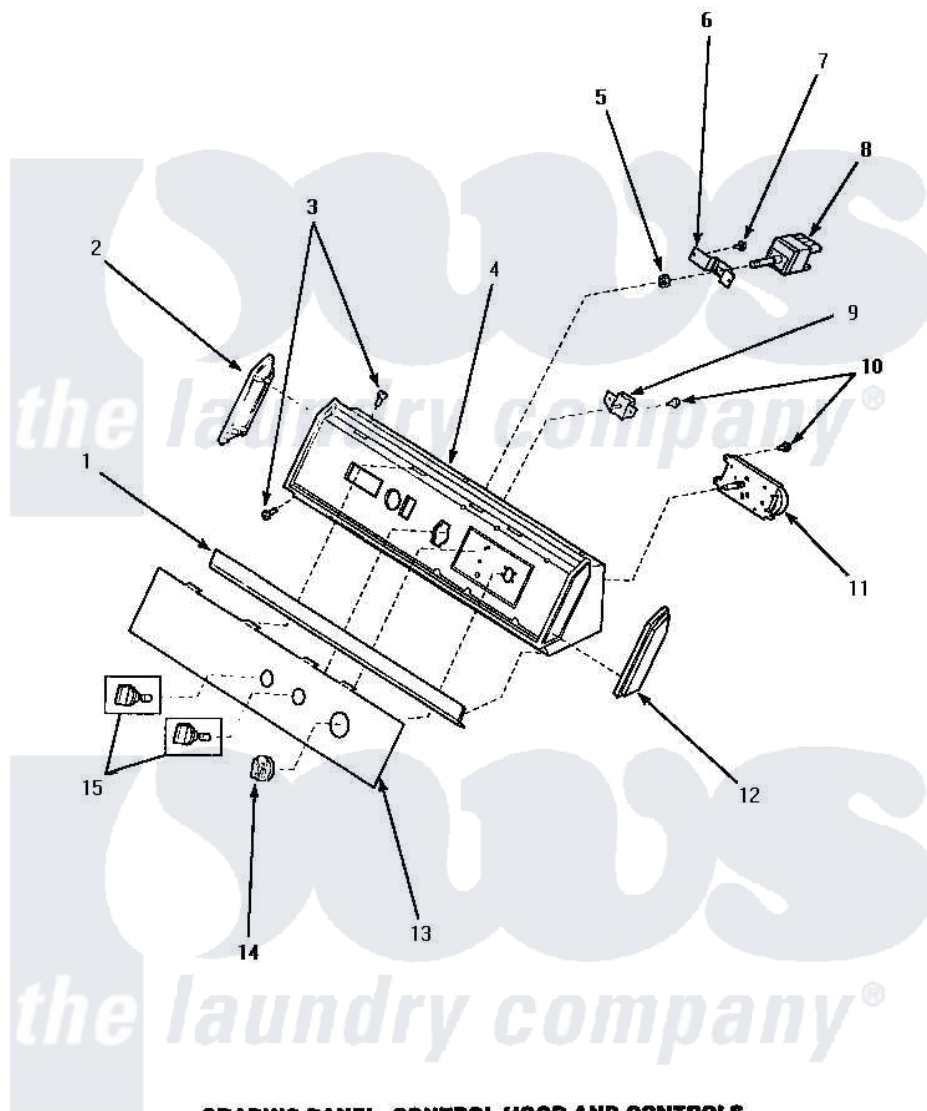

# Amana AGM499L2 06 - GRAPHIC PANEL, CONTROL HOOD & CONTROLS

**GRAPHIC PANEL, CONTROL HOOD AND CONTROLS**  
 (Models AEM497\*2, AGM499\*2, AEM477\*2 and AGM479\*2)  
 \*Is the color designator, "L" indicates ALMOND color and "W" indicates WHITE color.

Amana [Residential Amana AGM499L2 Dryer Parts](#) Parts Diagram 06 - GRAPHIC PANEL, CONTROL HOOD & CONTROLS

[Click on the part number to view part](#)

Item	Original Part Number	Replaced By	Status	Part Description
"	NOTE:		Not Available	NOTE: (TIMERS USED ARE FROM DIFFERENT VENDORS. ALTHOUGH THEY DIFFER IN APPEARANCE, THEY ARE COMPLETELY INTERCHANGEABLE WHEN IDENTIFIED BY THE SAME PART NUMBER)
1	61849R		Not Available	TRIM, CONT PNL TOP
2	31249		Not Available	CAP,END-L.H.-CHROME
3	31752		Not Available	SCREW,NO.8ABX3/4 POZIDRI
"	32993		Not Available	SCREW,NO.8ABX3/4 POZIDRI
4	59937		Not Available	ASSY, HOOD MTG
"	62745	<a href="#">660966</a>		Switch-WL
5	57584		Not Available	NUT
6	<a href="#">59704</a>			Bracket, Switch Mount
7	<a href="#">31260</a>			Screw, No.8 X 3/8 Ind H

8	Y61511		Not Available	SWITCH,FABRIC SELECTOR
9	<a href="#">500823</a>			Signal, Rotary
10	501086	<a href="#">90767</a>		Screw, 8A X 3/8 HeX Washer Head Tapping
11	<a href="#">502963</a>			Timer, 3 Cycle
12	<a href="#">31248</a>			Cap, End-RH-Chrome
13	502201		Not Available	GRAPHIC PANEL MODELS
"	502203		Not Available	PANEL, GRAPHICS GRAY
14	62234		Not Available	ASSY,TIMER KNOB & SKIRT WHITE
"	62176		Not Available	ASSY,TIMER KNOB & SKIR
15	<a href="#">33610</a>			Assembly, Knob-Rotary-Black
"	33688	<a href="#">36701W</a>		Knob