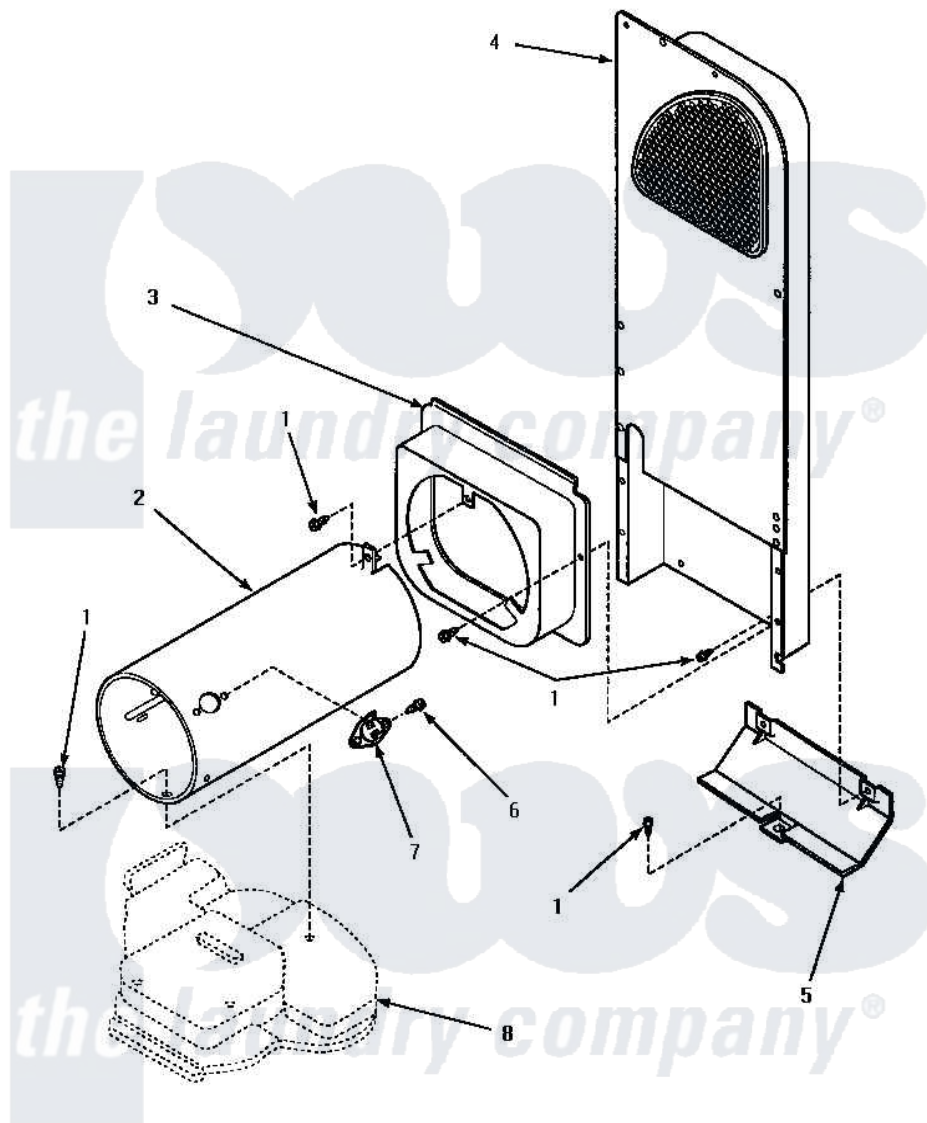

# Amana AGM499L2 08 - HEATER BOX ASSY, ORIGINAL

## HEATER BOX ASSEMBLY ORIGINALLY ON DRYER

Amana [Residential Amana AGM499L2 Dryer Parts](#) Parts Diagram 08 - HEATER BOX ASSY, ORIGINAL  
 Click on the part number to view part

Item	Original Part Number	Replaced By	Status	Part Description
1	501668	<a href="#">503688</a>		Screw, 10B-16 X .34 I
2	61974		Not Available	BURNER HOUSING
3	500122	<a href="#">510101</a>		Shroud Heat Duct
4	Y00000000		Not Available	SEE NOTE HEATER BOX ASSEMBLY -- (SEE HEATER BOX REPLACEMENT PAGE)
5	60952		Not Available	SHIELD,HEAT DUCT
6	51782		Not Available	SCREW, 6B-20X5/16
7	<a href="#">Y61886</a>			Thermostat, Limit-Blk
8	Y00000000		Not Available	SEE NOTE BASE -- (SEE CABINET PAGE)