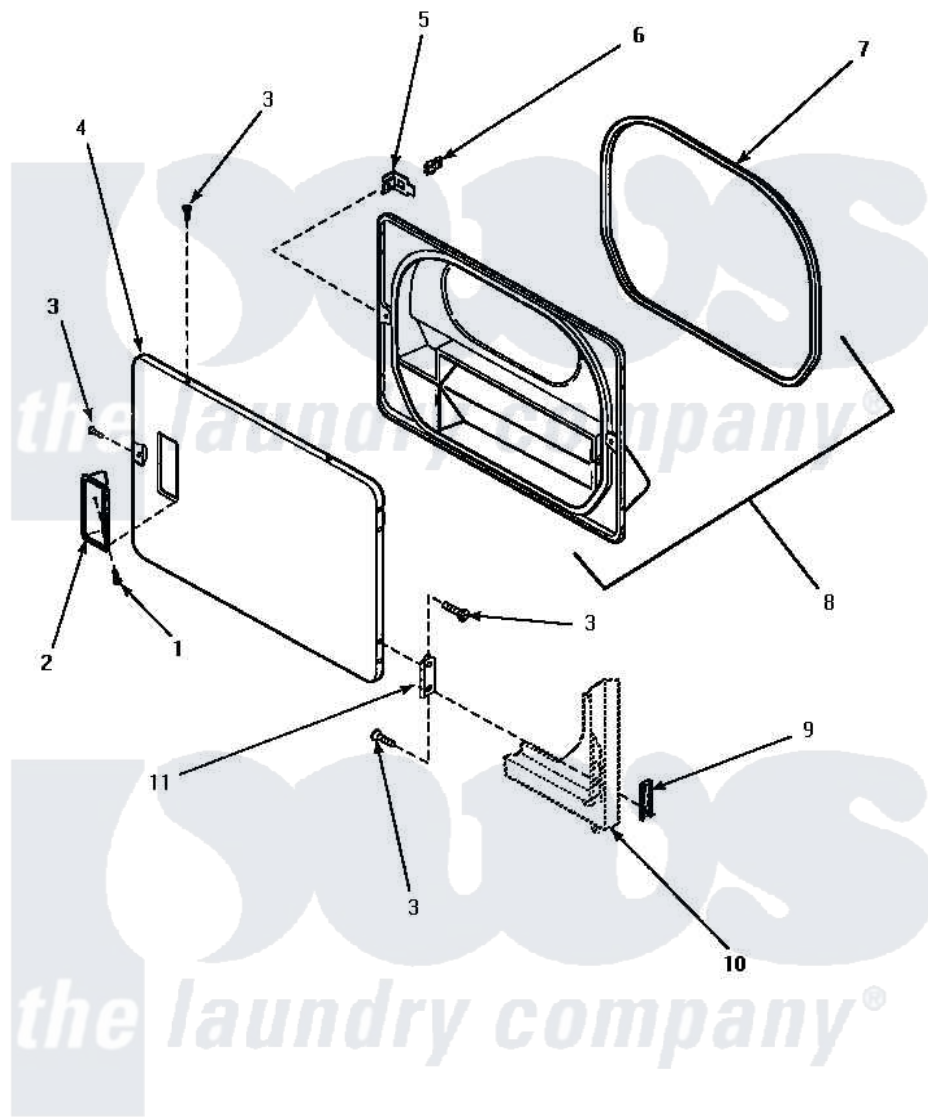

Amana AGM499L2 09 - LOADING DOOR

LOADING DOOR

[Amana Residential Amana AGM499L2 Dryer Parts](#) Parts Diagram 09 - LOADING DOOR
 Click on the part number to view part

Item	Original Part Number	Replaced By	Status	Part Description
1	500297	8281236		Screw
2	500042W		Not Available	PULL,DOOR
"	500042L		Not Available	PULL,DOOR
3	500226			Screw, 8b-16 x 5/8 Tap
4	500040W			Assembly, Door-Home
"	500040L			Assembly, Door-Home
5	500223	40116201		Bracket, Door Strike
6	500039	510181		Strike Doormetal
7	500200		Not Available	SEAL,DOOR
8	500199		Not Available	ASSY,LINER & SEAL
9	500236			Clip, Door Hinge Mount
10	Y00000000		Not Available	SEE NOTE FRONT PANEL -- (SEE LOWER ACCESS PANEL PAGE)
11	500041	Y503676		Hinge, Door And Top
NI	500035L		Not Available	ASSY,DOOR-HOME
"	500035W		Not Available	ASSY,DOOR-HOME