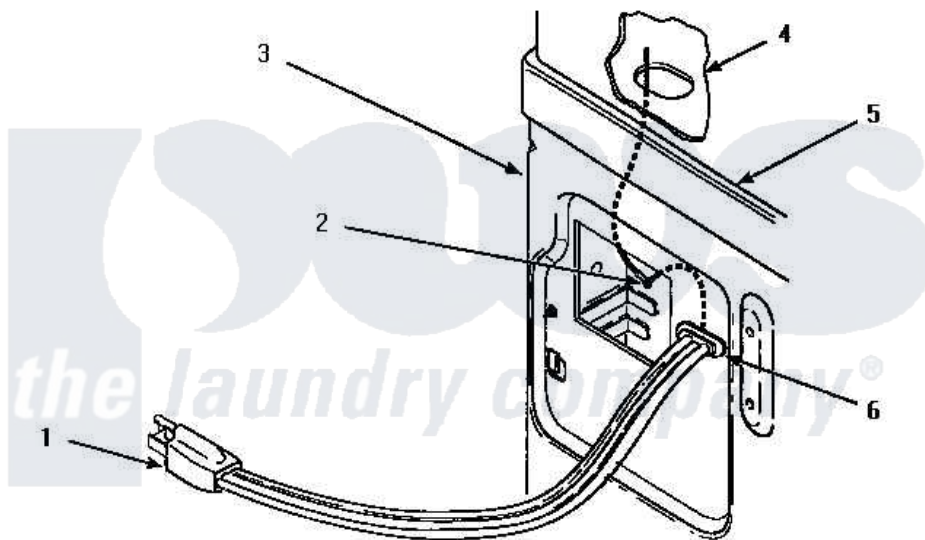

Amana AGM499L2 13 - POWER CORD

POWER CORDS

Amana [Residential Amana AGM499L2 Dryer Parts](#) Parts Diagram 13 - POWER CORD
 Click on the part number to view part

Item	Original Part Number	Replaced By	Status	Part Description
1	Y56222	27001142		Cord, Power
2	20530			Screw, 10-24 x 3/8 Hex
3	Y00000000		Not Available	SEE NOTE CABINET -- (SEE CABINET PAGE)
4	Y00000000		Not Available	SEE NOTE CONTROL HOOD REAR PANEL -- (SEE CABINET TOP PAGE)
5	Y00000000		Not Available	SEE NOTE CABINET TOP -- (SEE CABINET TOP PAGE)
6	21903	211881		Grommet, Cord Part Not Used-Gas Models Only