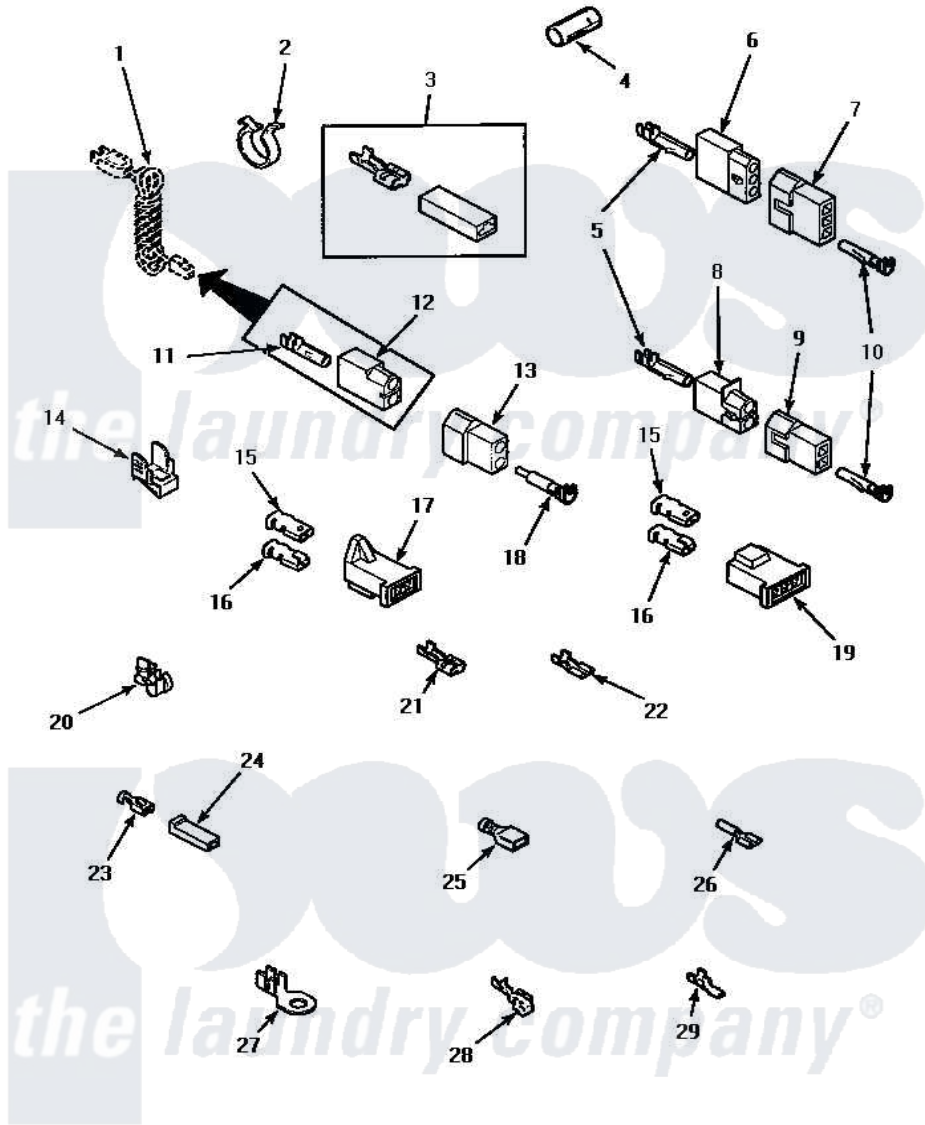

Amana AGM499L2 14 - TERMINALS

TERMINALS

Amana [Residential Amana AGM499L2 Dryer Parts](#) Parts Diagram 14 - TERMINALS
 Click on the part number to view part

Item	Original Part Number	Replaced By	Status	Part Description
1	Y00000000		Not Available	SEE NOTE POWER CORD
2	61510	504034		Clip, Wire
3	Y00237			Terminal-Female 1/4 ((1) 12 GAUGE Wire Or(2) 18 GA
4	Y21365	503670		Sleeve Insulator
5	Y00117	5011-XX		093 Female Socket
6	23039	697780		Receptacle,
7	23040			Plug-3 Circuit
8	56451			Receptacle, 2 Circuit
9	56448			Terminal Block Plug
10	Y00116			Terminal, Pin-Male
11	00130			Terminal, Pin-1/8 Femal
12	56265			Receptacle, 2 Circuit
13	56266			Plug
14	Y00161	B5733302		Clip, Ground
15	Y00189			Terminal, Spade
16	Y00190			Connector-Receptacle

17	58799		Connector-2 Circuit
18	Y00127		Terminal, Pin-1/8 Male
19	58800	Not Available	CONNECTOR-3 CIRCUIT (3 CIRCUIT CONNECTOR)
20	21903	211881	Grommet, Cord Part Not Used-Gas Models Only
21	Y00121	Not Available	SPADE TERMINAL(12 GAUGE) (1/4 INCH-(2) 18 GAUGE WIRES O
"	Y00245	M0320576	Terminal
"	Y00119	Not Available	SPADE TERMINAL(18 GAUGE) (1/4 INCH-(1) 18 GAUGE WIRE)
22	Y00209		Spade Terminal (18 Gauge) (3/16 Inch-(2) 18 Gauge Wires-
"	00156	00156SRE	65br30/Fl
"	Y00124		Spade Terminal (18 Gauge) (3/16 Inch-(1) 18 Gauge Wire-
23	Y00115		Lock In Spade Terminal (18 Gaug (1/4 Inch-(1) 18 Gauge Wire)
"	00122	Not Available	(1/4 INCH-(2) 18 GAUGE WIRES O
24	90789		Connector
25	Y00165		Insulated Spade Terminal
"	Y00163	285432	Terminal
26	Y00214	Not Available	BARREL INSULATED SPADE(18 GAUG (1/4 INCH-18 GAUGE WIRE)
"	Y00215		Barrel Insulated Spade
27	Y00111		Ring Terminal No.10 No.10 18 Gauge Wires Or
"	00110		No.10 18 Gauge Wire
28	Y00114		Spade Terminal
29	Y00139	Y00138	Male Tab Terminal 18 Gauge Wire)
"	Y00138		Male Tab Terminal 18 Gauge Wire)