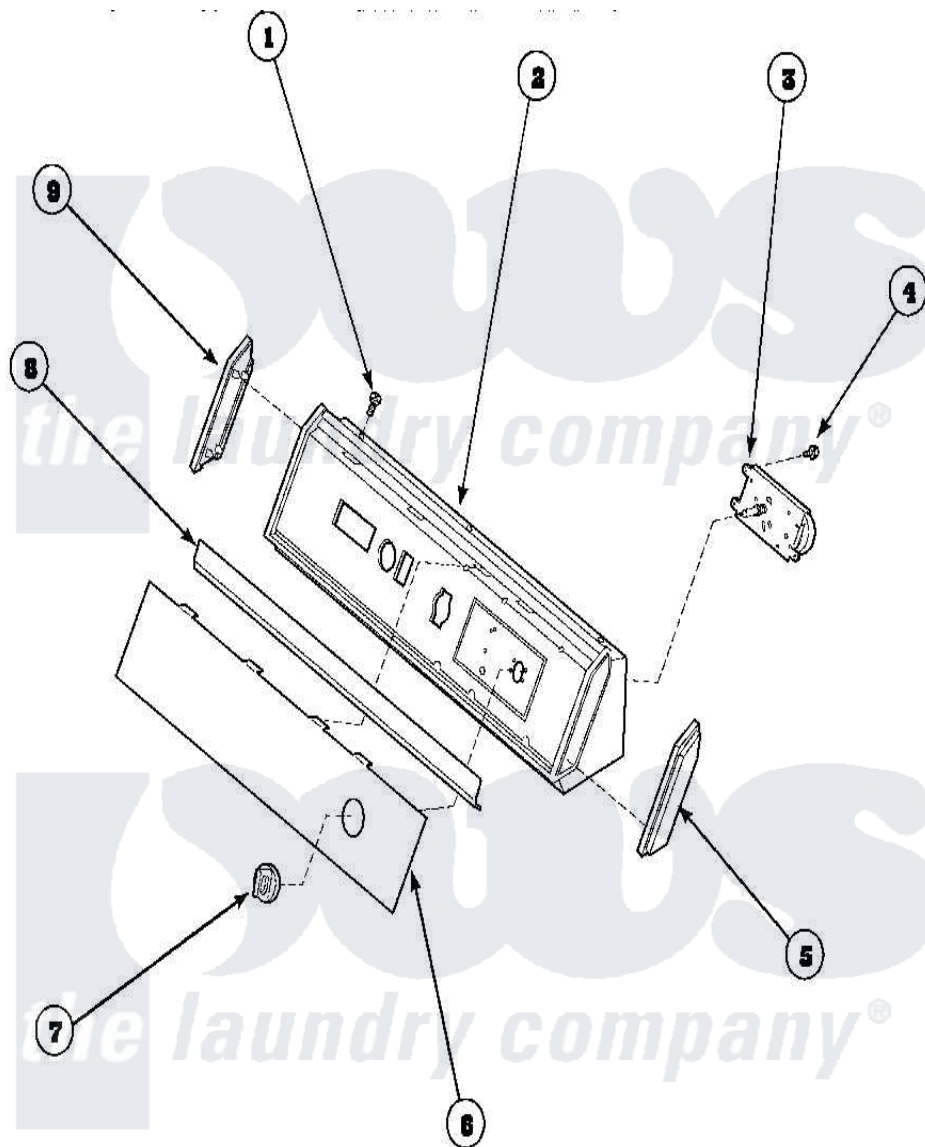

Amana AGM499L2 (BOM: PAGM499L2) 05 - GRAPHIC PANEL, CONTROL HOOD AND CONTROLS

Amana [Residential Amana AGM499L2 \(BOM: PAGM499L2\) Dryer Parts](#) Parts Diagram 05 - GRAPHIC PANEL, CONTROL HOOD AND CONTROLS
 Click on the part number to view part

Item	Original Part Number	Replaced By	Status	Part Description
1	32993		Not Available	SCREW, No.8ABX3/4 POZIDRI
"	31752		Not Available	SCREW, No.8ABX3/4 POZIDRI
2	62745	660966		Switch-WL
"	59937		Not Available	ASSY, HOOD MTG
3	501881		Not Available	TIMER
4	501086	90767		Screw, 8A X 3/8 HeX Washer Head Tapping
5	31248			Cap, End-RH-Chrome
6	502202			Panel, Graphics Black
7	62234		Not Available	ASSY, TIMER KNOB & SKIRT WHITE
"	62176		Not Available	ASSY, TIMER KNOB & SKIR
8	61849R		Not Available	TRIM, CONT PNL TOP
9	31249		Not Available	CAP, END-L.H.-CHROME