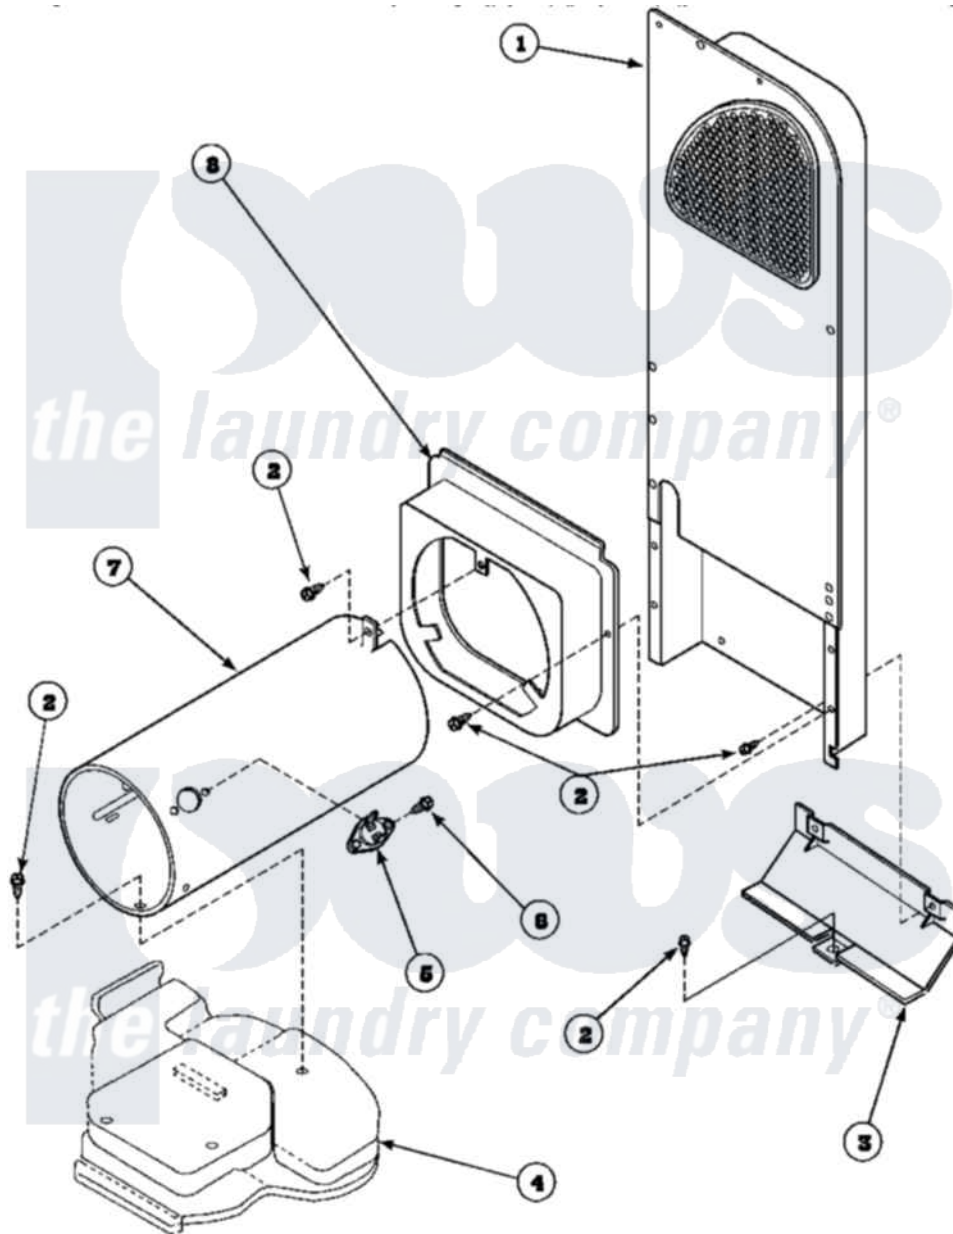

**Amana AGM499L2 (BOM: PAGM499L2) 09 - HEATER BOX ASSY
ORIGINALLY ON GAS DRYER**

Amana [Residential Amana AGM499L2 \(BOM: PAGM499L2\) Dryer Parts](#) Parts Diagram 09 - HEATER BOX ASSY ORIGINALLY ON GAS DRYER
Click on the part number to view part

Item	Original Part Number	Replaced By	Status	Part Description
1	500179P	503605		Assembly, Heater Duct
2	501668	503688		Screw, 10B-16 X .34 I
3	60952		Not Available	SHIELD,HEAT DUCT
4	500070			Base, Dryer
5	Y61886			Thermostat, Limit-Blk
6	51782		Not Available	SCREW, 6B-20X5/16
7	61974		Not Available	BURNER HOUSING
8	500122	510101		Shroud Heat Duct