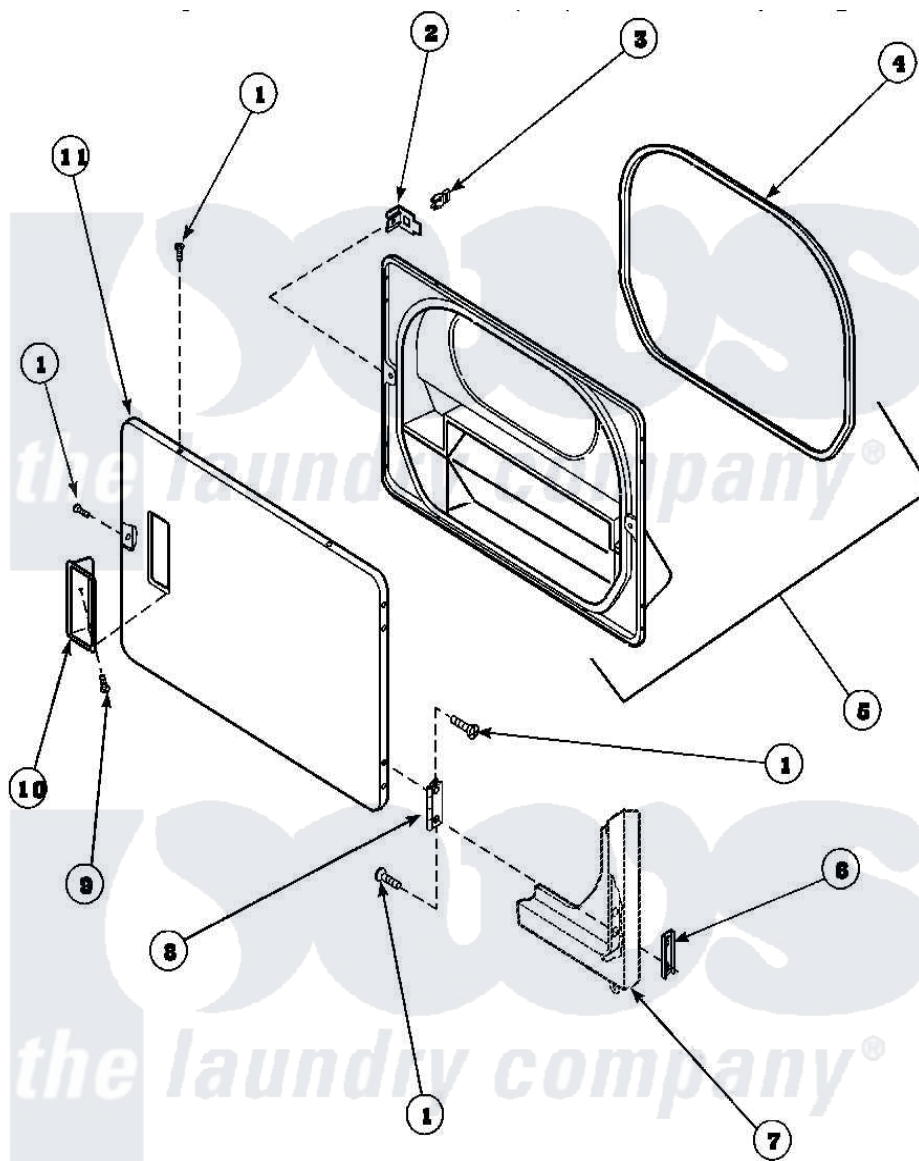

Amana AGM499L2 (BOM: PAGM499L2) 11 - LOADING DOOR

Amana Residential Amana AGM499L2 (BOM: PAGM499L2) Dryer Parts Parts Diagram 11 - LOADING DOOR
 Click on the part number to view part

Item	Original Part Number	Replaced By	Status	Part Description
1	500226			Screw, 8b-16 x 5/8 Tap
2	500223	40116201		Bracket, Door Strike
3	500039	510181		Strike Doormetal
4	500200		Not Available	SEAL,DOOR
5	500199		Not Available	ASSY,LINER & SEAL
6	500236			Clip, Door Hinge Mount
7	500033		Not Available	FRONT PANEL
8	500041	Y503676		Hinge, Door And Top
9	500297	8281236		Screw
10	500042		Not Available	DOOR PULL
11	500040			Outer Door Panel
NI	500035		Not Available	COMPLETE LOADING DOOR ASSEMBLY