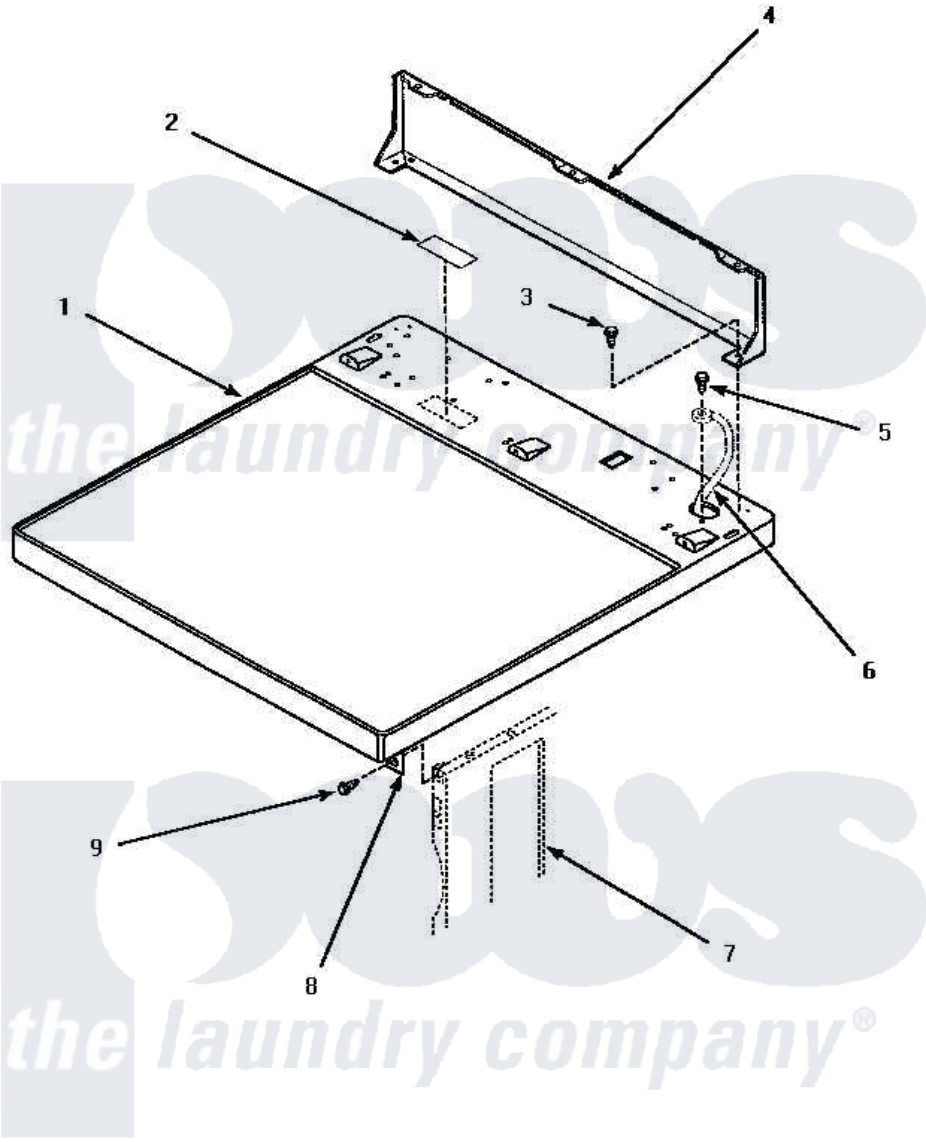

Amana AGM499W 02 - CABINET TOP & CONTROL HOOD REAR PANEL

CABINET TOP AND CONTROL HOOD REAR PANEL

Amana [Residential Amana AGM499W Dryer Parts](#) Parts Diagram 02 - CABINET TOP & CONTROL HOOD REAR PANEL

[Click on the part number to view part](#)

Item	Original Part Number	Replaced By	Status	Part Description
1	500085WP	37001027		Panel, Top
"	500085HP		Not Available	PANEL, TOP-HOME
"	500085LP	510029LP		Kit Top Panel W/Hwdomestic
2	24903		Not Available	STICKER, DISCONNECT POW
3	501086	90767		Screw, 8A X 3/8 HeX Washer Head Tapping
4	500343		Not Available	PANEL, BACK(HOME HOOD)
5	20530			Screw, 10-24 x 3/8 Hex
6	Y00000000		Not Available	SEE NOTE GROUND WIRE FROM REAR BULKHEAD, GREEN
7	Y00000000		Not Available	SEE NOTE CABINET
8	500084	40130801		Bracket, Top Mount
9	33562	27001200		Screw