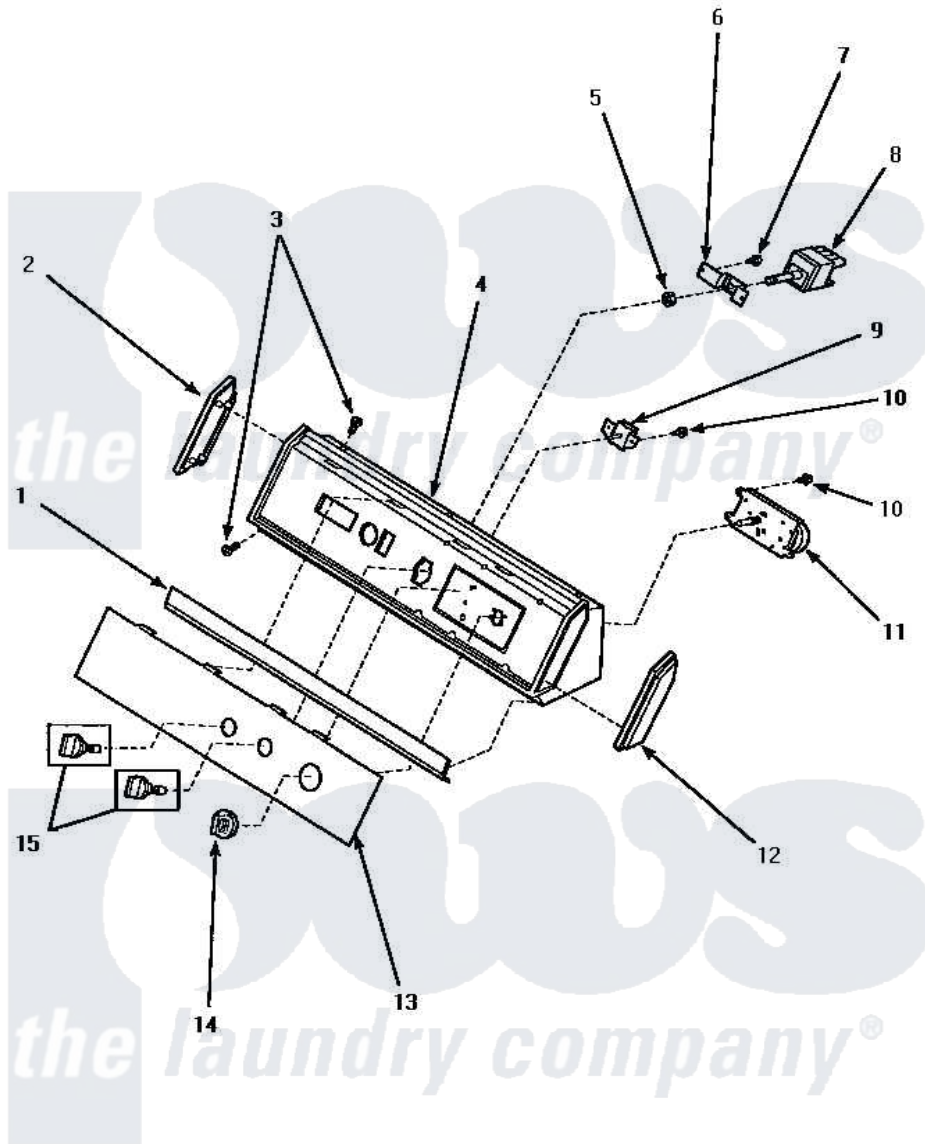

# Amana AGM499W 06 - GRAPHIC PANEL, CONTROL HOOD & CONTROLS

## GRAPHIC PANEL, CONTROL HOOD AND CONTROLS

Amana [Residential Amana AGM499W Dryer Parts](#) Parts Diagram 06 - GRAPHIC PANEL, CONTROL HOOD & CONTROLS

[Click on the part number to view part](#)

Item	Original Part Number	Replaced By	Status	Part Description
"	NOTE:		Not Available	WE USE DIFFERENT TIMER VENDORS. ALTHOUGH THE TIMERS DIFFER IN APPEARANCE, THEY ARE COMPLETELY INTERCHANGEABLE WHEN IDENTIFIED BY THE SAME PART NUMBER.
1	61849R		Not Available	TRIM, CONT PNL TOP
2	31249		Not Available	CAP,END-L.H.-CHROME
3	31752		Not Available	SCREW,NO.8ABX3/4 POZIDRI
4	59937		Not Available	ASSY, HOOD MTG
5	57584		Not Available	NUT
6	<a href="#">59704</a>			Bracket, Switch Mount
7	<a href="#">31260</a>			Screw, No.8 X 3/8 Ind H
8	Y61511		Not Available	SWITCH,FABRIC SELECTOR
9	<a href="#">500823</a>			Signal, Rotary
10	501086	<a href="#">00767</a>		Screw, 8A X 3/8 Hex Washer

10	501000	<a href="#">50107</a>	Head Tapping
11	59419	<a href="#">502963</a>	Timer, 3 Cycle
12	<a href="#">31248</a>		Cap, End-RH-Chrome
13	500660	Not Available	PANEL,GRAPHIC
14	62176	Not Available	ASSY,TIMER KNOB & SKIR
15	<a href="#">33610</a>		Assembly, Knob-Rotary-Black