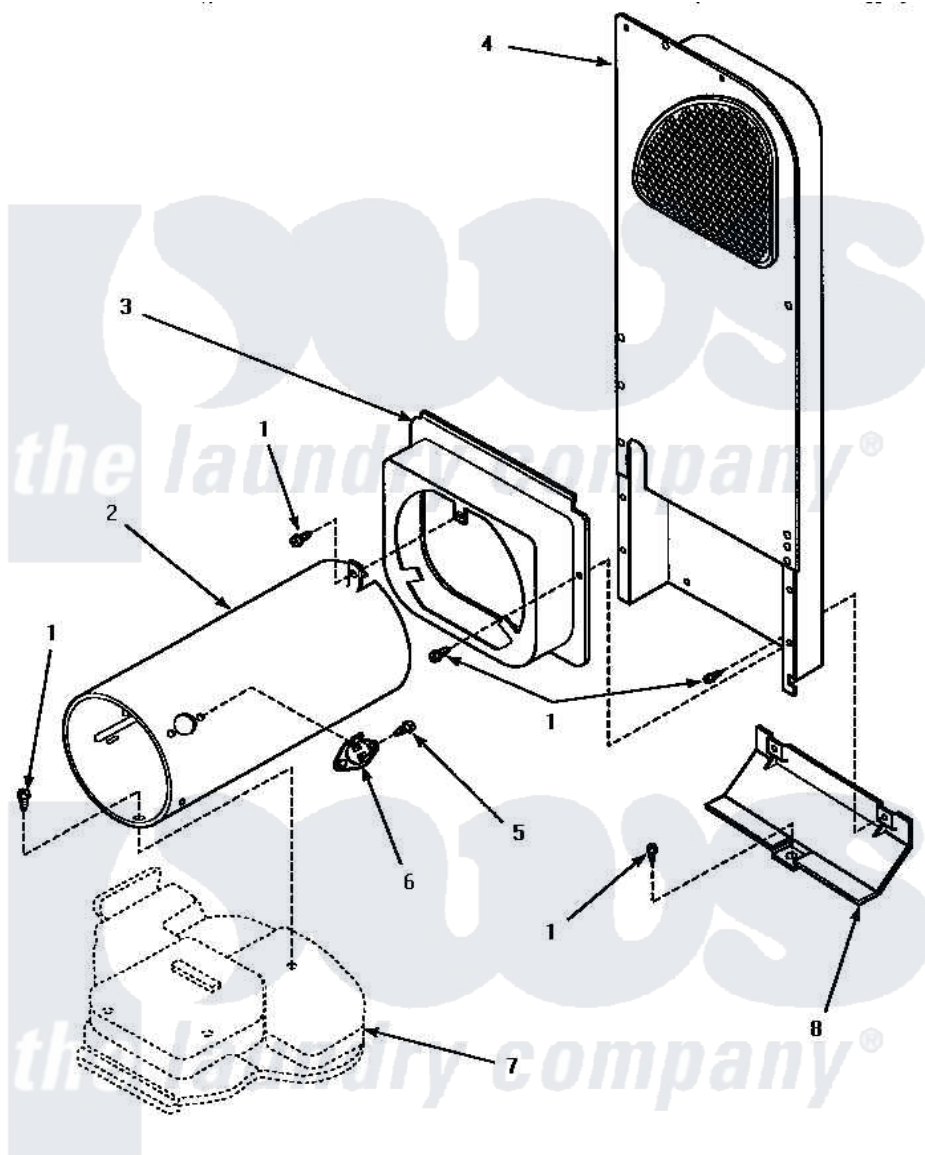

Amana AGM499W 07 - HEATER BOX ASSY (ORIGINAL)

HEATER BOX ASSEMBLY ORIGINALLY ON DRYER (Gas Model Dryers)

Amana [Residential Amana AGM499W Dryer Parts](#) Parts Diagram 07 - HEATER BOX ASSY (ORIGINAL)
Click on the part number to view part

Item	Original Part Number	Replaced By	Status	Part Description
1	501668	503688		Screw, 10B-16 X .34 I
2	61974		Not Available	BURNER HOUSING
3	500122	510101		Shroud Heat Duct
4	Y00000000		Not Available	SEE NOTE HEATER BOX ASSEMBLY
5	51782		Not Available	SCREW, 6B-20X5/16
6	Y61886			Thermostat, Limit-Blk
7	Y00000000		Not Available	SEE NOTE BASE
8	60952		Not Available	SHIELD,HEAT DUCT