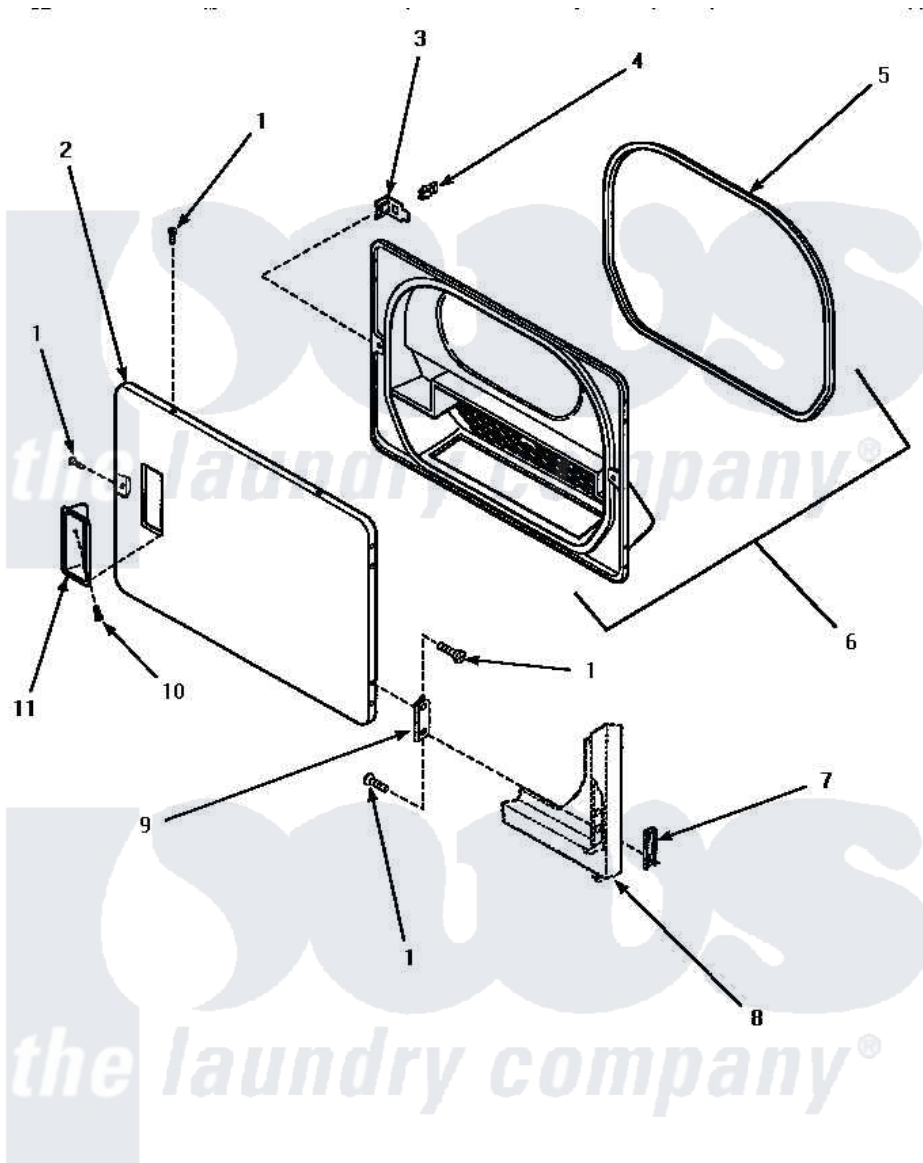

Amana AGM499W 09 - LOADING DOOR

LOADING DOOR

Amana [Residential Amana AGM499W Dryer Parts](#) Parts Diagram 09 - LOADING DOOR

[Click on the part number to view part](#)

Item	Original Part Number	Replaced By	Status	Part Description
1	500226			Screw, 8b-16 x 5/8 Tap
2	500040L			Assembly, Door-Home
"	500040H		Not Available	ASSY, DOOR-HOME
"	500040W			Assembly, Door-Home
3	500223	40116201		Bracket, Door Strike
4	500039	510181		Strike Doormetal
5	500200		Not Available	SEAL,DOOR
6	500199		Not Available	ASSY,LINER & SEAL
7	500236			Clip, Door Hinge Mount
8	Y00000000		Not Available	SEE NOTE FRONT PANEL
9	500041	Y503676		Hinge, Door And Top
10	500297	8281236		Screw
11	500042L		Not Available	PULL,DOOR
"	500042H		Not Available	PULL,DOOR
"	500042W		Not Available	PULL,DOOR
NI	500035L		Not Available	ASSY,DOOR-HOME