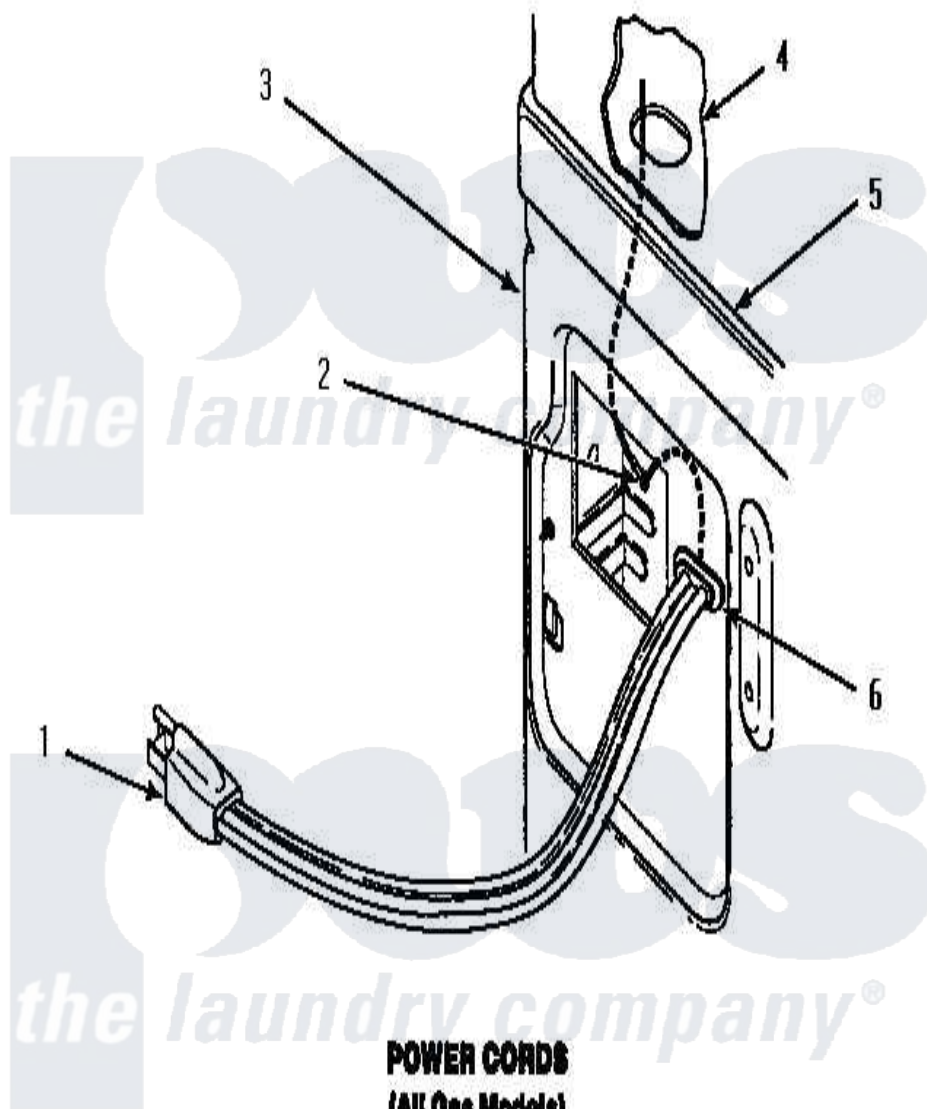

Amana AGM499W 13 - POWER CORD

Amana [Residential Amana AGM499W Dryer Parts](#) Parts Diagram 13 - POWER CORD
Click on the part number to view part

Item	Original Part Number	Replaced By	Status	Part Description
1	Y56222	27001142		Cord, Power
2	20530			Screw, 10-24 x 3/8 Hex
3	Y00000000		Not Available	SEE NOTE CABINET
4	Y00000000		Not Available	SEE NOTE CONTROL HOOD REAR PANEL
5	Y00000000		Not Available	SEE NOTE CABINET TOP
6	21903	211881		Grommet, Cord Part Not Used-Gas Models Only