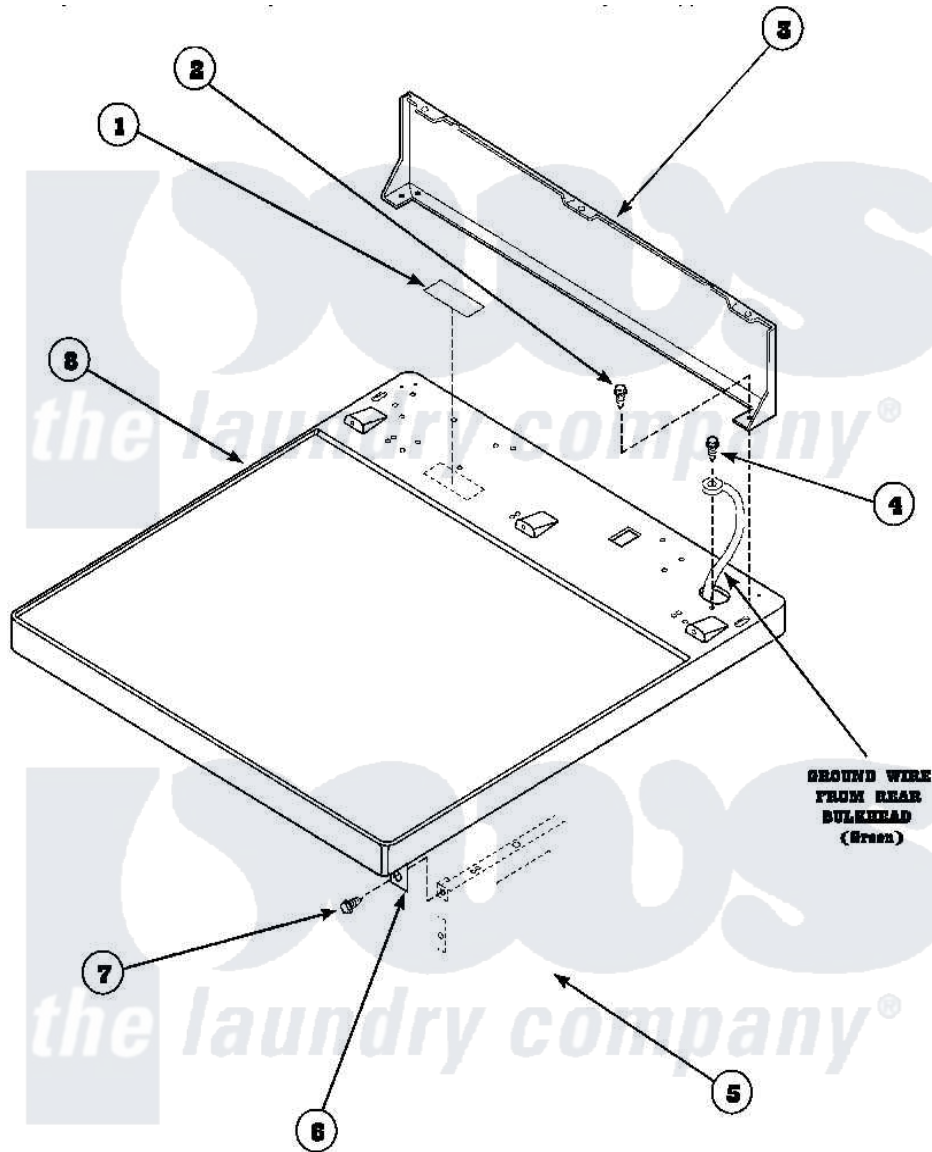

**Amana AGM499W2 (BOM: PAGM499W2) 01 - CABINET TOP AND CONTROL HOOD REAR PANEL**

Amana Residential Amana AGM499W2 (BOM: PAGM499W2) Dryer Parts Parts Diagram 01 - CABINET TOP AND CONTROL HOOD REAR PANEL  
 Click on the part number to view part

Item	Original Part Number	Replaced By	Status	Part Description
1	24903		Not Available	STICKER,DISCONNECT POW
2	501086	<a href="#">90767</a>		Screw, 8A X 3/8 HeX Washer Head Tapping
3	500343		Not Available	PANEL,BACK(HOME HOOD)
4	<a href="#">20530</a>			Screw, 10-24 x 3/8 Hex
5	500001P		Not Available	(ADD LETTER BEFORE "P" IN PART
6	500084	<a href="#">40130801</a>		Bracket, Top Mount
7	33562	<a href="#">27001200</a>		Screw
8	500085P		Not Available	(ADD LETTER L-L, W-W TO PART N