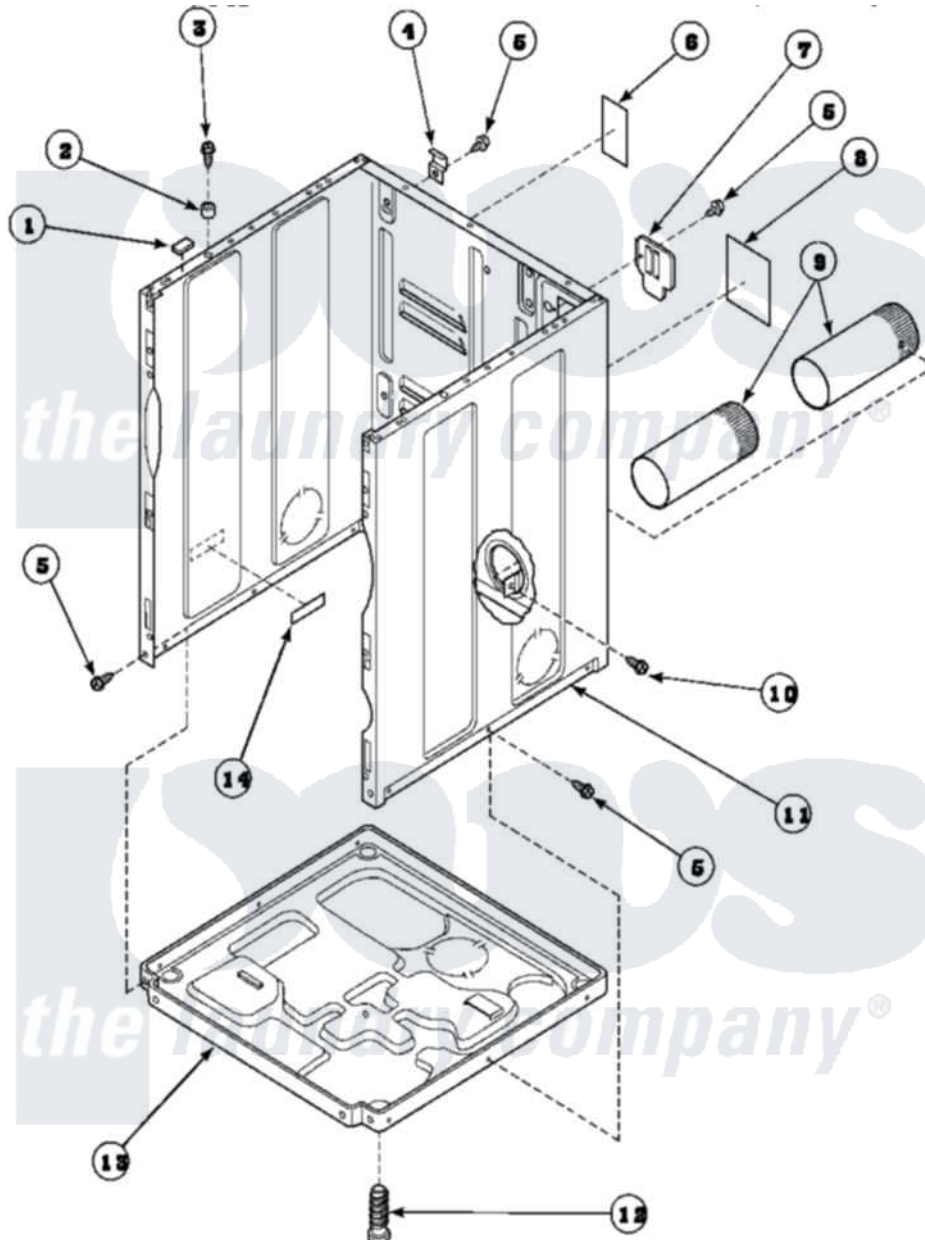

Amana AGM499W2 (BOM: PAGM499W2) 02 - CABINET, EXHAUST DUCT AND BASE

Amana Residential Amana AGM499W2 (BOM: PAGM499W2) Dryer Parts Parts Diagram 02 - CABINET, EXHAUST DUCT AND BASE

Click on the part number to view part

Item	Original Part Number	Replaced By	Status	Part Description
1	Y56128			Pad, Bumper
2	56079	505187		Locator, Panel
3	32671	Y014874		Screw, Idler Arm And Sleeve
4	500003			Hinge, Top
5	33562	27001200		Screw
6	500670		Not Available	STICKER NG OR MIXED GA
7	500114	510903		Plate Access Panel
8	501289		Not Available	(ELECTRIC MODELS)
9	500064	505518		Duct, Exhaust
10	501668	503688		Screw, 10B-16 X .34 I
11	500001P		Not Available	(ADD LETTER BEFORE "P" IN PART
12	Y500101			Leg, Leveling
13	500070			Base, Dryer
14	61294		Not Available	(ELECTRIC MODELS)