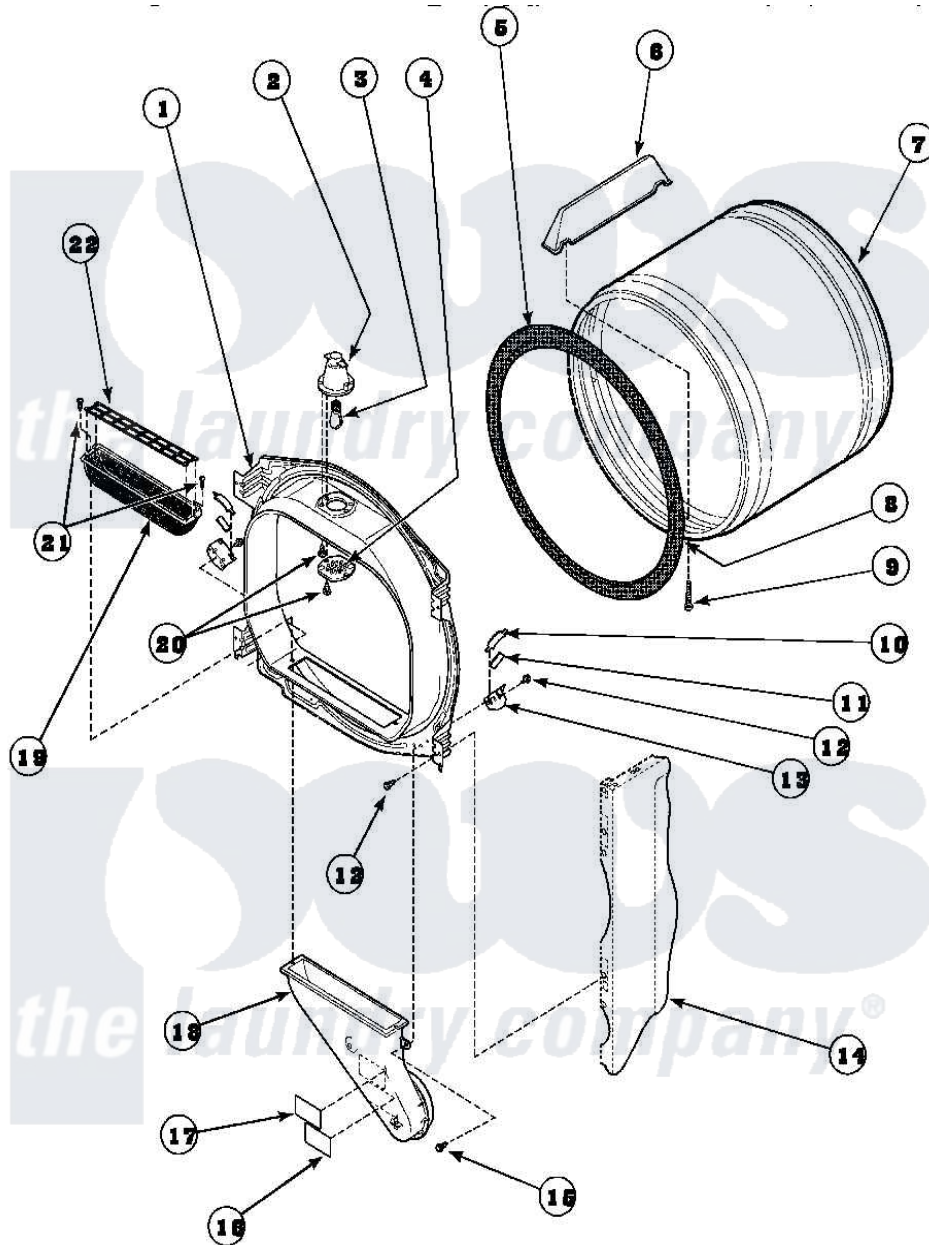

Amana AGM499W2 (BOM: PAGM499W2) 03 - FR BLKHD, AIR DUCT, FELT SEAL & CYLINDER

Amana Residential Amana AGM499W2 (BOM: PAGM499W2) Dryer Parts Parts Diagram 03 - FR BLKHD, AIR DUCT, FELT SEAL & CYLINDER
 Click on the part number to view part

Item	Original Part Number	Replaced By	Status	Part Description
1	500016W			Assembly, Bulkhead Front Complete
"	500117W		Not Available	ASSY,BULKHEAD-FRONT-COMP
2	500153		Not Available	CYLINDER LIGHT HOUSING
3	Y60954	67001316		Bulb, Light
4	500094		Not Available	LENS,DRUM LIGHT
5	501801	37001132		Seal, Cylinder
6	500022	510102		Baffle- SH
7	500013WP		Not Available	ASSY,CYLINDER-HOME-
8	22506P	511637P		Adh Dow 737 Clr 3 Oz Tube
9	Y62588			Screw, 10BT-12 X 1 Tap
10	Y501676	37001298		Glide- Dry
11	500121	510189		Pad Felt
12	501668	503688		Screw, 10B-16 X .34 I

13	501554	12002090	Bracket
14	500070		Base, Dryer
15	Y31645	27001200	Screw
16	56259		Not Available
17	500049		Not Available
18	502231		Not Available
19	502140P		Filter, Lint Kit
20	500227	505295	Screw, No.8ab-16 x 3/4 PH
21	500226		Screw, 8b-16 x 5/8 Tap
22	502092		Cover, Lint Filter