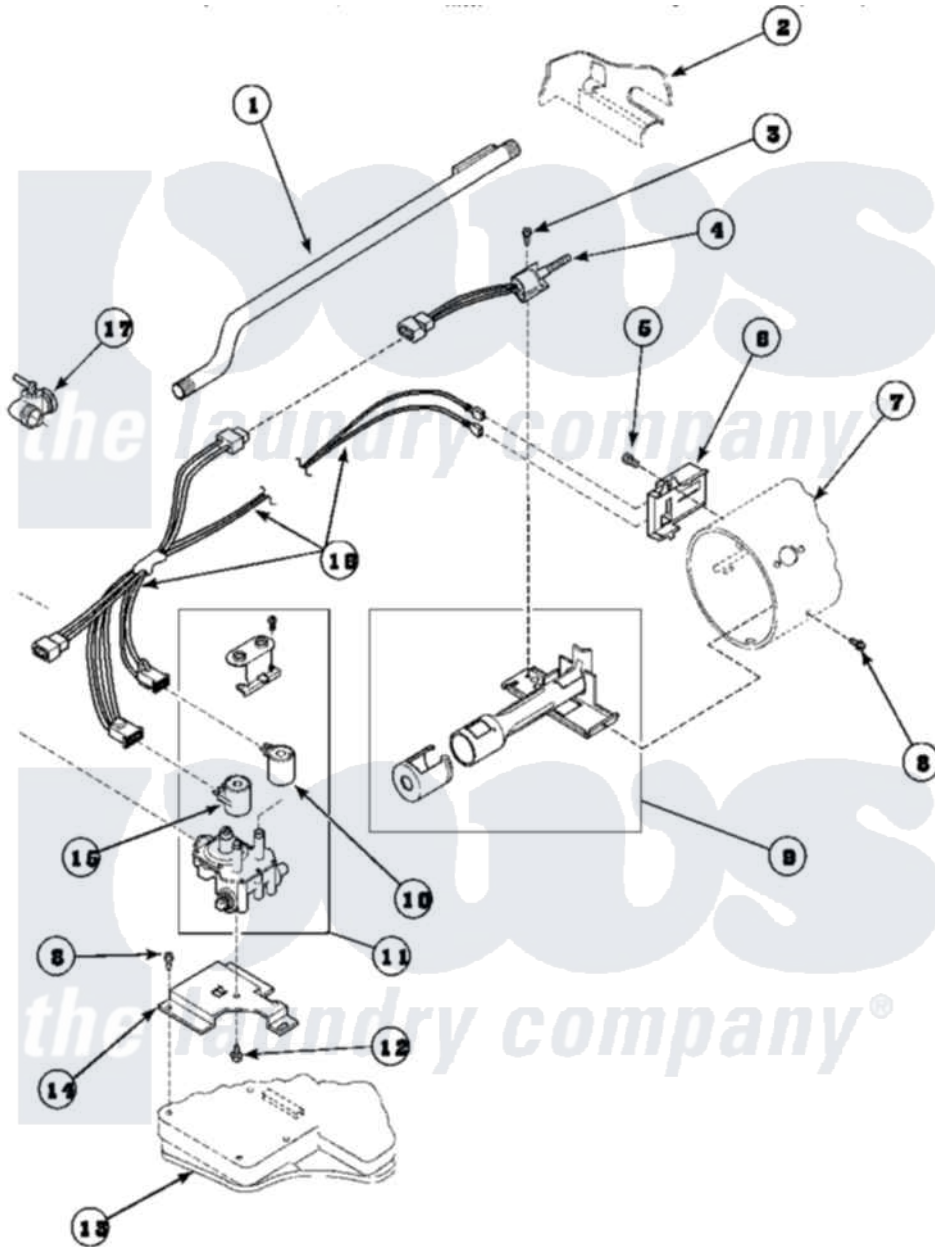

**Amana AGM499W2 (BOM: PAGM499W2) 04 - GAS VALVE, IGNITER & GAS CONVERSION KITS**

Amana Residential Amana AGM499W2 (BOM: PAGM499W2) Dryer Parts Parts Diagram 04 - GAS VALVE, IGNITER & GAS CONVERSION KITS  
 Click on the part number to view part

Item	Original Part Number	Replaced By	Status	Part Description
1	500647	<a href="#">510204</a>		Pipe
2	500001P		Not Available	(ADD LETTER BEFORE "P" IN PART
3	51782		Not Available	SCREW, 6B-20X5/16
4	60868	<a href="#">37001308</a>		Ignitor
5	23222	<a href="#">3177991</a>		Screw
6	Y56231	<a href="#">338906</a>		Radiant, Sensor
7	61974		Not Available	BURNER HOUSING
8	501668	<a href="#">503688</a>		Screw, 10B-16 X .34 I
9	Y56234	<a href="#">37001304</a>		Burner Ign
10	58804B	<a href="#">694540</a>		Coil, 60 Hz
11	<a href="#">58804</a>			Assembly, Valve-Gas-Single-
12	56124	<a href="#">3370225</a>		Screw
13	<a href="#">500070</a>			Base, Dryer
14	<a href="#">50821</a>			Bracket, Mounting-Gas

15	58804A	<a href="#">306106</a>	Coil, Holding And Booster--W
16	60641	<a href="#">37001007</a>	Harness, Wire
17	Y56229	<a href="#">510205</a>	Valve-Elbo
NI	501885		Not Available HARNESS, WIRE
"	501886		Not Available HARNESS WIRE
"	500694		Not Available ASSY,WIRE HARNESS
"	500695		Not Available ASSY,WIRE HARNESS
"	500692		Not Available ASSY,WIRE HARNESS
"	500693		Not Available ASSY,WIRE HARNESS