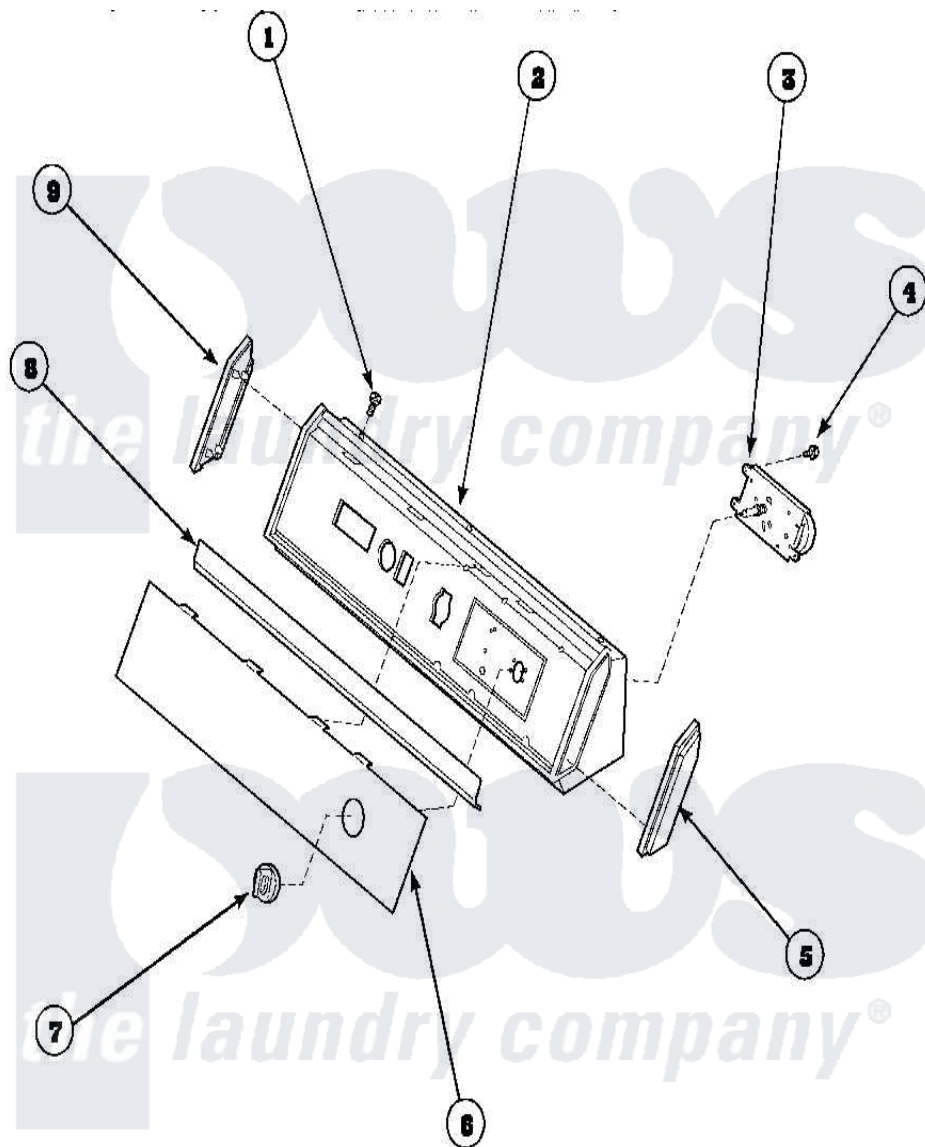

Amana AGM499W2 (BOM: PAGM499W2) 05 - GRAPHIC PANEL, CONTROL HOOD AND CONTROLS

Amana [Residential Amana AGM499W2 \(BOM: PAGM499W2\) Dryer Parts](#) Parts Diagram 05 - GRAPHIC PANEL, CONTROL HOOD AND CONTROLS
 Click on the part number to view part

Item	Original Part Number	Replaced By	Status	Part Description
1	32993		Not Available	SCREW, No.8ABX3/4 POZIDRI
"	31752		Not Available	SCREW, No.8ABX3/4 POZIDRI
2	62745	660966		Switch-WL
"	59937		Not Available	ASSY, HOOD MTG
3	501881		Not Available	TIMER
4	501086	90767		Screw, 8A X 3/8 HeX Washer Head Tapping
5	31248			Cap, End-RH-Chrome
6	502202			Panel, Graphics Black
7	62234		Not Available	ASSY, TIMER KNOB & SKIRT WHITE
"	62176		Not Available	ASSY, TIMER KNOB & SKIR
8	61849R		Not Available	TRIM, CONT PNL TOP
9	31249		Not Available	CAP, END-L.H.-CHROME