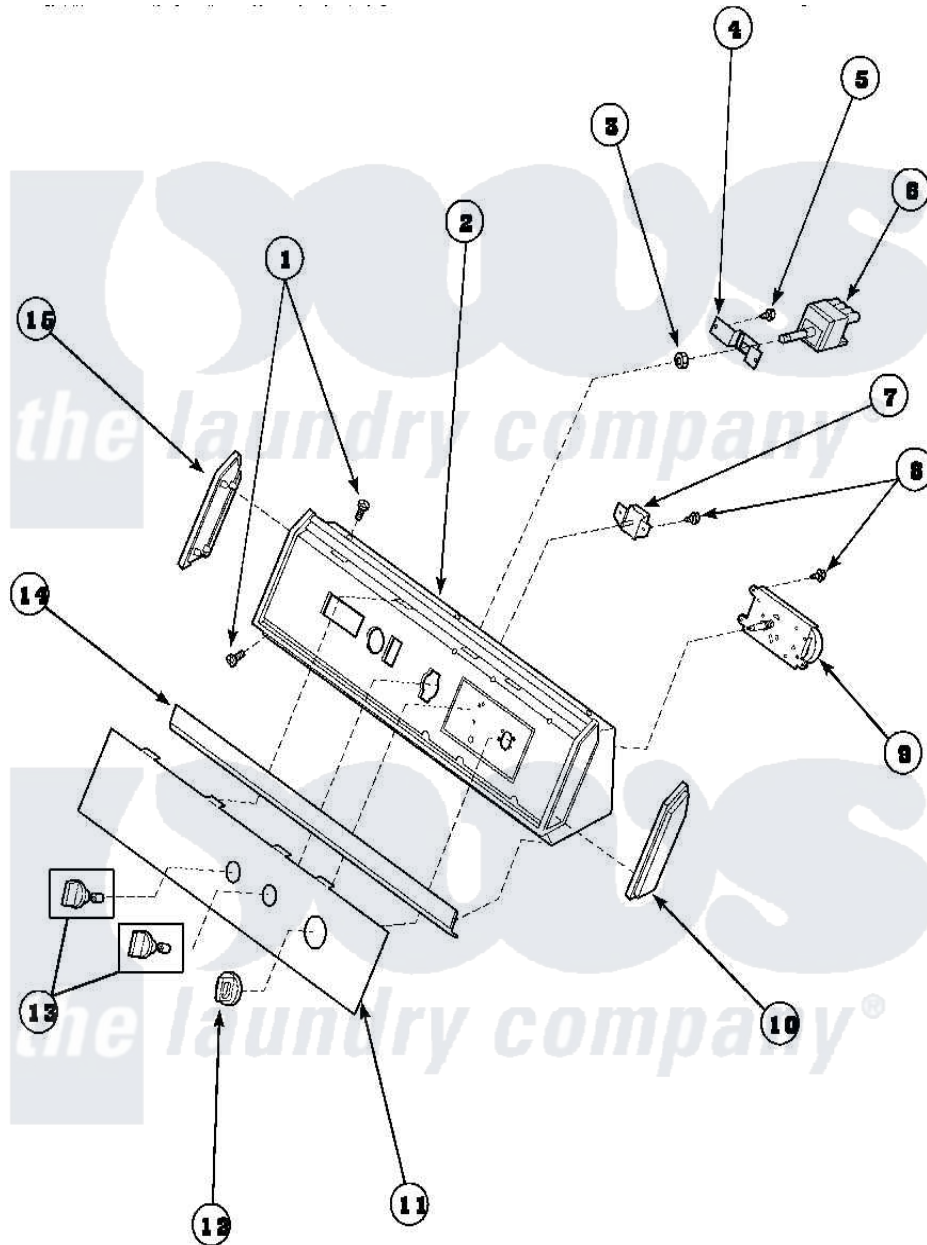

**Amana AGM499W2 (BOM: PAGM499W2) 06 - GRAPHIC PANEL,  
CONTROL HOOD AND CONTROLS**

Amana Residential Amana AGM499W2 (BOM: PAGM499W2) Dryer Parts Parts Diagram 06 - GRAPHIC PANEL,  
CONTROL HOOD AND CONTROLS  
Click on the part number to view part

Item	Original Part Number	Replaced By	Status	Part Description
1	32993		Not Available	SCREW, No.8ABX3/4 POZIDRI
"	31752		Not Available	SCREW, No.8ABX3/4 POZIDRI
2	62745	<a href="#">660966</a>		Switch-WL
"	59937		Not Available	ASSY, HOOD MTG
3	57584		Not Available	NUT
4	<a href="#">59704</a>			Bracket, Switch Mount
5	<a href="#">31260</a>			Screw, No.8 X 3/8 Ind H
6	Y61511		Not Available	SWITCH,FABRIC SELECTOR
7	<a href="#">500823</a>			Signal, Rotary
8	501086	<a href="#">90767</a>		Screw, 8A X 3/8 HeX Washer Head Tapping
9	<a href="#">502963</a>			Timer, 3 Cycle
10	<a href="#">31248</a>			Cap, End-RH-Chrome
11	502203		Not Available	PANEL, GRAPHICS GRAY