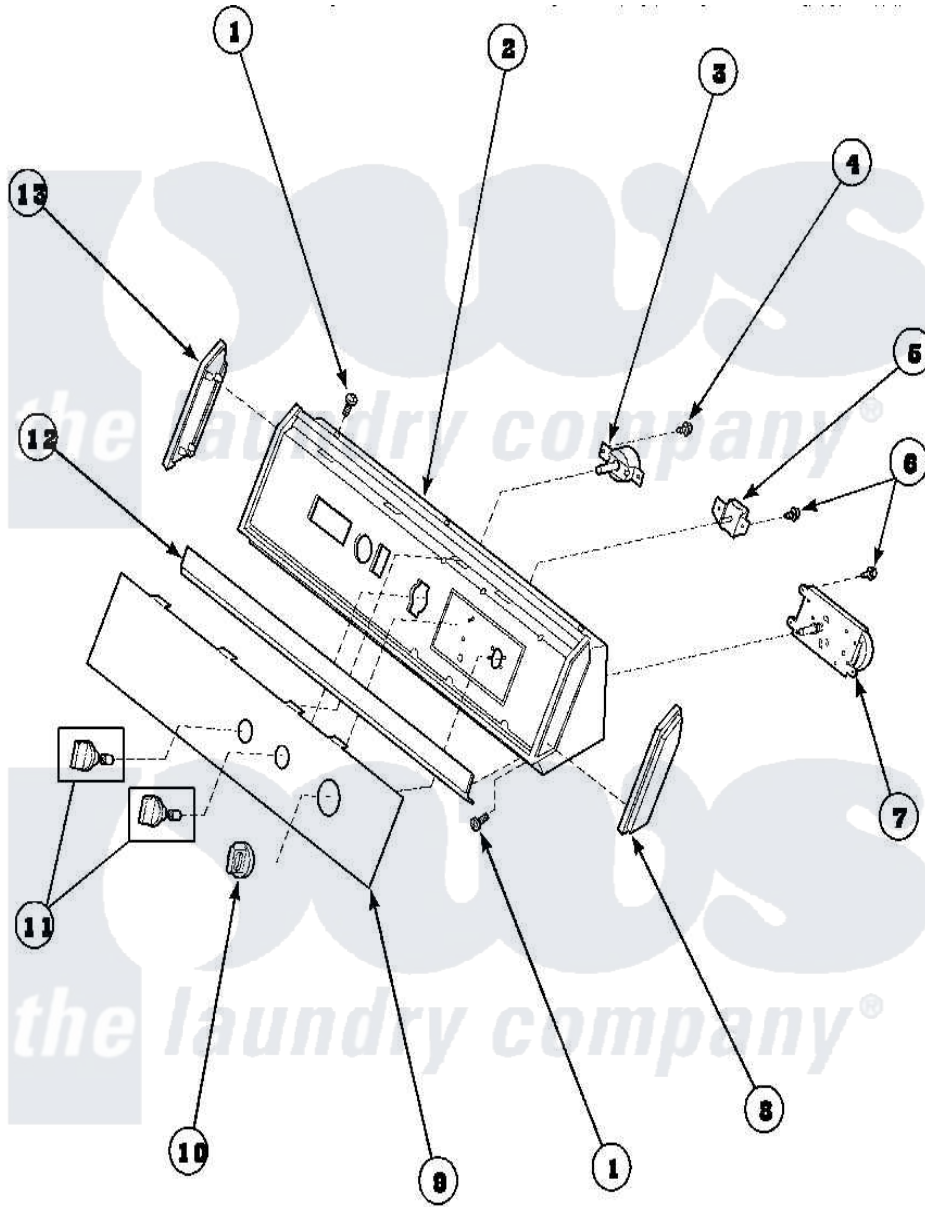

**Amana AGM499W2 (BOM: PAGM499W2) 07 - GRAPHIC PANEL,
CONTROL HOOD AND CONTROLS**

Amana Residential Amana AGM499W2 (BOM: PAGM499W2) Dryer Parts Parts Diagram 07 - GRAPHIC PANEL,
CONTROL HOOD AND CONTROLS
Click on the part number to view part

Item	Original Part Number	Replaced By	Status	Part Description
1	32993		Not Available	SCREW, No.8ABX3/4 POZIDRI
"	31752		Not Available	SCREW, No.8ABX3/4 POZIDRI
2	62745	660966		Switch-WL
"	59937		Not Available	ASSY, HOOD MTG
3	62173			Switch, Temperature Select
4	31260			Screw, No.8 X 3/8 Ind H
5	500823			Signal, Rotary
6	501086	90767		Screw, 8A X 3/8 HeX Washer Head Tapping
7	502967	502967P		Timer 5 Cycle Package
8	31248			Cap, End-RH-Chrome
9	502200	154089501		Control Electrical
"	502445		Not Available	PANEL, GRAPHICS WHITE
10	62234		Not Available	ASSY, TIMER KNOB & SKIRT

10	62204	Not Available	WHITE
"	62176	Not Available	ASSY,TIMER KNOB & SKIR
11	33610		Assembly, Knob-Rotary-Black
"	33688	36701W	Knob
12	61849R	Not Available	TRIM, CONT PNL TOP
13	31249	Not Available	CAP,END-L.H.-CHROME