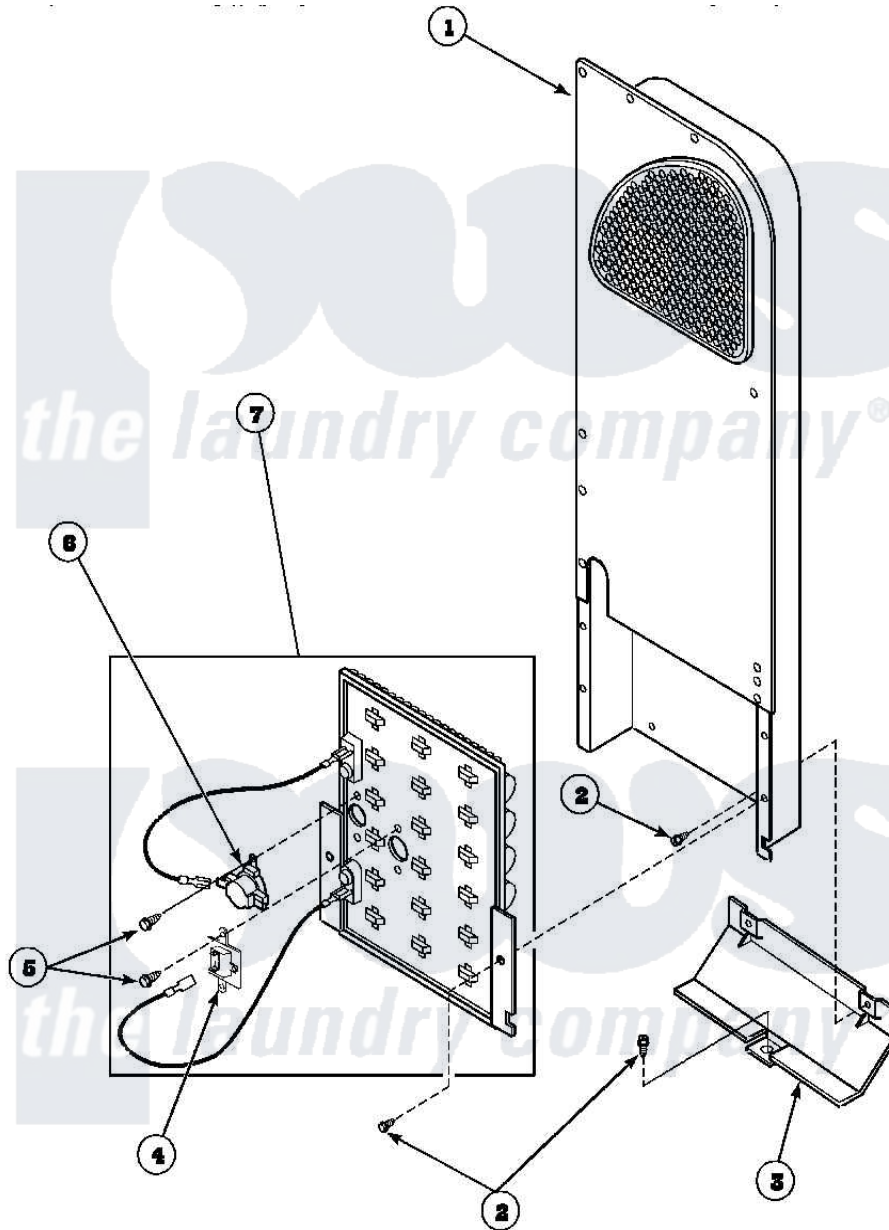

**Amana AGM499W2 (BOM: PAGM499W2) 08 - HEATER BOX ASSY
ORIGINALLY ON ELEC DRYER**

Amana Residential Amana AGM499W2 (BOM: PAGM499W2) Dryer Parts Parts Diagram 08 - HEATER BOX ASSY ORIGINALLY ON ELEC DRYER
Click on the part number to view part

Item	Original Part Number	Replaced By	Status	Part Description
1	500179P	503605		Assembly, Heater Duct
2	501668	503688		Screw, 10B-16 X .34 I
3	60952		Not Available	SHIELD,HEAT DUCT
4	62600	40113801		Fuse, Thermal
5	23222	3177991		Screw
6	Y62641	W10116735		Thermistor-Fix
7	61928			Heater Assembly 208V
"	61927			Heater Assembly