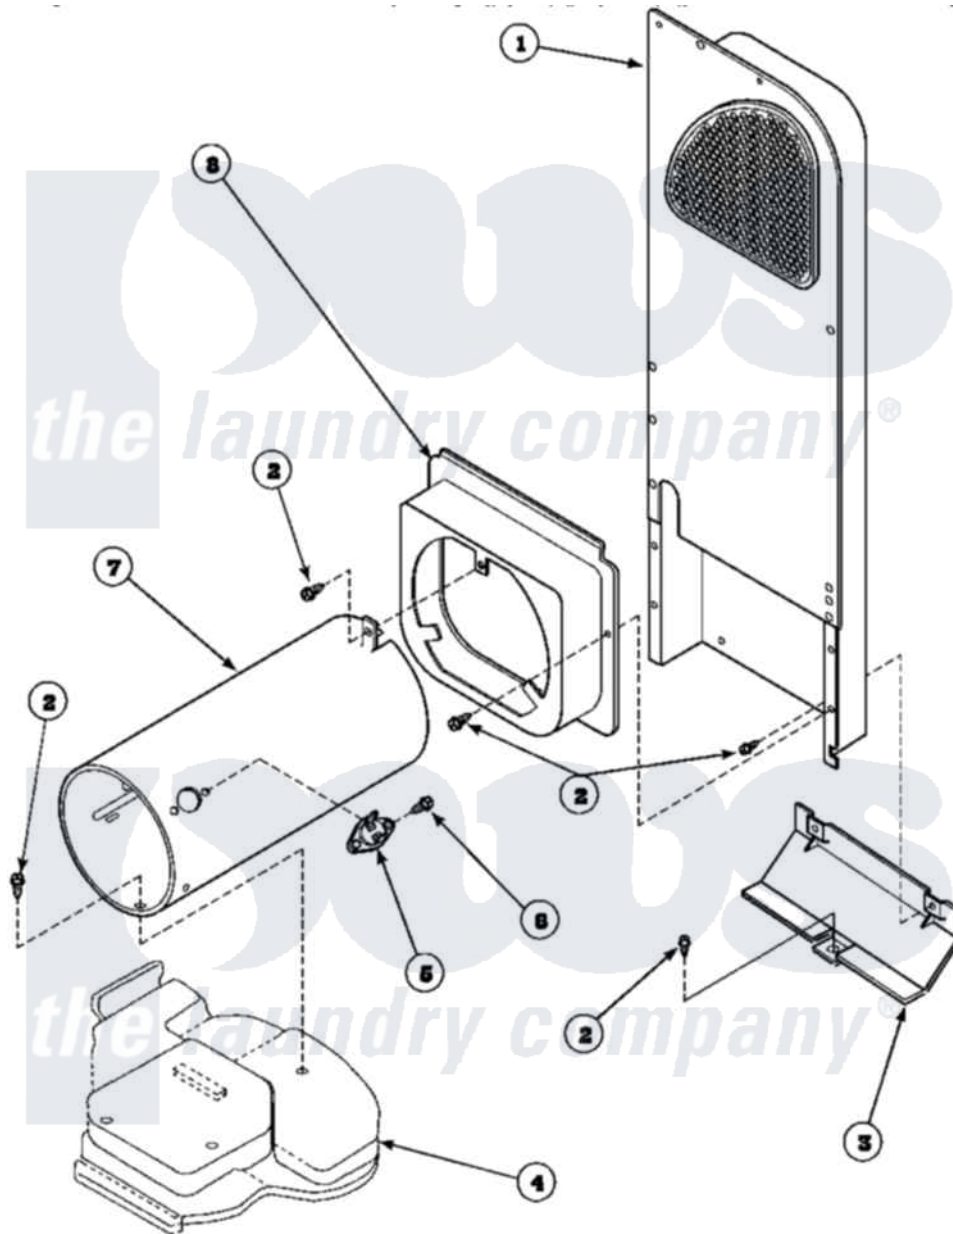

**Amana AGM499W2 (BOM: PAGM499W2) 09 - HEATER BOX ASSY
ORIGINALLY ON GAS DRYER**

Amana Residential Amana AGM499W2 (BOM: PAGM499W2) Dryer Parts Parts Diagram 09 - HEATER BOX ASSY ORIGINALLY ON GAS DRYER
Click on the part number to view part

Item	Original Part Number	Replaced By	Status	Part Description
1	500179P	503605		Assembly, Heater Duct
2	501668	503688		Screw, 10B-16 X .34 I
3	60952		Not Available	SHIELD,HEAT DUCT
4	500070			Base, Dryer
5	Y61886			Thermostat, Limit-Blk
6	51782		Not Available	SCREW, 6B-20X5/16
7	61974		Not Available	BURNER HOUSING
8	500122	510101		Shroud Heat Duct