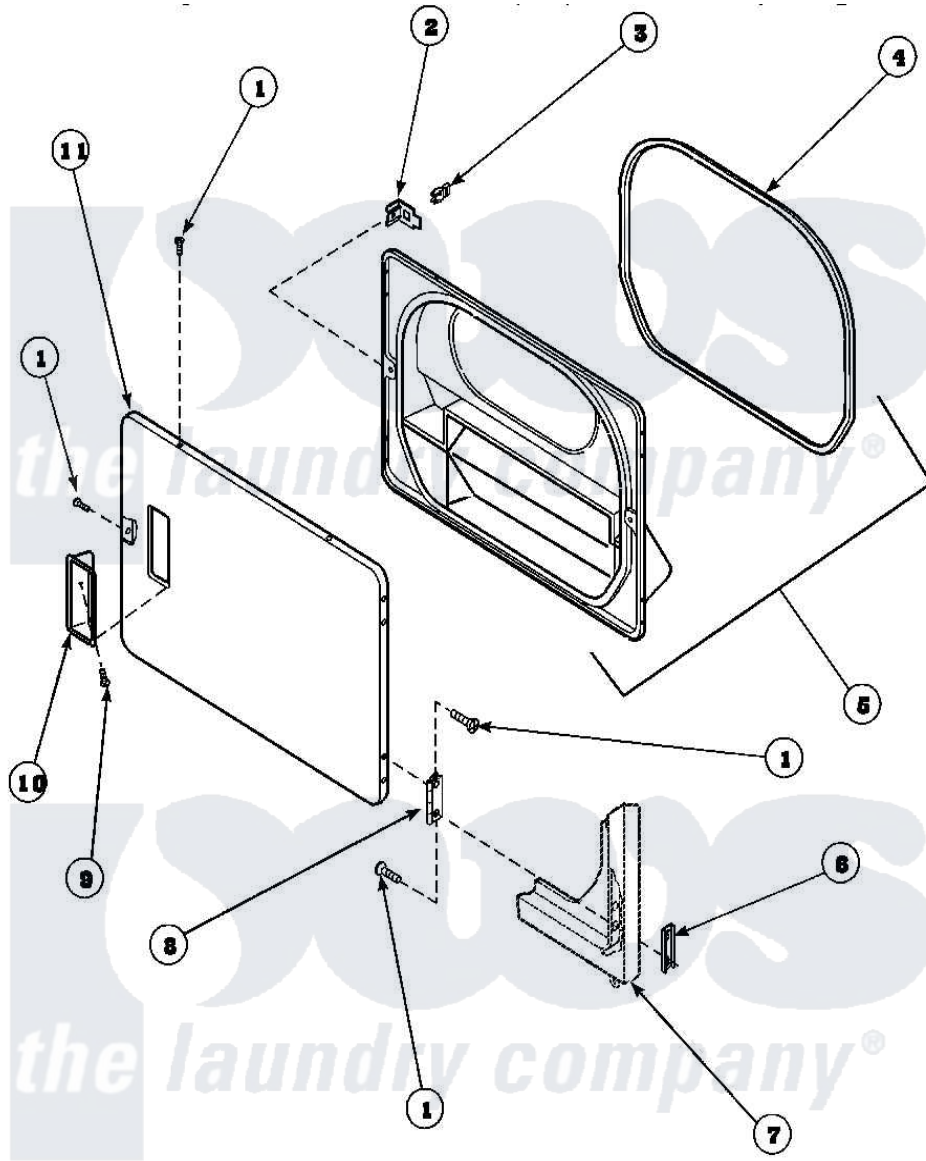

# Amana AGM499W2 (BOM: PAGM499W2) 11 - LOADING DOOR

Amana [Residential Amana AGM499W2 \(BOM: PAGM499W2\) Dryer Parts](#) Parts Diagram 11 - LOADING DOOR  
 Click on the part number to view part

Item	Original Part Number	Replaced By	Status	Part Description
1	<a href="#">500226</a>			Screw, 8b-16 x 5/8 Tap
2	500223	<a href="#">40116201</a>		Bracket, Door Strike
3	500039	<a href="#">510181</a>		Strike Doormetal
4	500200		Not Available	SEAL,DOOR
5	500199		Not Available	ASSY,LINER & SEAL
6	<a href="#">500236</a>			Clip, Door Hinge Mount
7	500033		Not Available	FRONT PANEL
8	500041	<a href="#">Y503676</a>		Hinge, Door And Top
9	500297	<a href="#">8281236</a>		Screw
10	500042		Not Available	DOOR PULL
11	<a href="#">500040</a>			Outer Door Panel
NI	500035		Not Available	COMPLETE LOADING DOOR ASSEMBLY