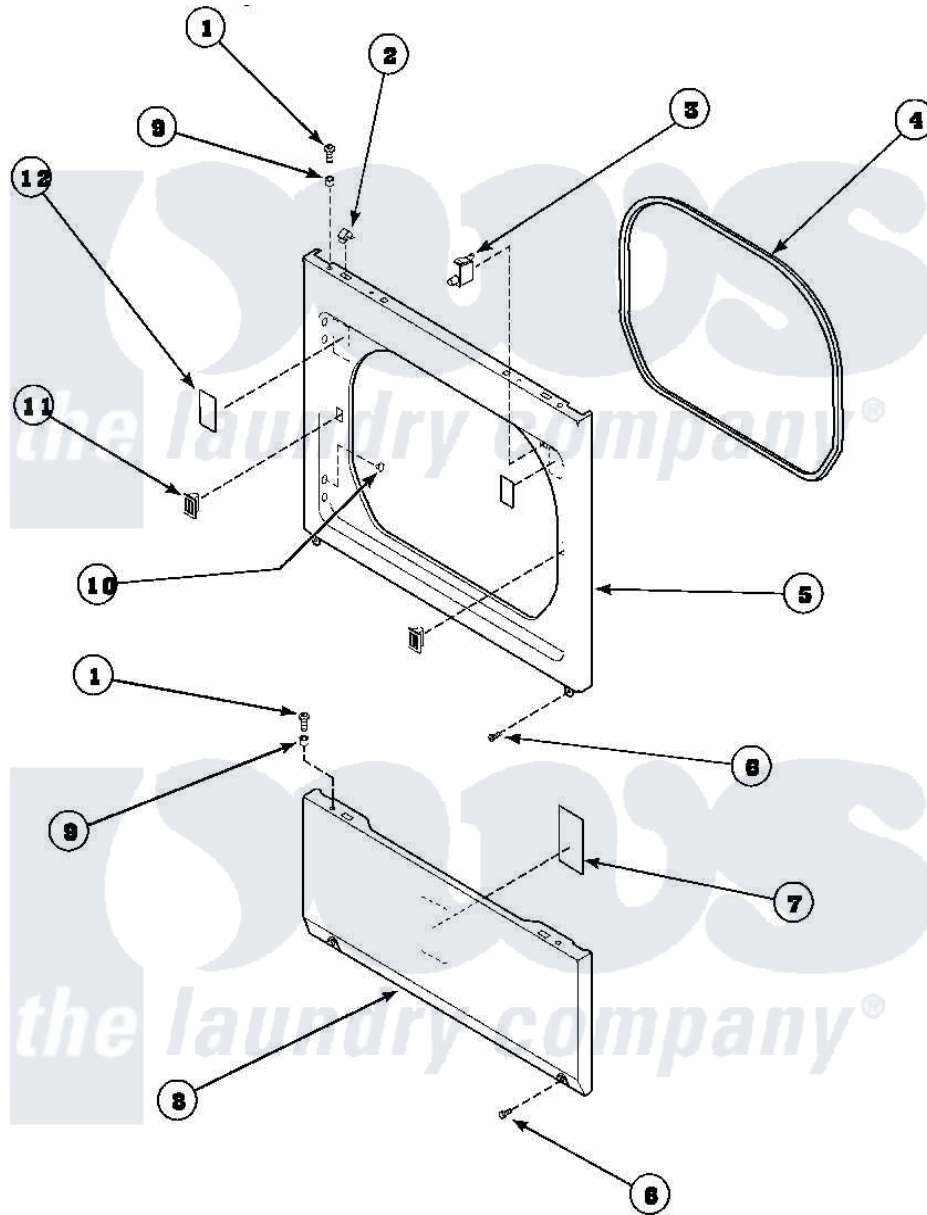

Amana AGM499W2 (BOM: PAGM499W2) 12 - LOWER ACCESS PANEL, FRONT PANEL AND SEAL

Amana [Residential Amana AGM499W2 \(BOM: PAGM499W2\) Dryer Parts](#) Parts Diagram 12 - LOWER ACCESS PANEL, FRONT PANEL AND SEAL
 Click on the part number to view part

Item	Original Part Number	Replaced By	Status	Part Description
1	32671	Y014874		Screw, Idler Arm And Sleeve
2	28835	22001650		Fastener, Spring
3	Y62872	W10169313		Switch-Dor
4	500034			Seal, Front Panel
5	500033		Not Available	FRONT PANEL
6	33562	27001200		Screw
7	500670		Not Available	STICKER NG OR MIXED GA
8	500044		Not Available	LOWER ACCESS PANEL
9	56079	505187		Locator, Panel
10	500227	505295		Screw, No.8ab-16 x 3/4 PH
11	54660	LA-1003		Door Catch Kit
12	500281		Not Available	STICKER