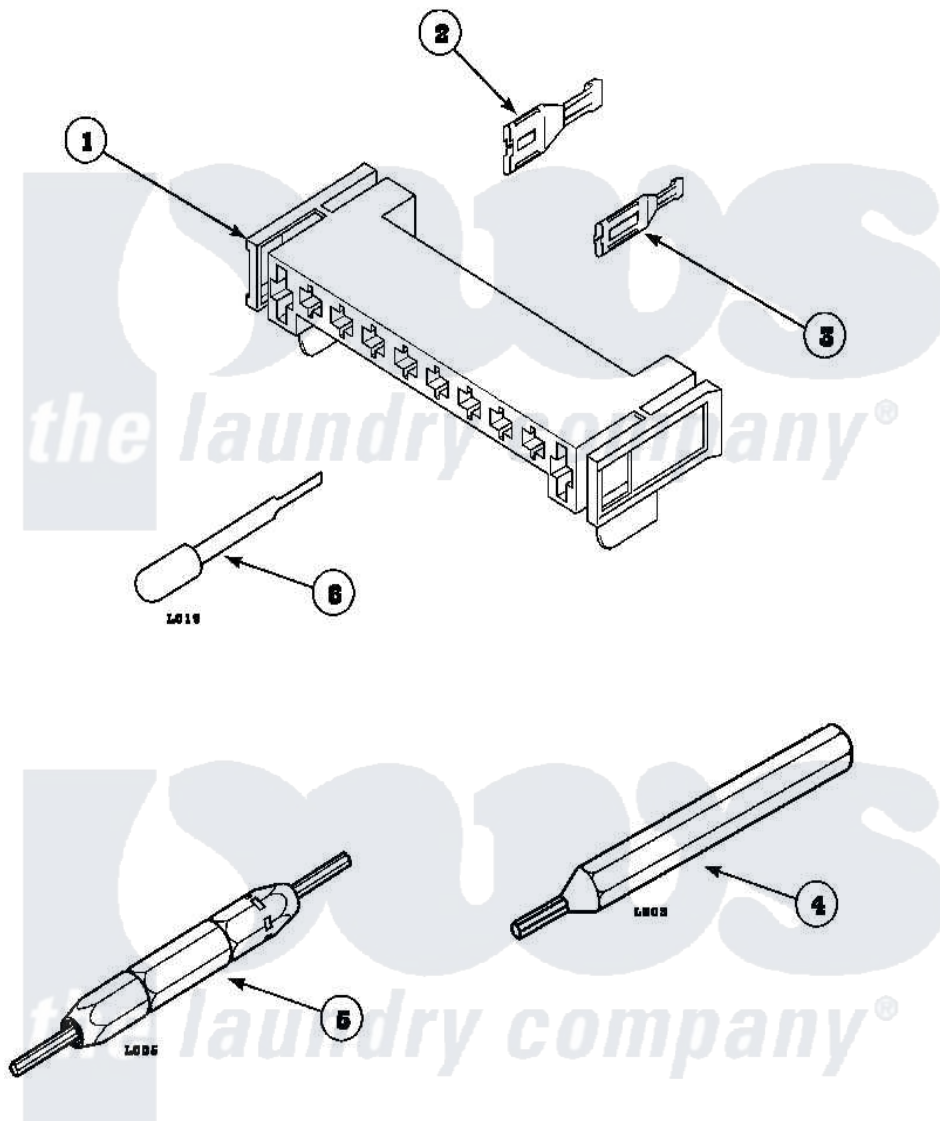

**Amana AGM499W2 (BOM: PAGM499W2) 13 - MOTOR CONNECTION
BLOCK, TERMINALS TOOLS**

Amana Residential Amana AGM499W2 (BOM: PAGM499W2) Dryer Parts Parts Diagram 13 - MOTOR CONNECTION
BLOCK, TERMINALS TOOLS
Click on the part number to view part

Item	Original Part Number	Replaced By	Status	Part Description
1	00255		Not Available	(1/4 INCH-FOR (1) 12 GAUGE WIR
"	500338			Housing-10 Position
2	00225		Not Available	SPADE TERMINAL
"	Y00256			Spade Terminal Or
3	Y00188			Molex Terminal
4	128P4		Not Available	(FOR USE ON GAS DRYER TERMINAL
5	190P4			Terminal Extractor Tool
6	283P4			Terminal Extractor Tool