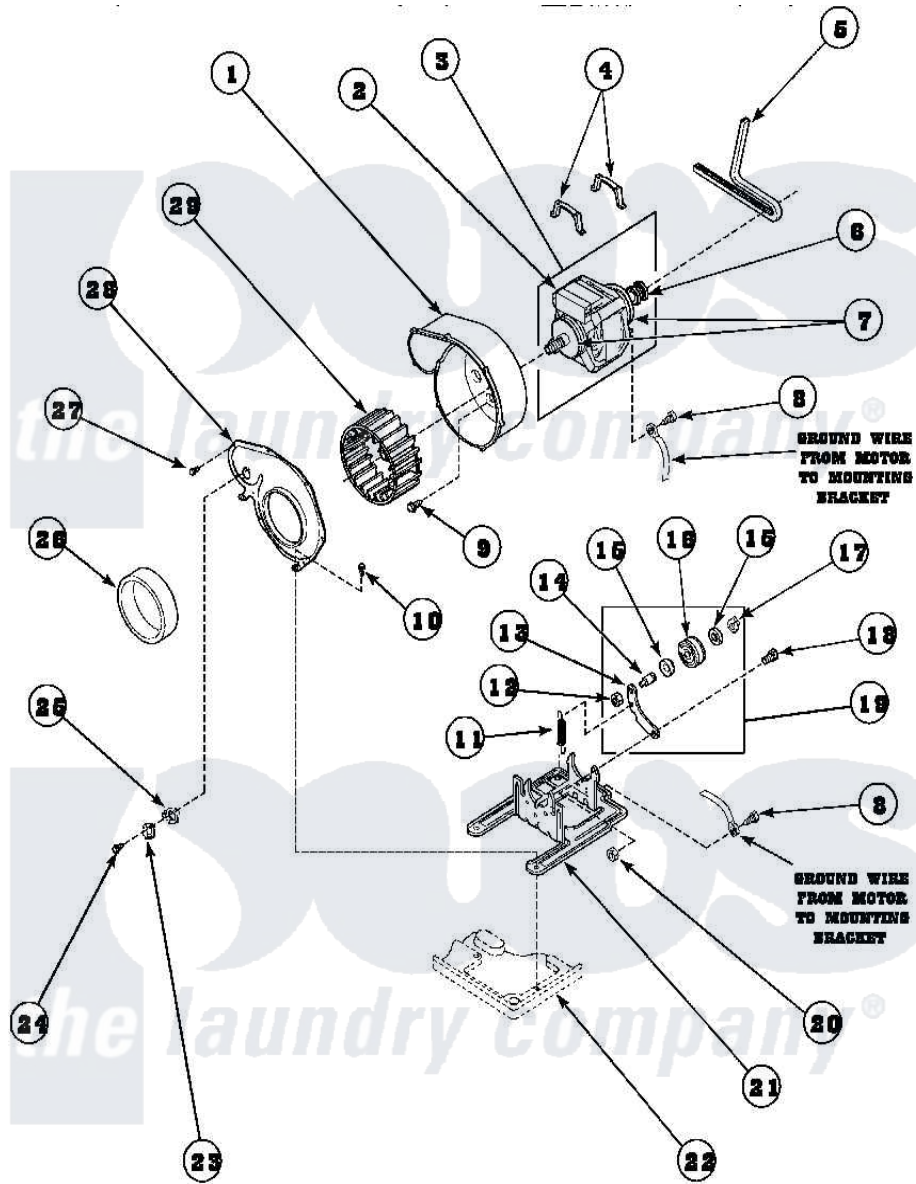

Amana AGM499W2 (BOM: PAGM499W2) 14 - MOTOR, EXHAUST FAN AND BELT

Amana Residential Amana AGM499W2 (BOM: PAGM499W2) Dryer Parts Parts Diagram 14 - MOTOR, EXHAUST FAN AND BELT

Click on the part number to view part

Item	Original Part Number	Replaced By	Status	Part Description
1	56020			Housing, Blower
2	501218		Not Available	MOTOR SWITCH (DOES NOT INCLUDE THERMAL PROT
3	501211	2200376		Motor
4	Y58047	660658		Clamp, Motor Mounting 343481 685441
5	59174	40111201		Belt, Cylinder
6	500011			Pulley, Motor
7	590P3			Motor Hub Ring Kit
8	20530			Screw, 10-24 x 3/8 Hex
9	501668	503688		Screw, 10B-16 X .34 I
10	33562	27001200		Screw
11	56076			Spring, Idler
12	56156	358160		Nut
13	500910	37001144		Assembly- Idler

14	56461		Shaft
15	52549		Washer, 501 ID X3/4 Odx
16	Y54414		Assembly, Wheel And Bearing
17	23748		Ring, Retaining
18	500824		Screw, 1/4-20 Unc Hex
19	500269	37001287	Assembly, Idler Lever/Shaft/Pulley
20	52566	27001225	Nut, Jam Mid Lock 1/4-20
21	500822	503613	Mount, Motor
22	500070		Base, Dryer
23	Y61372		Thermostat
"	503551		Thermostat, Cycling
"	56410		Thermostat
24	23222	3177991	Screw
"	Y33561	489464	Screw
25	61401	61623	Thermostat, Heater-BR
26	500313		Seal, Blower Housing
27	31260		Screw, No.8 X 3/8 Ind H
28	500078	511969P	Kit Blower Housing And Cover
29	56000	510139P	Assembly Blower Fan Package