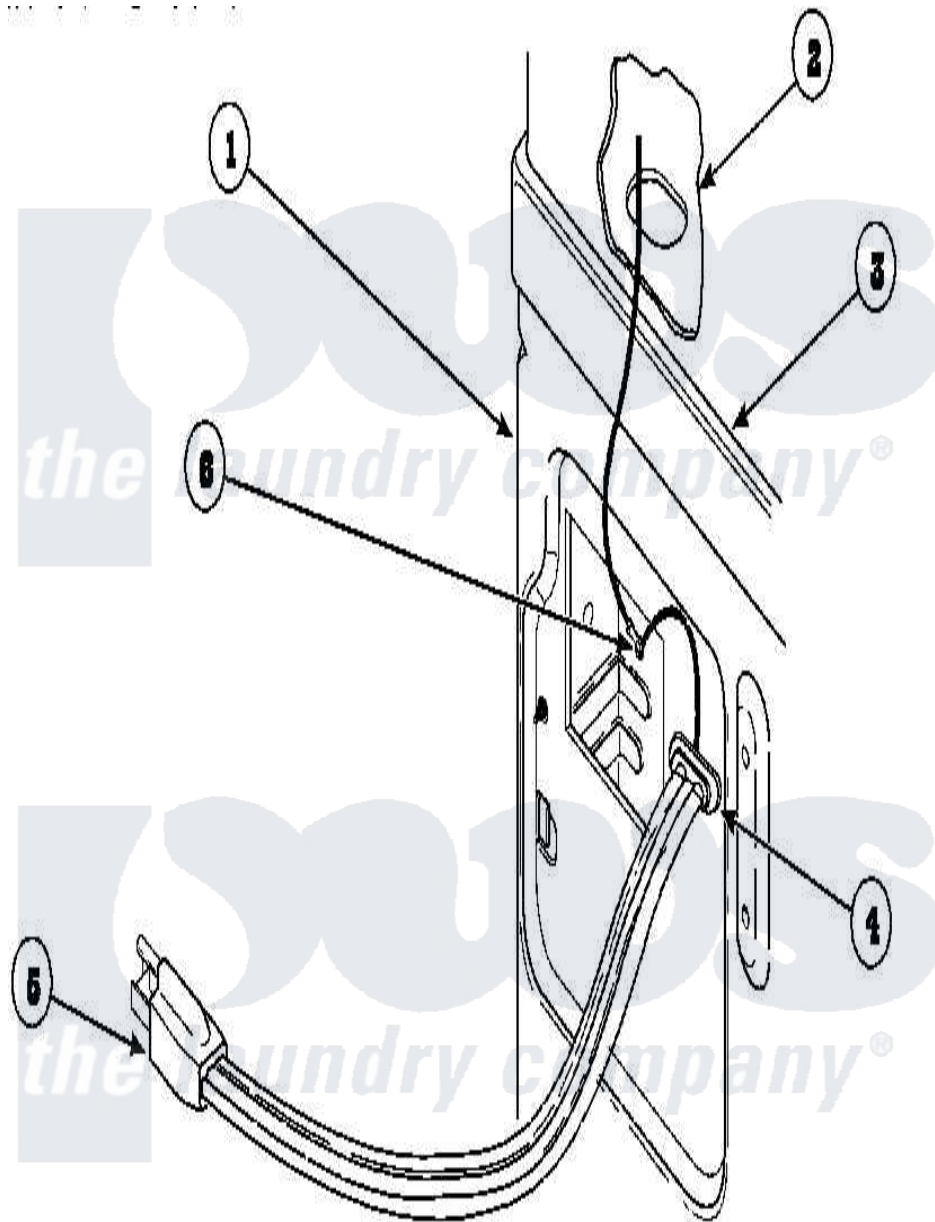

Amana AGM499W2 (BOM: PAGM499W2) 15 - POWER CORDS

Amana [Residential Amana AGM499W2 \(BOM: PAGM499W2\) Dryer Parts](#) Parts Diagram 15 - POWER CORDS
 Click on the part number to view part

Item	Original Part Number	Replaced By	Status	Part Description
1	500001P		Not Available	(ADD LETTER BEFORE "P" IN PART
2	500343		Not Available	PANEL, BACK(HOME HOOD)
3	500085P		Not Available	(ADD LETTER L-L, W-W TO PART N
4	21903	211881		Grommet, Cord Part Not Used-Gas Models Only
5	Y56222	27001142		Cord, Power
6	501668	503688		Screw, 10B-16 X .34 I
"	20530			Screw, 10-24 x 3/8 Hex