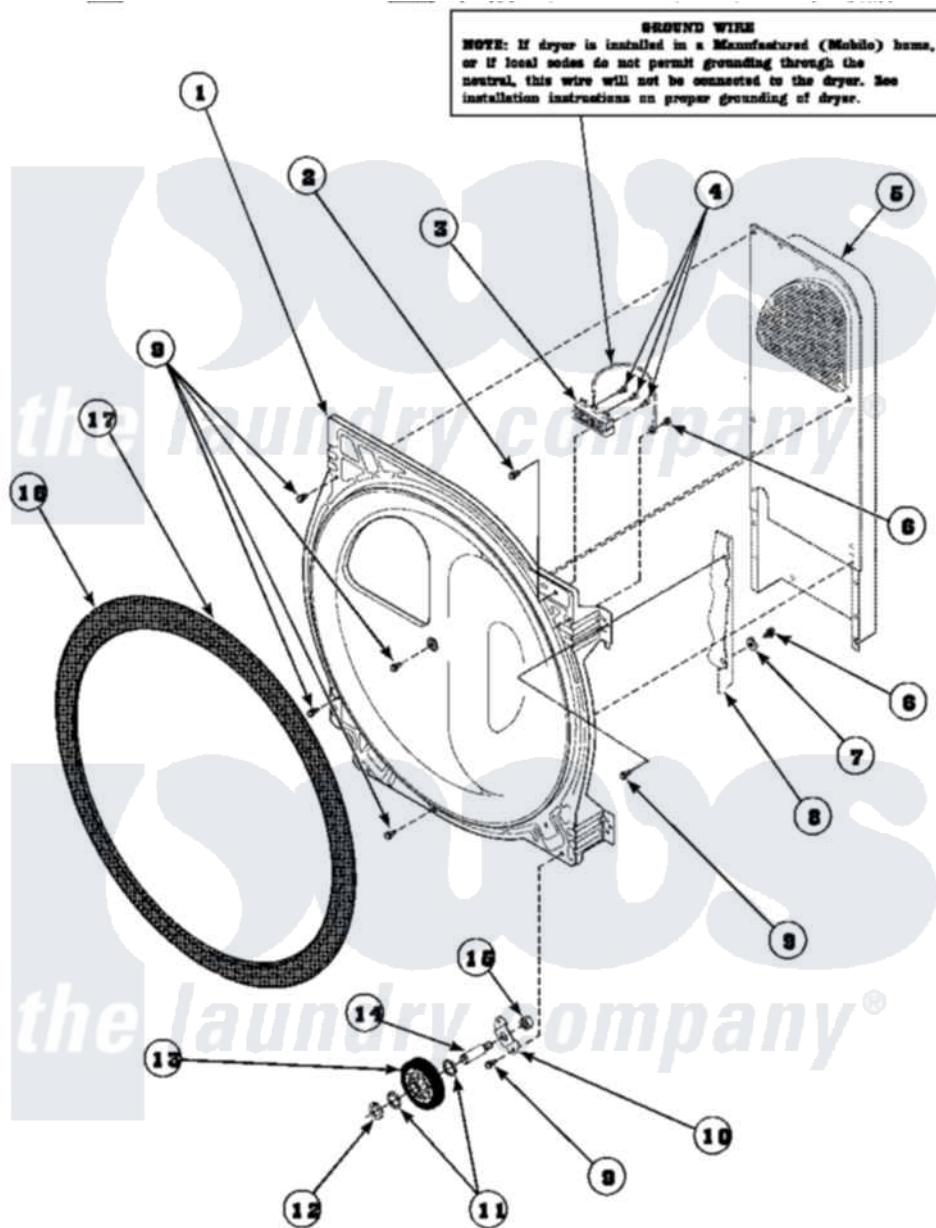

Amana AGM499W2 (BOM: PAGM499W2) 16 - REAR BLKHD/FELT SEAL/CYL ROLLER & TERM

Amana Residential Amana AGM499W2 (BOM: PAGM499W2) Dryer Parts Parts Diagram 16 - REAR BLKHD/FELT SEAL/CYL ROLLER & TERM
 Click on the part number to view part

Item	Original Part Number	Replaced By	Status	Part Description
1	5002614W		Not Available	REAR BULKHEAD
2	501285			Screw, No.12 X 9/16-Pla
3	61923P	61923		Block, Terminal
4	Y61199	3400094		Screw, 10-32 X 3/8
5	500179P	503605		Assembly, Heater Duct
6	20530			Screw, 10-24 x 3/8 Hex
7	51474		Not Available	WASHER, 13/64IDX1/2ODX.
8	500001P		Not Available	(ADD LETTER BEFORE "P" IN PART
9	501668	503688		Screw, 10B-16 X .34 I
10	500062	40113601		Assembly, Roller Brkt
11	52549			Washer, 501 ID X3/4 Odx
12	23748			Ring, Retaining
13	500214P	37001042		Assembly, Cylinder Roller
14	56461			Shaft

15	56156	358160	Nut
16	501801	37001132	Seal, Cylinder
17	22506P	511637P	Adh Dow 737 Clr 3 Oz Tube