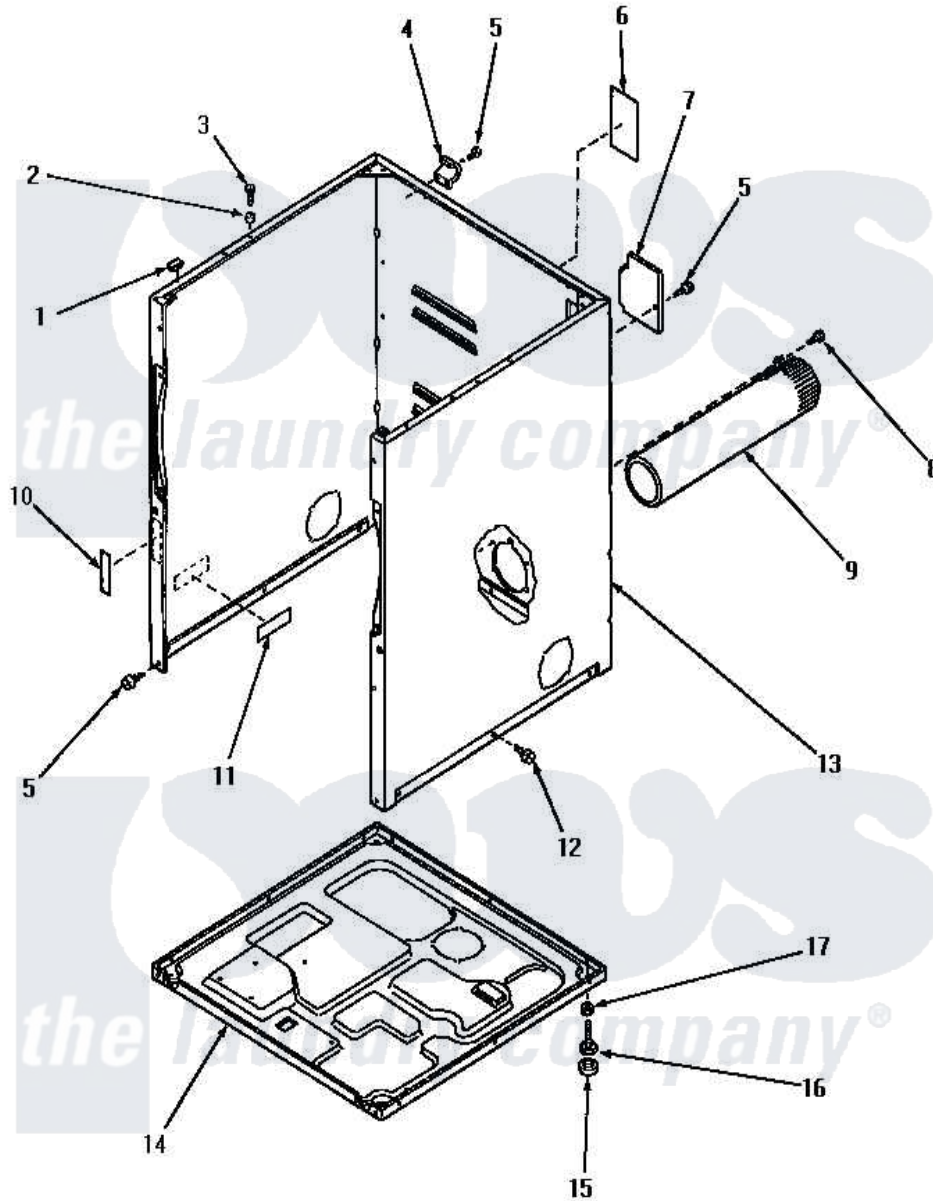

# Amana AGM639 02 - CABINET, EXHAUST DUCT AND BASE

Amana [Residential Amana AGM639 Dryer Parts](#) Parts Diagram 02 - CABINET, EXHAUST DUCT AND BASE  
 Click on the part number to view part

Item	Original Part Number	Replaced By	Status	Part Description
1	<a href="#">Y56128</a>			Pad, Bumper
2	56079	<a href="#">505187</a>		Locator, Panel
3	32671	<a href="#">Y014874</a>		Screw, Idler Arm And Sleeve
4	60826		Not Available	HINGE, TOP
5	25723	<a href="#">27001200</a>		Screw
6	56427		Not Available	STICKER
7	<a href="#">60821</a>			Access Cover
8	56392		Not Available	SCREW,8-18 X 3/8 TAPPI
9	56118		Not Available	ASSY, EXHAUST DUCT
10	24903		Not Available	STICKER,DISCONNECT POW
11	61294		Not Available	(ELECTRIC MODELS)
12	58624	<a href="#">58-624</a>		Ts8624 Commercial Element
13	<a href="#">60813LP</a>			Xxxassy, Dryer Cabinet
"	60813WP		Not Available	xxxASSY, DRYER CABINET
"	60813HP		Not Available	ASSY, DRYER CABINET
14	<a href="#">60811</a>			Assembly, Base-Complete

15 70282

[Y314137](#)

Foot, Rubber

16 Y52696

[Y305086](#)

Adjustable Leg And Nut

17 20274

[62739](#)

Nut, Lock