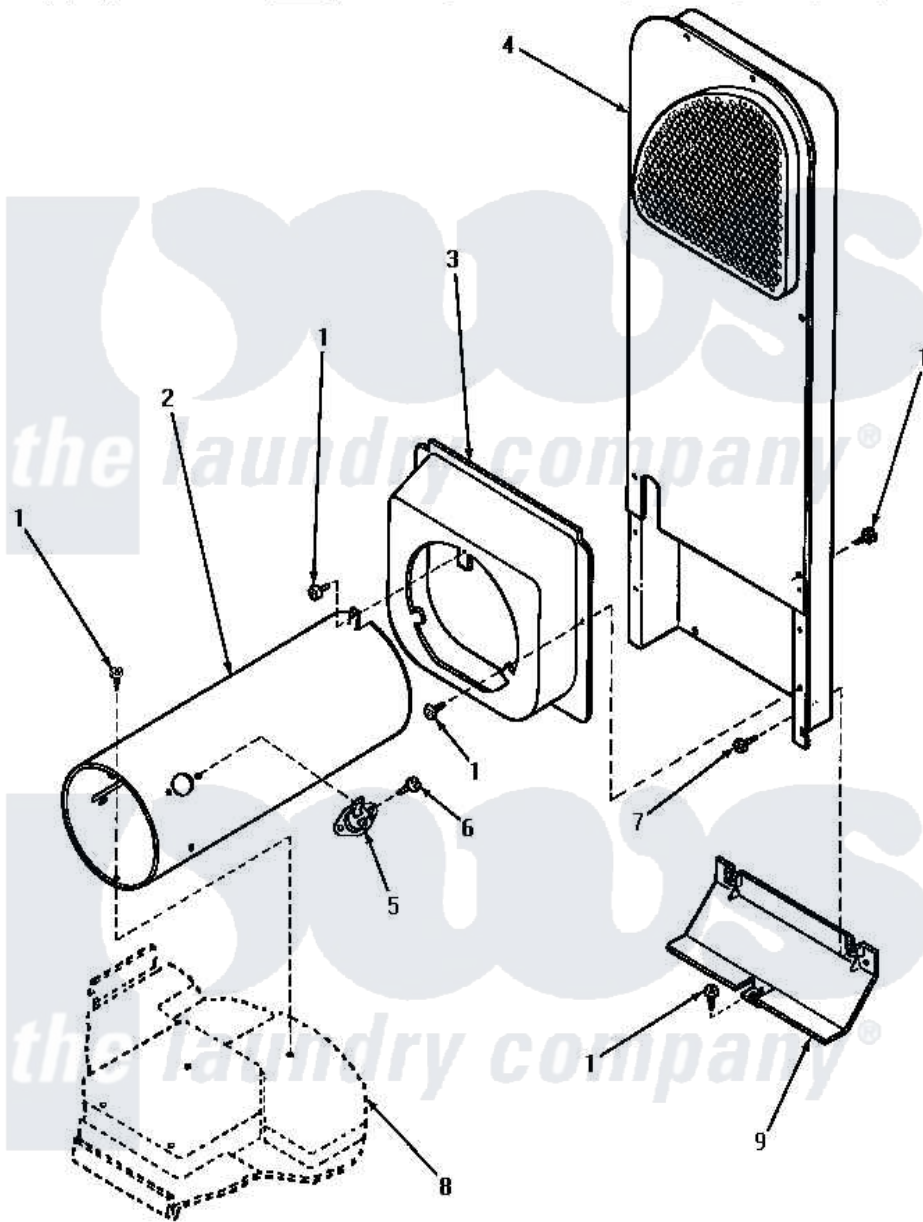

Amana AGM639 07 - HEATER BOX

Amana [Residential Amana AGM639 Dryer Parts](#) Parts Diagram 07 - HEATER BOX
 Click on the part number to view part

Item	Original Part Number	Replaced By	Status	Part Description
1	56264	27001200		Screw
2	61974		Not Available	BURNER HOUSING
3	Y60948	510101		Shroud Heat Duct
4	61161P	503605		Assembly, Heater Duct
5	489P3			Limit Thermostat
6	51782		Not Available	SCREW, 6B-20X5/16
7	51780	3390631		Screw, 10-16 X 3/8
8	Y00000000		Not Available	SEE NOTE BASE -- (SEE PAGE 10, KEY 14)
9	60952		Not Available	SHIELD,HEAT DUCT