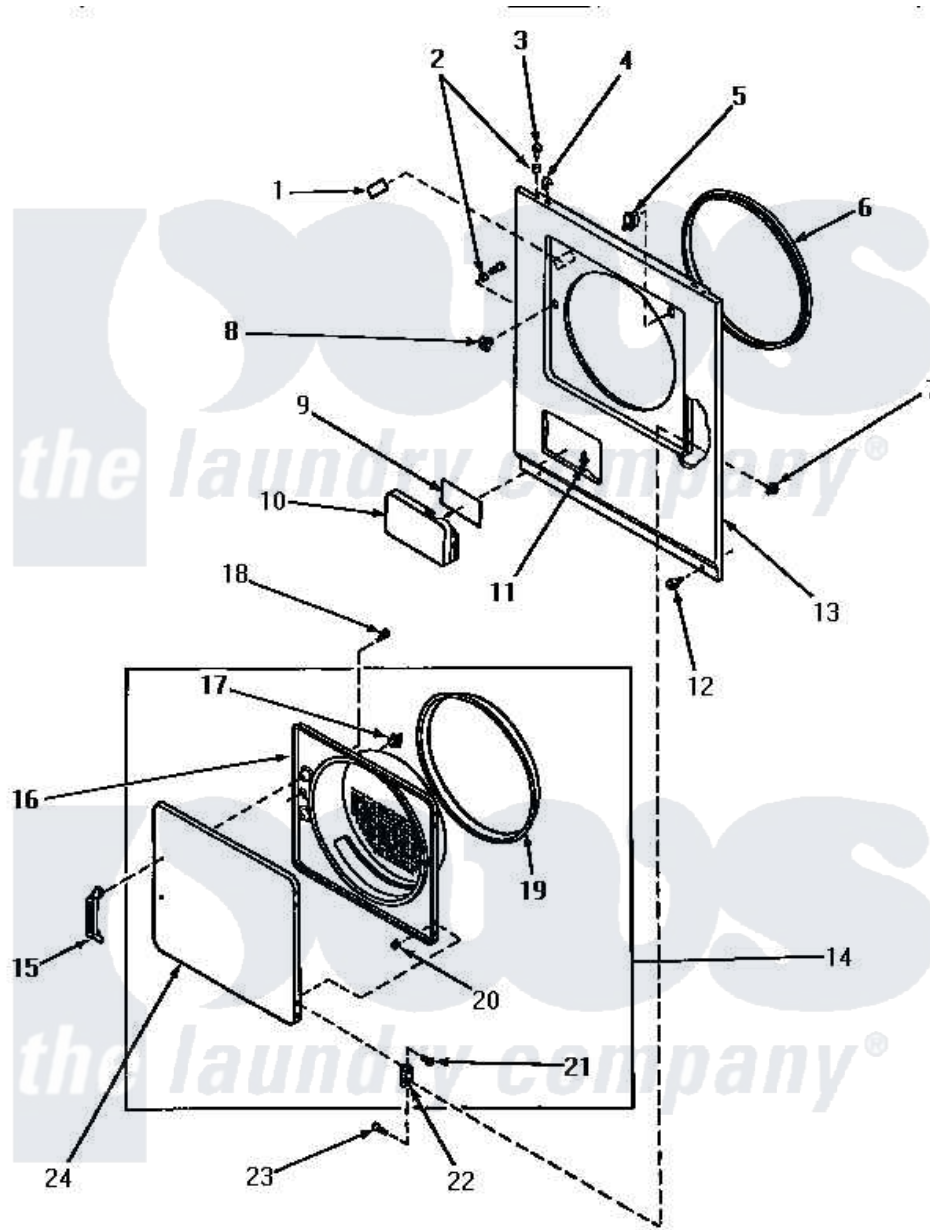

Amana AGM639 08 - LOADING DOOR, FRONT PANEL AND SEALS

Amana Residential Amana AGM639 Dryer Parts Parts Diagram 08 - LOADING DOOR, FRONT PANEL AND SEALS
 Click on the part number to view part

Item	Original Part Number	Replaced By	Status	Part Description
1	58854			Repl By 500281
2	56079	505187		Locator, Panel
3	32671	Y014874		Screw, Idler Arm And Sleeve
4	28835	22001650		Fastener, Spring
5	56052	W10169313		Switch-Dor
6	Y61380			Seal, Front Panel
7	51236	488130		Nut
8	54660	LA-1003		Door Catch Kit
9	56427		Not Available	STICKER
10	60795L		Not Available	DOOR,ACCESS
"	60795W			Door, Access
"	60795H		Not Available	DOOR,ACCESS
11	56534			Barrel, Support
12	58637	27001200		Screw
13	62421H		Not Available	PANEL,FRONT-GAS
"	62421W		Not Available	PANEL, FRONT

"	62421L		Not Available	PANEL, FRONT
14	62151W		Not Available	ASSY,DOOR
"	62151H		Not Available	ASSY,DOOR
"	62151L		Not Available	ASSY,DOOR
15	54068P	61925		Pull Door Commercial Black
16	62152L	62152P		Liner
"	62152H		Not Available	INNER DOOR PANEL, HARVEST GOLD
"	62152W		Not Available	LINER,DOOR
17	54661	LA-1003		Door Catch Kit
18	52150	489464		Screw
19	61379	61379P		Door Seal
20	23407			Nut, Speed-8A Tinn C15
21	52864	500226		Screw, 8b-16 x 5/8 Tap
22	56045P	56045		Hinge
23	22649			Screw, 8-32 X 13/32 FI
24	62153L		Not Available	DOOR
"	62153H			Door
"	62153W		Not Available	PANEL OUTER DOOR