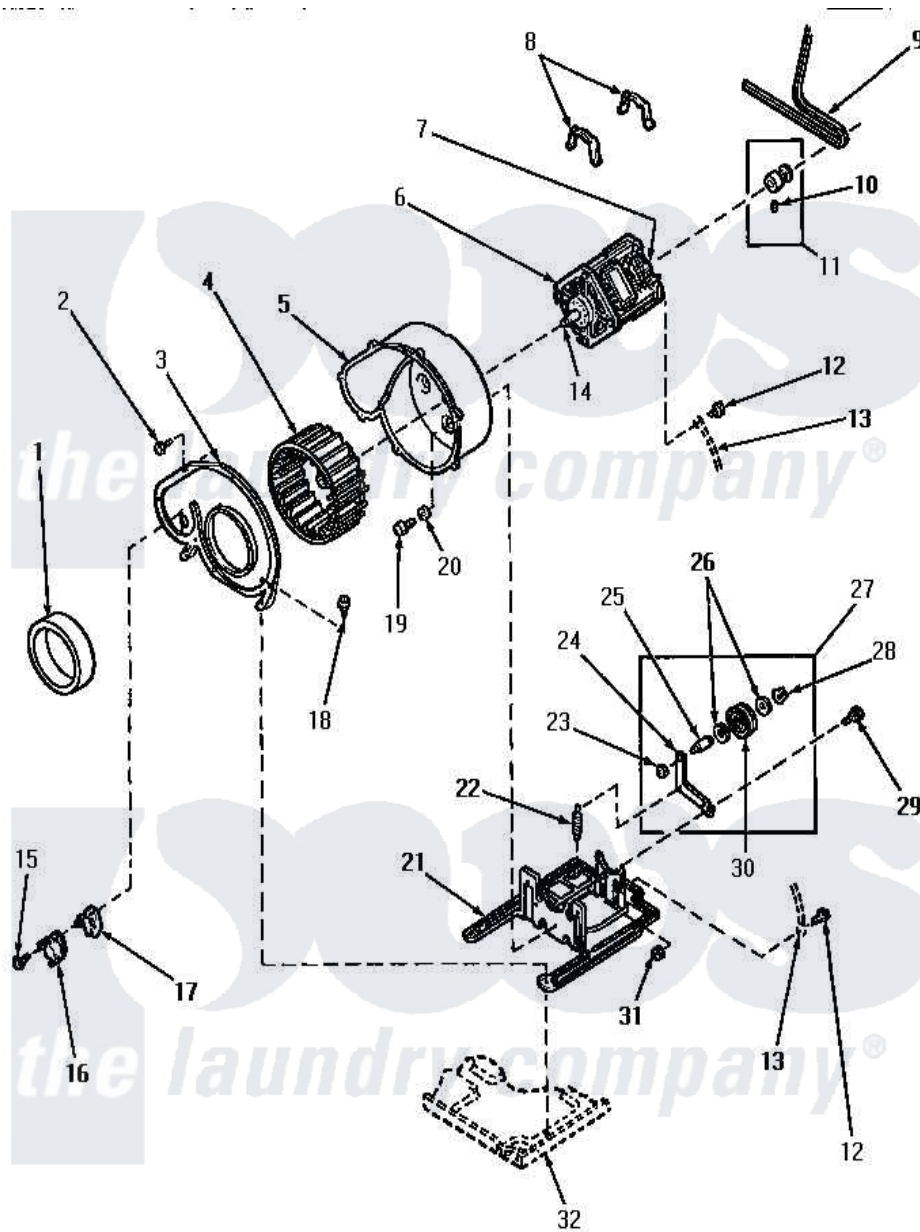

Amana AGM639 09 - MOTOR, EXHAUST FAN AND BELT

Amana Residential Amana AGM639 Dryer Parts Parts Diagram 09 - MOTOR, EXHAUST FAN AND BELT
 Click on the part number to view part

Item	Original Part Number	Replaced By	Status	Part Description
1	56065		Not Available	SEAL
2	23962	W10116760		Screw
3	60938P		Not Available	COVER,BLOWER HOUSING
4	56000	510139P		Assembly Blower Fan Package
5	56020			Housing, Blower
6	Y58044	915P3		Motor-Drve
7	53249		Not Available	SWITCH
"	53226		Not Available	SWITCH,MOTOR
"	59895		Not Available	MOTOR SWITCH, INTERNAL MOUNTED
8	Y58047	660658		Clamp, Motor Mounting 343481 685441
9	59174	40111201		Belt, Cylinder
10	52906		Not Available	SETSCREW
11	59173		Not Available	MOTOR PULLEY ASSEMBLY
12	23222	3177991		Screw

13	Y00000000		Not Available	SEE NOTE GROUND WIRE, GREEN
14	27604P			Never-Seeze 1 Oz Tube
15	52150	489464		Screw
16	Y61372			Thermostat
17	61401	61623		Thermostat, Heater-BR
18	51780	3390631		Screw, 10-16 X 3/8
19	56264	27001200		Screw
20	20492	M0270504		Washer
21	Y60816	503613		Mount, Motor
22	56076			Spring, Idler
23	56156	358160		Nut
24	56057		Not Available	LEVER, IDLER
25	56461			Shaft
26	52549			Washer, 501 ID X3/4 Odx
27	Y56170	56170P		Assembly- Idle
28	23748			Ring, Retaining
29	56587		Not Available	SCREW, 1/4-20 HEX HD SH
30	Y54414			Assembly, Wheel And Bearing
31	52566	27001225		Nut, Jam Mid Lock 1/4-20
32	Y00000000		Not Available	SEE NOTE BASE -- (SEE PAGE 10, KEY 14)