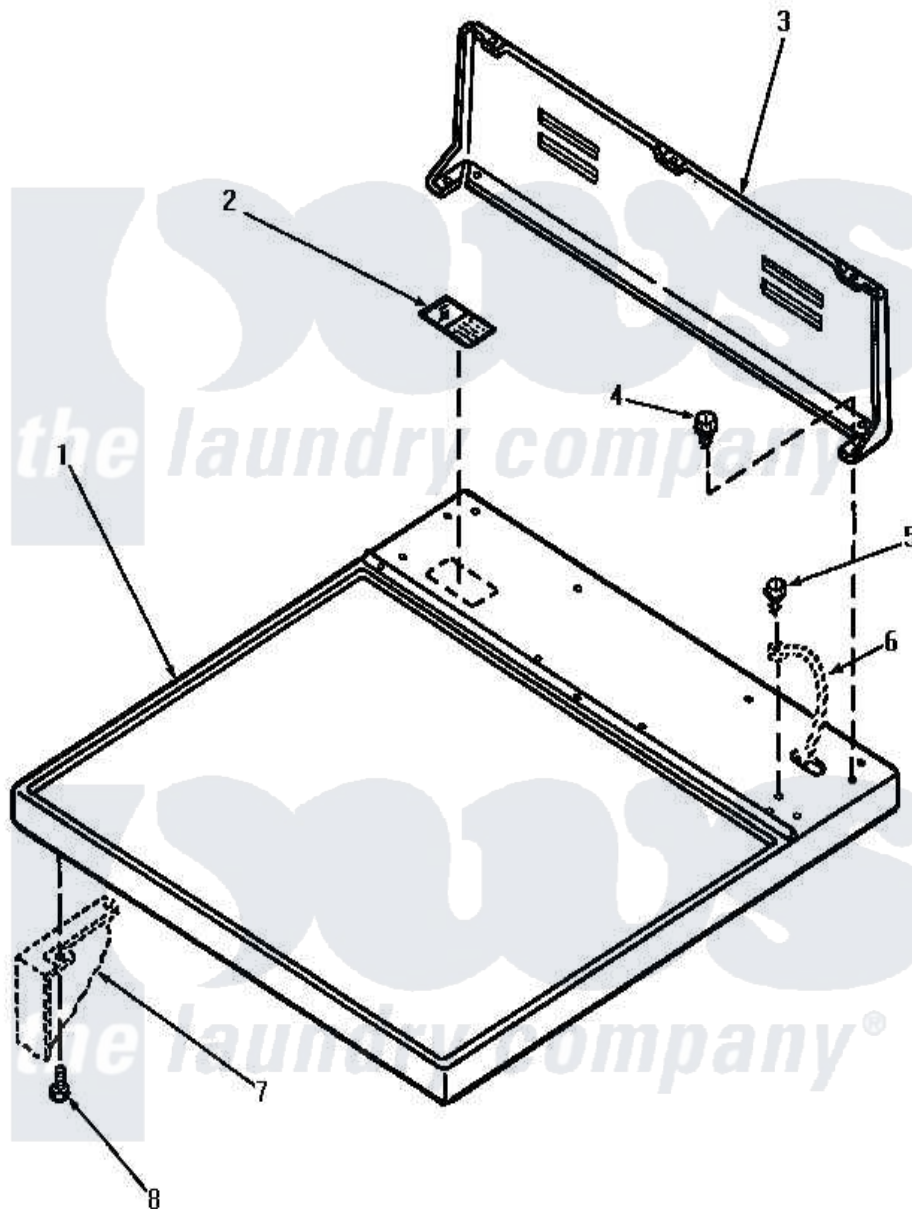

Amana AGM659 01 - CABINET TOP AND CONTROL HOOD REAR PANEL

Amana [Residential Amana AGM659 Dryer Parts](#) Parts Diagram 01 - CABINET TOP AND CONTROL HOOD REAR PANEL

[Click on the part number to view part](#)

Item	Original Part Number	Replaced By	Status	Part Description
1	60815H		Not Available	ASSY, TOP PANEL-DOMESTI
"	60815L		Not Available	CABINET TOP, ALMOND
"	60815W		Not Available	ASSY, TOP & CARTON
2	24903		Not Available	STICKER, DISCONNECT POW
3	59970		Not Available	CONTROL HOOD, REAR PANEL
4	23962	W10116760		Screw
5	20530			Screw, 10-24 x 3/8 Hex
6	Y00000000		Not Available	SEE NOTE GROUND WIRE, GREEN
7	Y00000000		Not Available	SEE NOTE CABINET -- (SEE PAGE 10, KEY 13)
8	25723	27001200		Screw