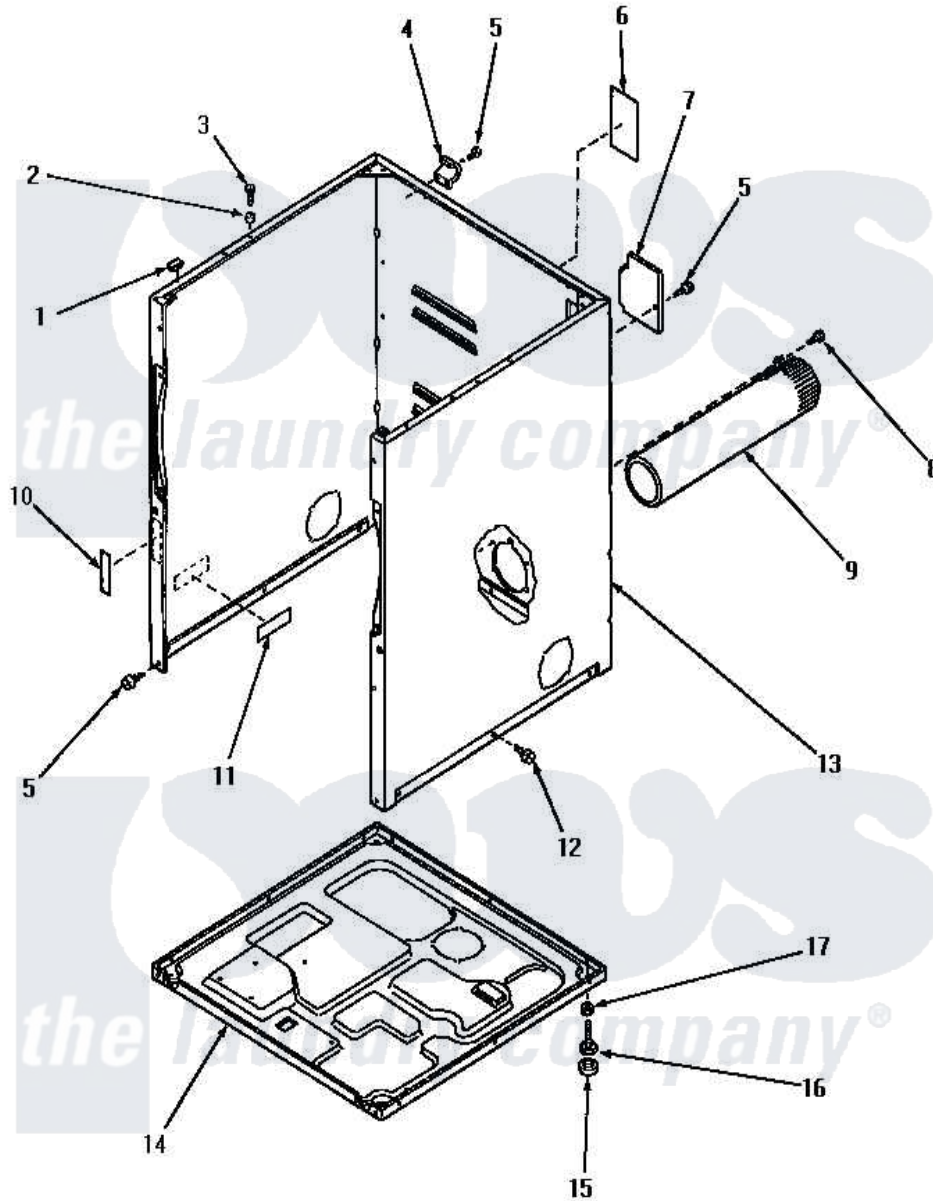

Amana AGM659 02 - CABINET, EXHAUST DUCT AND BASE

Amana Residential Amana AGM659 Dryer Parts Parts Diagram 02 - CABINET, EXHAUST DUCT AND BASE
 Click on the part number to view part

Item	Original Part Number	Replaced By	Status	Part Description
1	Y56128			Pad, Bumper
2	56079	505187		Locator, Panel
3	32671	Y014874		Screw, Idler Arm And Sleeve
4	60826		Not Available	HINGE, TOP
5	25723	27001200		Screw
6	56427		Not Available	STICKER
7	60821			Access Cover
8	56392		Not Available	SCREW,8-18 X 3/8 TAPPI
9	56118		Not Available	ASSY, EXHAUST DUCT
10	24903		Not Available	STICKER,DISCONNECT POW
11	61294		Not Available	(ELECTRIC MODELS)
12	58624	58-624		Ts8624 Commercial Element
13	60813LP			Xxxassy, Dryer Cabinet
"	60813WP		Not Available	xxxASSY,DRYER CABINET
"	60813HP		Not Available	ASSY,DRYER CABINET
14	60811			Assembly, Base-Complete

15 70282

[Y314137](#)

Foot, Rubber

16 Y52696

[Y305086](#)

Adjustable Leg And Nut

17 20274

[62739](#)

Nut, Lock