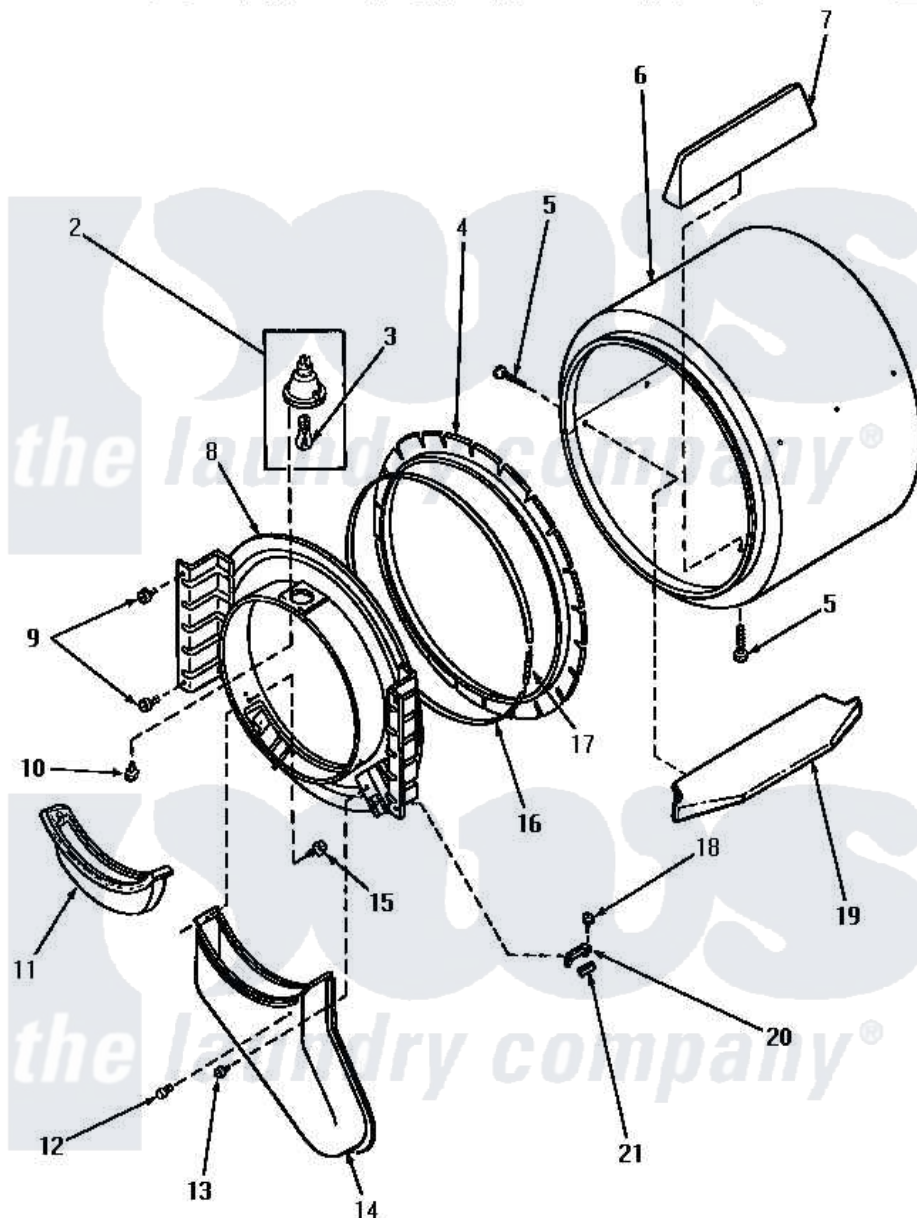

# Amana AGM659 04 - FR BLKHD, AIR DUCT, FELT SEAL & CYLINDER

Amana Residential Amana AGM659 Dryer Parts Parts Diagram 04 - FR BLKHD, AIR DUCT, FELT SEAL & CYLINDER  
 Click on the part number to view part

Item	Original Part Number	Replaced By	Status	Part Description
2	60953P		Not Available	CYLINDER LIGHT ASSEMBLY
3	Y60954	<a href="#">67001316</a>		Bulb, Light
4	<a href="#">56088</a>			Assembly, Seal
5	56131		Not Available	SCREW,10BT X 1 TAPPING
6	61073P		Not Available	ASSY,CYLINDER-WHITE
7	Y61399		Not Available	BAFFLE,CYLINDER-SHORT-
8	62160W		Not Available	ASSY,BULKHEAD & GLIDE FRT
"	62142W		Not Available	ASSY,BULKHEAD-FRONT-SV
9	25723	<a href="#">27001200</a>		Screw
10	<a href="#">31260</a>			Screw, No.8 X 3/8 Ind H
11	<a href="#">61376P</a>			Filter, Lint-White W/Inst.
12	56938		Not Available	BUMPER
13	56392		Not Available	SCREW,8-18 X 3/8 TAPPI
14	<a href="#">60786</a>			Assembly, Air Duct-Front
15	23628	<a href="#">489464</a>		Screw

16	Y56090	Not Available	SEAL STRAP
17	<a href="#">52310</a>		Spring
18	23962	<a href="#">W10116760</a>	Screw
19	Y61027	Not Available	BAFFLE,CYLINDER-EXTEND
20	<a href="#">61448</a>		Glide, Cylinder-Rulon F
21	<a href="#">58049</a>		Pad, Thin