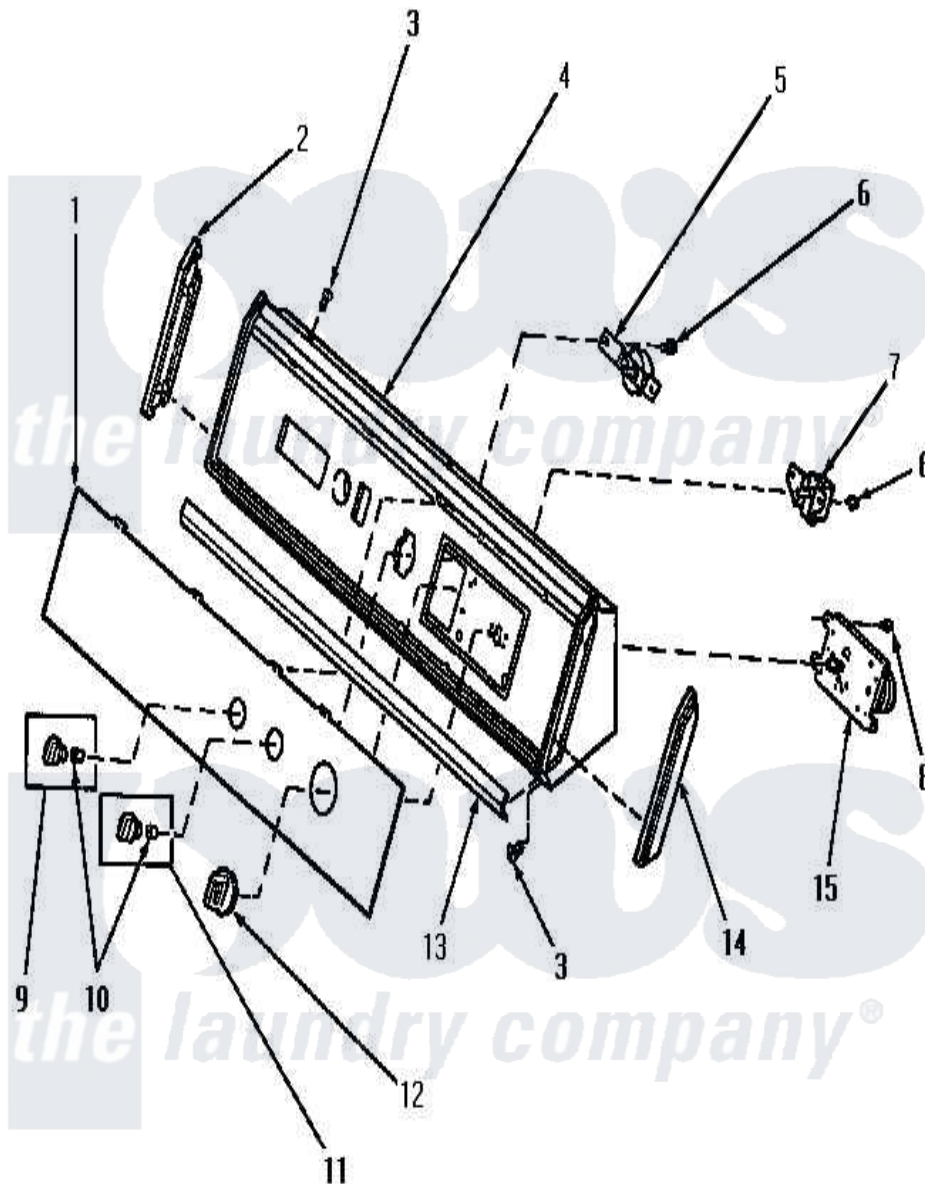

Amana AGM659 06 - GRAPHICS PANEL, CTRL HOOD AND CTRLS

Amana Residential Amana AGM659 Dryer Parts Parts Diagram 06 - GRAPHICS PANEL, CTRL HOOD AND CTRLS
 Click on the part number to view part

Item	Original Part Number	Replaced By	Status	Part Description
"	NOTE:		Not Available	NOTE 2: STARTING SERIAL NO. S6564538ZE, ALL HOME LAUNDRY DRYERS WERE MANUFACTURED WITH A NEW CYLINDER ROLLER. IT IS EQUIPPED WITH A LONGER BEARING, SO THE THR
1	62172		Not Available	PANEL,GRAPHIC
2	31249		Not Available	CAP,END-L.H.-CHROME
3	31752		Not Available	SCREW,No.8ABX3/4 POZIDRI
4	59955		Not Available	ASSY,HOOD & MOUNTING P
5	62173			Switch, Temperature Select
6	31260			Screw, No.8 X 3/8 Ind H
7	59447	500823		Signal, Rotary
8	Y59616	90767		Screw, 8A X 3/8 HeX Washer Head Tapping
9	33610			Assembly, Knob-Rotary-Black
10	10519		Not Available	RETAINER