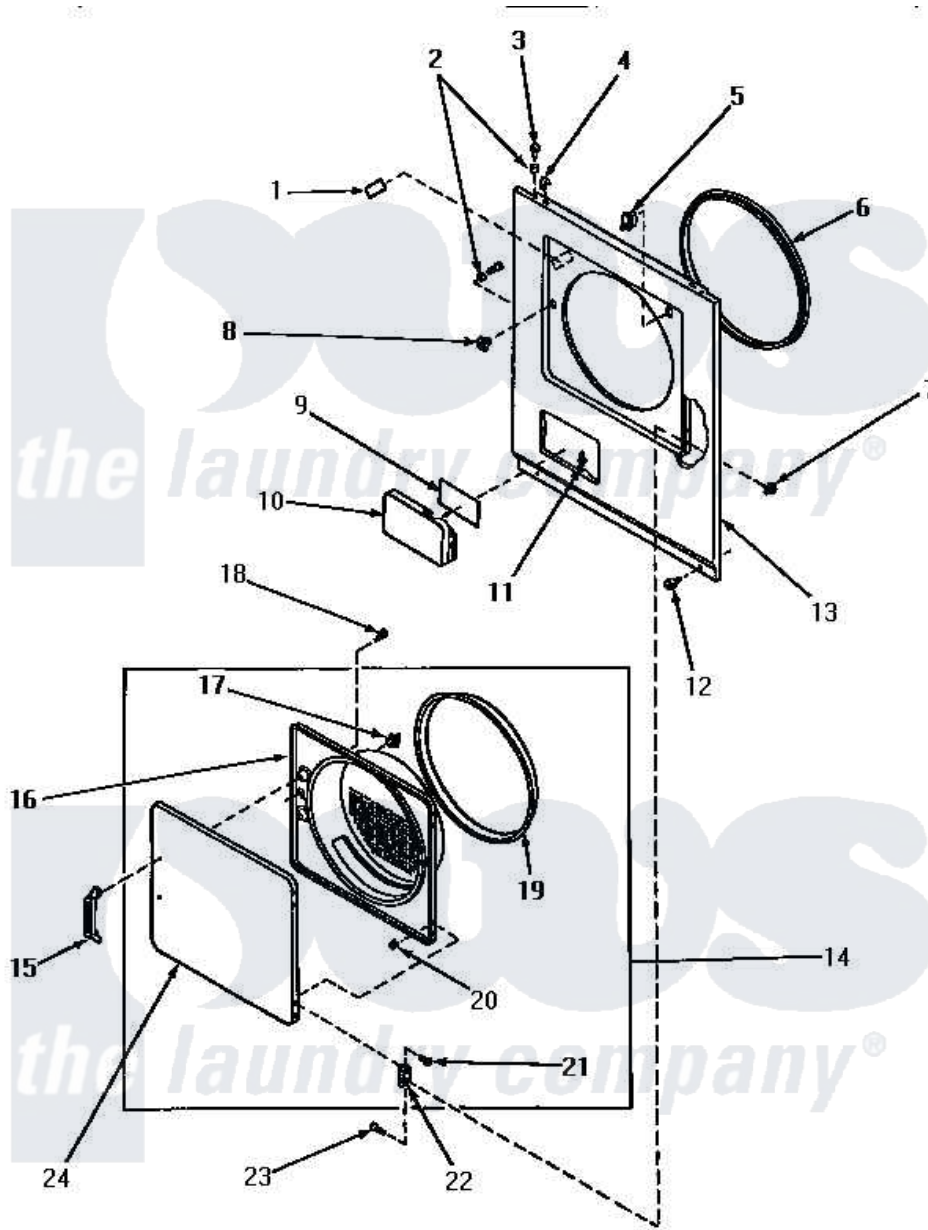

Amana AGM659 08 - LOADING DOOR, FRONT PANEL AND SEALS

Amana Residential Amana AGM659 Dryer Parts Parts Diagram 08 - LOADING DOOR, FRONT PANEL AND SEALS
 Click on the part number to view part

Item	Original Part Number	Replaced By	Status	Part Description
1	58854			Repl By 500281
2	56079	505187		Locator, Panel
3	32671	Y014874		Screw, Idler Arm And Sleeve
4	28835	22001650		Fastener, Spring
5	56052	W10169313		Switch-Dor
6	Y61380			Seal, Front Panel
7	51236	488130		Nut
8	54660	LA-1003		Door Catch Kit
9	56427		Not Available	STICKER
10	60795L		Not Available	DOOR,ACCESS
"	60795W			Door, Access
"	60795H		Not Available	DOOR,ACCESS
11	56534			Barrel, Support
12	58637	27001200		Screw
13	62421H		Not Available	PANEL,FRONT-GAS
"	62421W		Not Available	PANEL, FRONT

"	62421L		Not Available	PANEL, FRONT
14	62151W		Not Available	ASSY,DOOR
"	62151H		Not Available	ASSY,DOOR
"	62151L		Not Available	ASSY,DOOR
15	54068P	61925		Pull Door Commercial Black
16	62152L	62152P		Liner
"	62152H		Not Available	INNER DOOR PANEL, HARVEST GOLD
"	62152W		Not Available	LINER,DOOR
17	54661	LA-1003		Door Catch Kit
18	52150	489464		Screw
19	61379	61379P		Door Seal
20	23407			Nut, Speed-8A Tinn C15
21	52864	500226		Screw, 8b-16 x 5/8 Tap
22	56045P	56045		Hinge
23	22649			Screw, 8-32 X 13/32 FI
24	62153L		Not Available	DOOR
"	62153H			Door
"	62153W		Not Available	PANEL OUTER DOOR