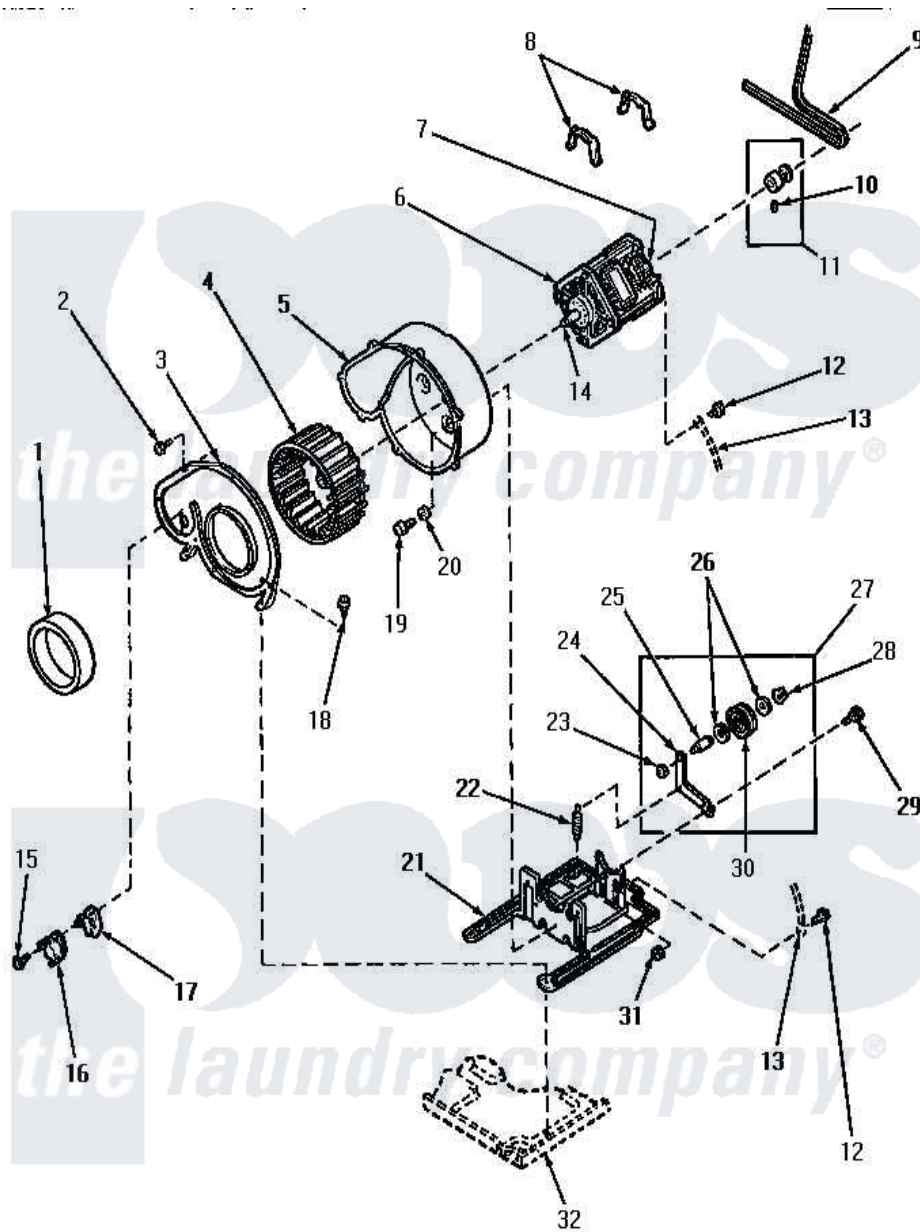

Amana AGM659 09 - MOTOR, EXHAUST FAN AND BELT

Amana Residential Amana AGM659 Dryer Parts Parts Diagram 09 - MOTOR, EXHAUST FAN AND BELT
 Click on the part number to view part

Item	Original Part Number	Replaced By	Status	Part Description
1	56065		Not Available	SEAL
2	23962	W10116760		Screw
3	60938P		Not Available	COVER,BLOWER HOUSING
4	56000	510139P		Assembly Blower Fan Package
5	56020			Housing, Blower
6	Y58044	915P3		Motor-Drve
7	53249		Not Available	SWITCH
"	53226		Not Available	SWITCH,MOTOR
"	59895		Not Available	MOTOR SWITCH, INTERNAL MOUNTED
8	Y58047	660658		Clamp, Motor Mounting 343481 685441
9	59174	40111201		Belt, Cylinder
10	52906		Not Available	SETSCREW
11	59173		Not Available	MOTOR PULLEY ASSEMBLY
12	23222	3177991		Screw

13	Y00000000		Not Available	SEE NOTE GROUND WIRE, GREEN
14	27604P			Never-Seeze 1 Oz Tube
15	52150	489464		Screw
16	Y61372			Thermostat
17	61401	61623		Thermostat, Heater-BR
18	51780	3390631		Screw, 10-16 X 3/8
19	56264	27001200		Screw
20	20492	M0270504		Washer
21	Y60816	503613		Mount, Motor
22	56076			Spring, Idler
23	56156	358160		Nut
24	56057		Not Available	LEVER, IDLER
25	56461			Shaft
26	52549			Washer, 501 ID X3/4 Odx
27	Y56170	56170P		Assembly- Idle
28	23748			Ring, Retaining
29	56587		Not Available	SCREW, 1/4-20 HEX HD SH
30	Y54414			Assembly, Wheel And Bearing
31	52566	27001225		Nut, Jam Mid Lock 1/4-20
32	Y00000000		Not Available	SEE NOTE BASE -- (SEE PAGE 10, KEY 14)