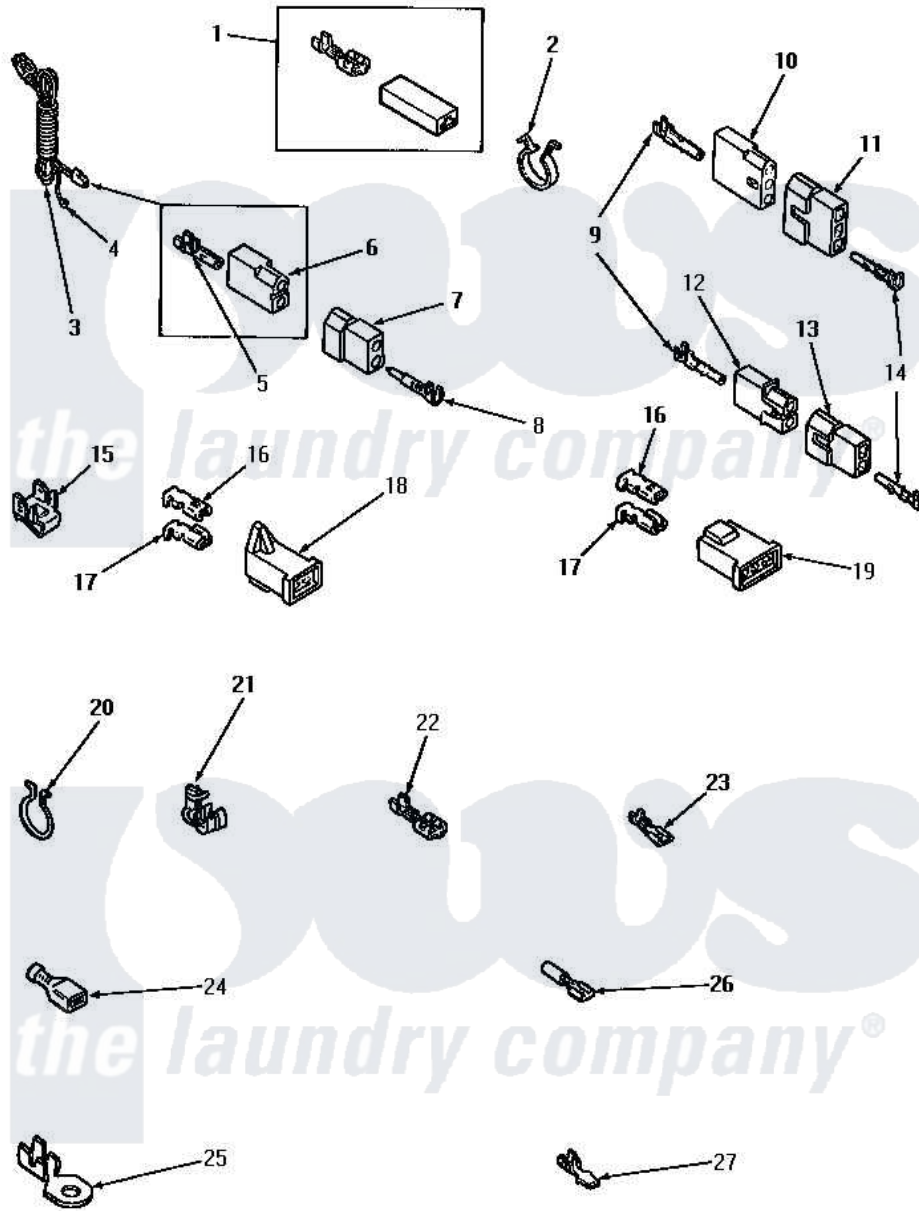

Amana AGM659 10 - POWER CORD AND TERMINALS

Amana [Residential Amana AGM659 Dryer Parts](#) Parts Diagram 10 - POWER CORD AND TERMINALS
 Click on the part number to view part

Item	Original Part Number	Replaced By	Status	Part Description
1	Y00237			Terminal-Female 1/4 ((1) 12 GAUGE Wire Or(2) 18 GA
2	61510	504034		Clip, Wire
3	Y56222	27001142		Cord, Power
4	Y00000000		Not Available	SEE NOTE GROUND WIRE, GREEN
5	00130			Terminal, Pin-1/8 Femal
6	56265			Receptacle, 2 Circuit
7	56266			Plug
8	Y00127			Terminal, Pin-1/8 Male
9	Y00117	5011-XX		093 Female Socket
10	23039	697780		Receptacle,
11	23040			Plug-3 Circuit
12	56451			Receptacle, 2 Circuit
13	56448			Terminal Block Plug
14	Y00116			Terminal, Pin-Male
15	Y00161	B5733302		Clip, Ground

16	Y000189		Not Available	TERMINAL
17	Y00190			Connector-Receptacle
18	58799			Connector-2 Circuit
19	58800		Not Available	CONNECTOR-3 CIRCUIT (3 CIRCUIT CONNECTOR)
20	51291			Clip, Wire
21	21903	211881		Grommet, Cord Part Not Used- Gas Models Only
22	Y00222		Not Available	TERMINAL,FEMALE-1/4 SP
"	Y00121		Not Available	SPADE TERMINAL(12 GAUGE) (1/4 INCH-(2) 18 GAUGE WIRES O
"	Y00119		Not Available	SPADE TERMINAL(18 GAUGE) (1/4 INCH-(1) 18 GAUGE WIRE)
23	Y00124			Spade Terminal (18 Gauge) (3/16 Inch-(1) 18 Gauge Wire-
"	Y00209			Spade Terminal (18 Gauge) (3/16 Inch-(2) 18 Gauge Wires-
"	00156	00156SRE		65br30/FI
24	Y00165			Insulated Spade Terminal
"	Y00163	285432		Terminal
25	Y00111			Ring Terminal No.10 No.10 18 Gauge Wires Or
"	00110			No.10 18 Gauge Wire
26	Y00214		Not Available	BARREL INSULATED SPADE(18 GAUG (1/4 INCH- 18 GAUGE WIRE)
"	Y00215			Barrel Insulated Spade
27	Y00138			Male Tab Terminal 18 Gauge Wire)
"	Y00139	Y00138		Male Tab Terminal 18 Gauge Wire)